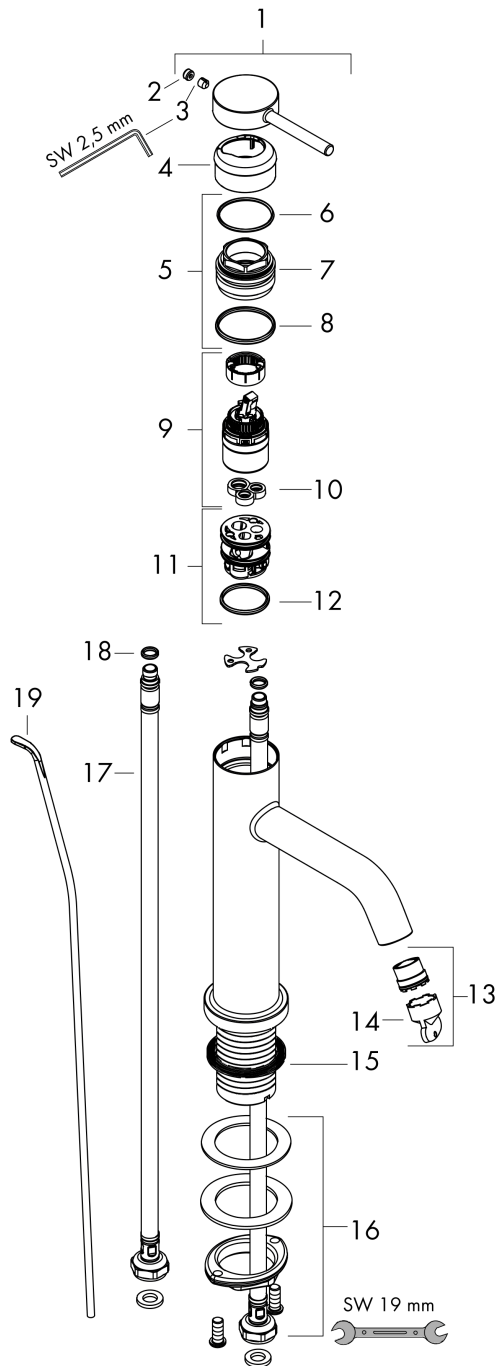

Tecturis S

Single lever basin mixer 110 CoolStart EcoSmart+ with pop-up waste set

Finish: **Chrome** Article Number: **73314000**

Description

product features

- consists of: single lever basin mixer, waste set
- ComfortZone 110
- projection: 116 mm
- spout height: 105 mm
- handle variant: lever handle
- spray type: normal spray
- maximum flow rate at 3 bar: 4 l/min
- ceramic cartridge
- temperature limitation adjustable
- suitable for continuous flow water heaters
- pop-up waste set G 1¼
- material waste set: metal
- connection type: G ¾ connections
- connection dimension: DN15
- cold water in basic handle position
- EU taxonomy: max. 6 l/min - Substantial Contribution (SC) possible

Technology

Design awards

Product image

Scale drawing

Tecturis S

Single lever basin mixer 110 CoolStart EcoSmart+ with pop-up waste set

Finish: **Chrome** Article Number: **73314000**

Flowchart

Tecturis S

Single lever basin mixer 110 CoolStart EcoSmart+ with pop-up waste set

Finish: **Chrome** Article Number: **73314000**

Exploded Drawing

Year of production: >06/23

Tecturis S

Single lever basin mixer 110 CoolStart EcoSmart+ with pop-up waste set

Finish: **Chrome** Article Number: **73314000**

Spare part list

Year of production: >06/23

Pos.	Description	Article Number	PC	PU
1	handle	94985000	10	1
2	screw cover	93735460	3	1
3	hollow set screw M5x5	98446000	1	1
4	escutcheon	94987000	6	1
5	nut	94989000	3	1
6	O-ring 28x1,5	98421000	1	1
7	O-ring 25x1,5	98146000	1	1
8	O-ring 29x2	98391000	1	1
9	cartridge, assy	93760000	13	1
10	seal	93383000	4	1
11	adapter for cartridge	95975000	3	1
12	O-ring 23x2	98398000	1	1
13	aerator M16,5x1 (4,5 l/min)	92875000	8	1
14	special tool	98987000	3	1
15	flat seal	98749000	2	1
16	fixing set (Ø 32)	13961000	7	1
17	connection hose 600 mm M8x0,75 G3/8	96556000	7	1
18	O-ring 6,6x1,6	93019000	1	1
19	pull rod	96657000	4	1