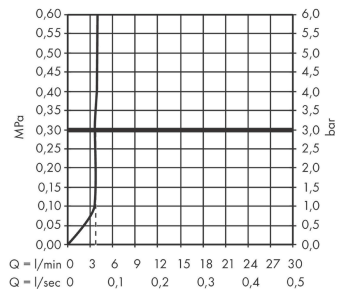

Tecturis S

Single lever basin mixer 110 CoolStart EcoSmart+ with pop-up waste set

Finish: **Chrome** Article Number: **73314000**

Description

product features

- consists of: single lever basin mixer, waste set
- ComfortZone 110
- projection: 116 mm
- spout height: 105 mm
- handle variant: lever handle
- spray type: normal spray
- maximum flow rate at 3 bar: 4 l/min
- ceramic cartridge
- temperature limitation adjustable
- suitable for continuous flow water heaters
- pop-up waste set G 1¼
- material waste set: metal
- connection type: G ¾ connections
- connection dimension: DN15
- cold water in basic handle position
- EU taxonomy: max. 6 l/min - Substantial Contribution (SC) possible

Technology

Design awards

Product image

Scale drawing

Tecturis S

Single lever basin mixer 110 CoolStart EcoSmart+ with pop-up waste set

Finish: **Chrome** Article Number: **73314000**

Flowchart