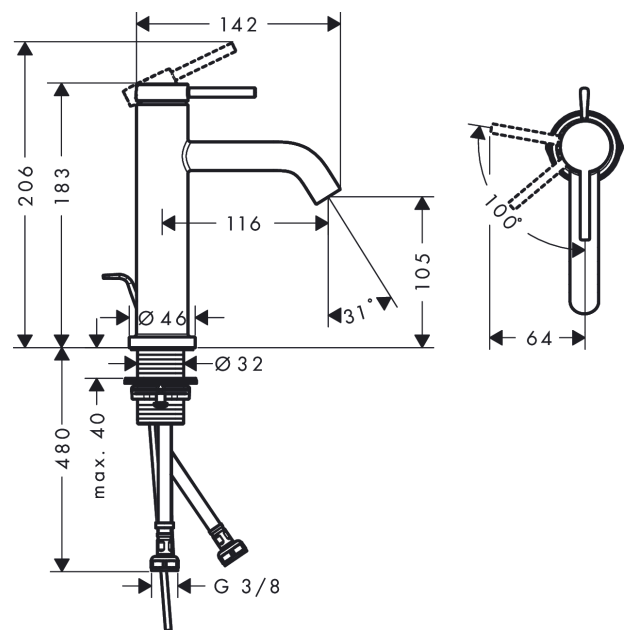

Tecturis S

Single lever basin mixer 110 CoolStart EcoSmart+ with pop-up waste set

Finish: **Chrome** Article Number: **73314000**

Description

product features

- consists of: single lever basin mixer, waste set
- ComfortZone 110
- projection: 116 mm
- spout height: 105 mm
- handle variant: lever handle
- spray type: normal spray
- maximum flow rate at 3 bar: 4 l/min
- ceramic cartridge
- temperature limitation adjustable
- suitable for continuous flow water heaters
- pop-up waste set G 1¼
- material waste set: metal
- connection type: G ¾ connections
- connection dimension: DN15
- cold water in basic handle position
- EU taxonomy: max. 6 l/min - Substantial Contribution (SC) possible

Technology

Design awards

Product image

Scale drawing

Tecturis S

Single lever basin mixer 110 CoolStart EcoSmart+ with pop-up waste set

Finish: **Chrome** Article Number: **73314000**

Flowchart

Tecturis S

Single lever basin mixer 110 CoolStart EcoSmart+ with pop-up waste set

Finish: **Chrome** Article Number: **73314000**

Exploded Drawing

Year of production: >06/23

Tecturis S

Single lever basin mixer 110 CoolStart EcoSmart+ with pop-up waste set

Finish: **Chrome** Article Number: **73314000**

Spare part list

Year of production: >06/23

Pos.	Description	Article Number	PC	PU
1	handle	94985000	10	1
2	screw cover	93735460	3	1
3	hollow set screw M5x5	98446000	1	1
4	escutcheon	94987000	6	1
5	nut	94989000	3	1
6	O-ring 28x1,5	98421000	1	1
7	O-ring 25x1,5	98146000	1	1
8	O-ring 29x2	98391000	1	1
9	cartridge, assy	93760000	13	1
10	seal	93383000	4	1
11	adapter for cartridge	95975000	3	1
12	O-ring 23x2	98398000	1	1
13	aerator M16,5x1 (4,5 l/min)	92875000	8	1
14	special tool	98987000	3	1
15	flat seal	98749000	2	1
16	fixing set (Ø 32)	13961000	7	1
17	connection hose 600 mm M8x0,75 G3/8	96556000	7	1
18	O-ring 6,6x1,6	93019000	1	1
19	pull rod	96657000	4	1