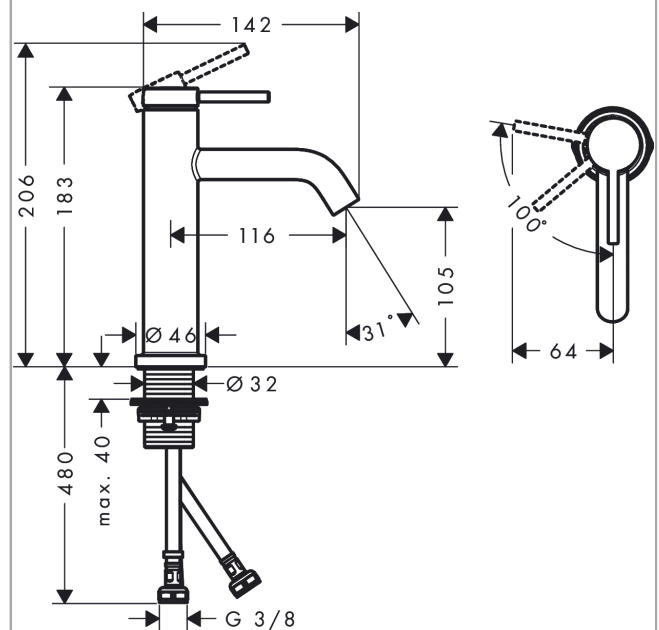

Tecturis S

Single lever basin mixer 110 CoolStart EcoSmart+ without waste set

Finish: **Matt Black** Article Number: **73312670**

Description

product features

- ComfortZone 110
- projection: 116 mm
- spout height: 105 mm
- handle variant: lever handle
- spray type: normal spray
- maximum flow rate at 3 bar: 4 l/min
- ceramic cartridge
- temperature limitation adjustable
- suitable for continuous flow water heaters
- connection type: G 3/8 connections
- connection dimension: DN15
- cold water in basic handle position
- EU taxonomy: max. 6 l/min - Substantial Contribution (SC) possible

Technology

Design awards

Product image

Scale drawing

Tecturis S

Single lever basin mixer 110 CoolStart EcoSmart+ without waste set

Finish: **Matt Black** Article Number: **73312670**

Flowchart