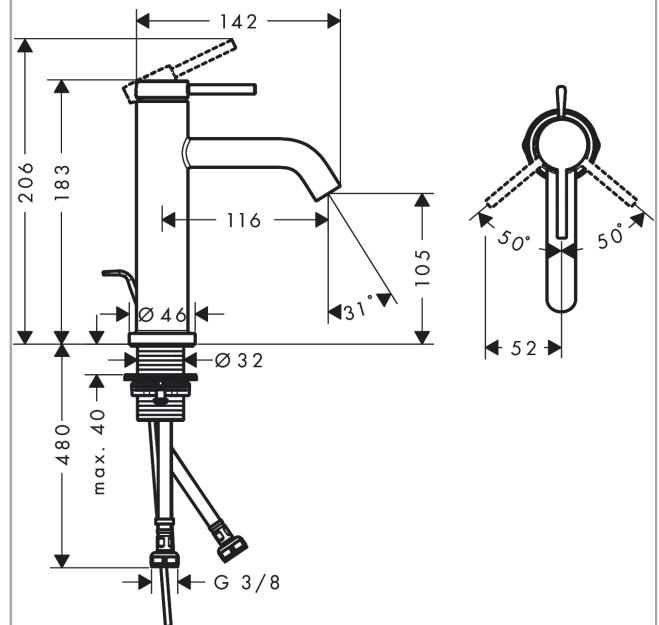

Scale drawing