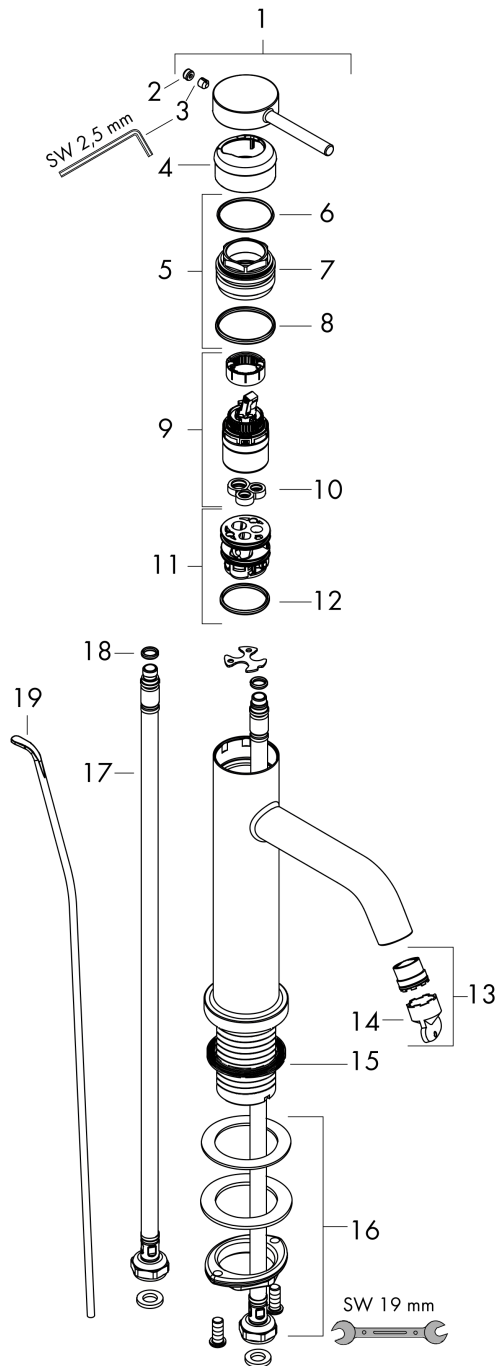

Tecturis S
Single lever basin mixer 110 EcoSmart+ with pop-up waste set
Finish: **Matt Black** Article Number: **73310670**

Exploded Drawing

Year of production: >06/23

Tecturis S

Single lever basin mixer 110 EcoSmart+ with pop-up waste set

Finish: **Matt Black** Article Number: **73310670**

Spare part list

Year of production: >06/23

Pos.	Description	Article Number	PC	PU
1	handle	94985670	60	1
2	screw cover	93735610	3	1
3	hollow set screw M5x5	98446000	1	1
4	escutcheon	94987670	56	1
5	nut	94989000	3	1
6	O-ring 28x1,5	98421000	1	1
7	O-ring 25x1,5	98146000	1	1
8	O-ring 29x2	98391000	1	1
9	cartridge, assy	93760000	13	1
10	seal	93383000	4	1
11	adapter for cartridge	95975000	3	1
12	O-ring 23x2	98398000	1	1
13	aerator M16,5x1 (4,5 l/min)	92875000	8	1
14	special tool	98987000	3	1
15	flat seal	98749000	2	1
16	fixing set (Ø 32)	13961000	7	1
17	connection hose 600 mm M8x0,75 G3/8	96556000	7	1
18	O-ring 6,6x1,6	93019000	1	1
19	pull rod	96657670	54	1
a	pop up waste	94139670	64	1