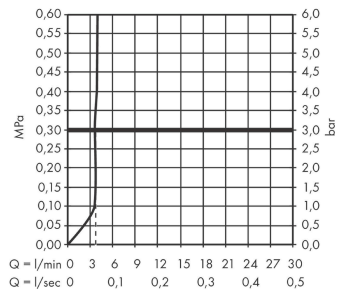

Tecturis S
Single lever basin mixer 110 EcoSmart+ with pop-up waste set
Finish: **Matt Black** Article Number: **73310670**

Flowchart