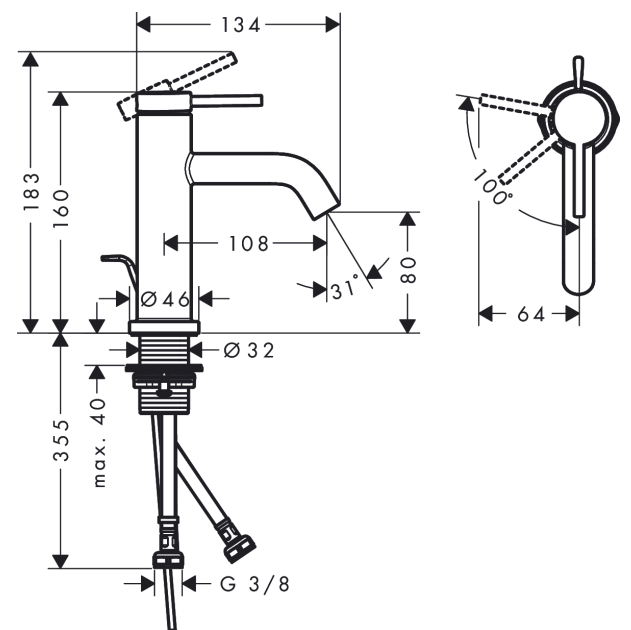

#### product features

- consists of: single lever basin mixer, waste set
- ComfortZone 80
- projection: 108 mm
- spout height: 80 mm
- handle variant: lever handle
- spray type: normal spray
- maximum flow rate at 3 bar: 4 l/min
- ceramic cartridge
- temperature limitation adjustable
- suitable for continuous flow water heaters
- pop-up waste set G 1¼
- material waste set: metal
- connection type: G ¾ connections
- connection dimension: DN15
- cold water in basic handle position
- EU taxonomy: max. 6 l/min - Substantial Contribution (SC) possible

### Scale drawing

**Tecturis S**

**Single lever basin mixer 80 CoolStart EcoSmart+ with pop-up waste set**

Finish: **Matt Black** Article Number: **73302670**

**Flowchart**