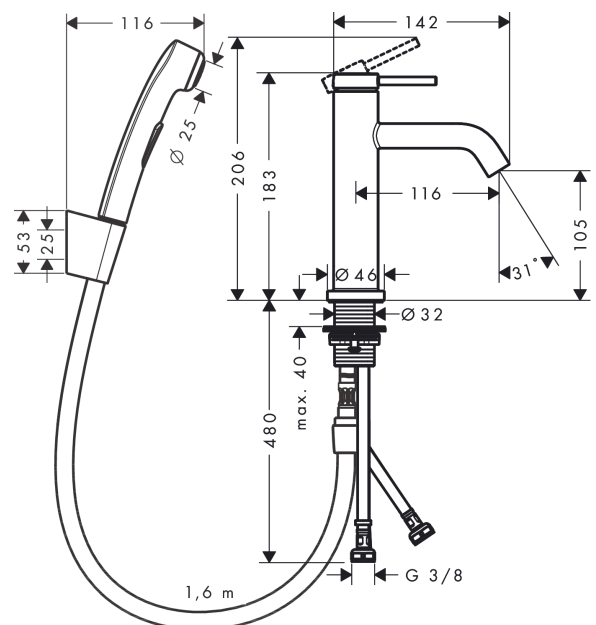

Tecturis S

Single lever basin mixer 110 with bidette hand shower and shower hose 160 cm

Finish: **Matt Black** Article Number: **73211670**

Description

product features

- consists of: single lever basin mixer, bidette hand shower, shower holder, shower hose
- ComfortZone 110
- projection: 116 mm
- spout height: 105 mm
- handle variant: lever handle
- spray type: normal spray
- spray type Bidette: shower spray
- maximum flow rate at 3 bar: 5 l/min
- ceramic cartridge
- temperature limitation adjustable
- suitable for continuous flow water heaters
- push-open waste set G 1¼
- material waste set: metal
- connection type: G ¾ connections
- connection dimension: DN15
- EU taxonomy: max. 6 l/min - Substantial Contribution (SC) possible

Technology

Design awards

Product image

Scale drawing

Tecturis S

Single lever basin mixer 110 with bidette hand shower and shower hose 160 cm

Finish: **Matt Black** Article Number: **73211670**

Flowchart