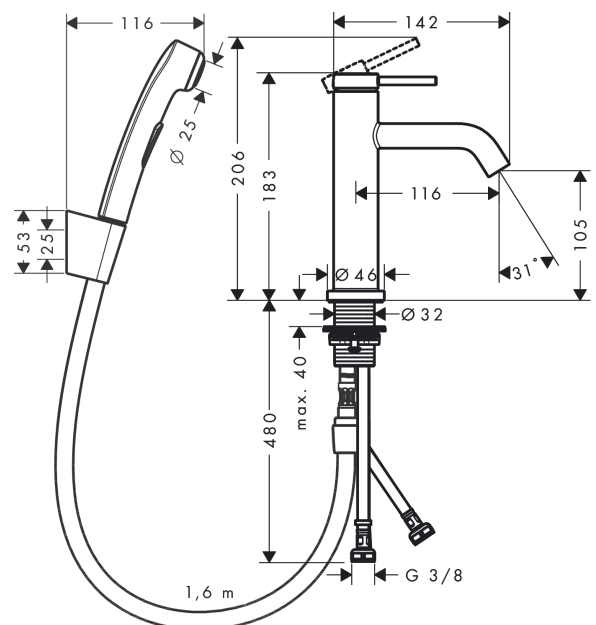

Tecturis S

Single lever basin mixer 110 with bidette hand shower and shower hose 160 cm

Finish: **Chrome** Article Number: **73211000**

Description

product features

- consists of: single lever basin mixer, bidette hand shower, shower holder, shower hose
- ComfortZone 110
- projection: 116 mm
- spout height: 105 mm
- handle variant: lever handle
- spray type: normal spray
- spray type Bidette: shower spray
- maximum flow rate at 3 bar: 5 l/min
- ceramic cartridge
- temperature limitation adjustable
- suitable for continuous flow water heaters
- push-open waste set G 1¼
- material waste set: metal
- connection type: G ¾ connections
- connection dimension: DN15
- EU taxonomy: max. 6 l/min - Substantial Contribution (SC) possible

Technology

Design awards

Product image

Scale drawing

Tecturis S

Single lever basin mixer 110 with bidette hand shower and shower hose 160 cm

Finish: **Chrome** Article Number: **73211000**

Flowchart