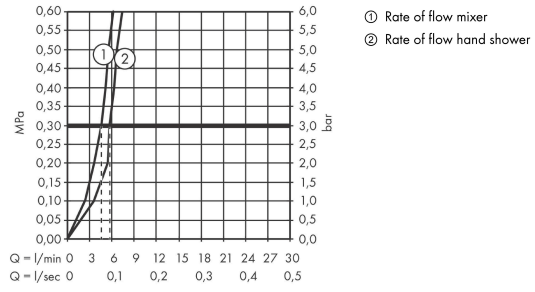

Tecturis E

Single lever basin mixer 110 with bidette hand shower and shower hose 160 cm

Finish: **Matt Black** Article Number: **73210670**

Description

product features

- consists of: single lever basin mixer, bidette hand shower, shower holder, shower hose, waste set
- ComfortZone: 110
- projection: 144 mm
- spout height: 117 mm
- handle variant: lever handle
- spray type: WaterfallStream
- spray type Bidette: shower spray
- maximum flow rate at 3 bar: 5,8 l/min
- ceramic cartridge
- temperature limitation adjustable
- suitable for continuous flow water heaters
- push-open waste set G 1¼
- material waste set: metal
- connection type: G ¾ connections
- connection dimension: DN15
- non-return valve
- EU taxonomy: max. 6 l/min - Substantial Contribution (SC) possible

Technology

Design awards

Product image

Scale drawing

Tecturis E

Single lever basin mixer 110 with bidette hand shower and shower hose 160 cm

Finish: **Matt Black** Article Number: **73210670**

Flowchart