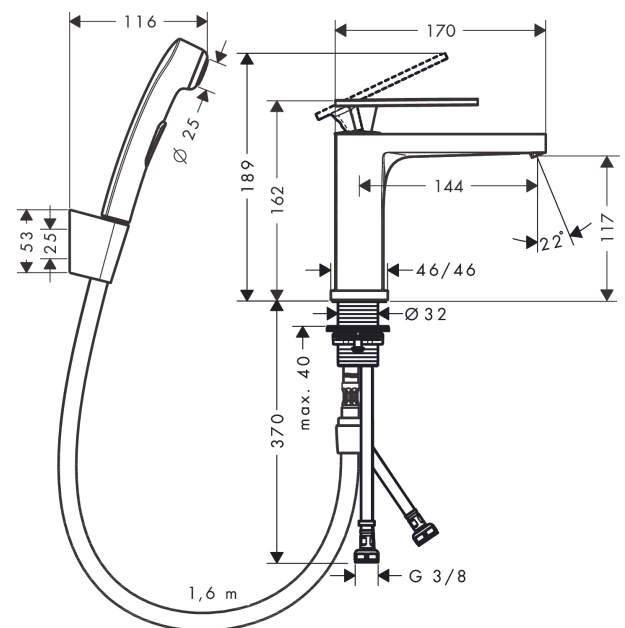

Tecturis E

Single lever basin mixer 110 with bidette hand shower and shower hose 160 cm

Finish: **Matt Black** Article Number: **73210670**

Description

product features

- consists of: single lever basin mixer, bidette hand shower, shower holder, shower hose, waste set
- ComfortZone: 110
- projection: 144 mm
- spout height: 117 mm
- handle variant: lever handle
- spray type: WaterfallStream
- spray type Bidette: shower spray
- maximum flow rate at 3 bar: 5,8 l/min
- ceramic cartridge
- temperature limitation adjustable
- suitable for continuous flow water heaters
- push-open waste set G 1¼
- material waste set: metal
- connection type: G ¾ connections
- connection dimension: DN15
- non-return valve
- EU taxonomy: max. 6 l/min - Substantial Contribution (SC) possible

Technology

Design awards

Product image

Scale drawing

Tecturis E

Single lever basin mixer 110 with bidette hand shower and shower hose 160 cm

Finish: **Matt Black** Article Number: **73210670**

Flowchart

Tecturis E

Single lever basin mixer 110 with bidette hand shower and shower hose 160 cm

Finish: **Matt Black** Article Number: **73210670**

Exploded Drawing

Year of production: >09/23

Tecturis E

Single lever basin mixer 110 with bidette hand shower and shower hose 160 cm