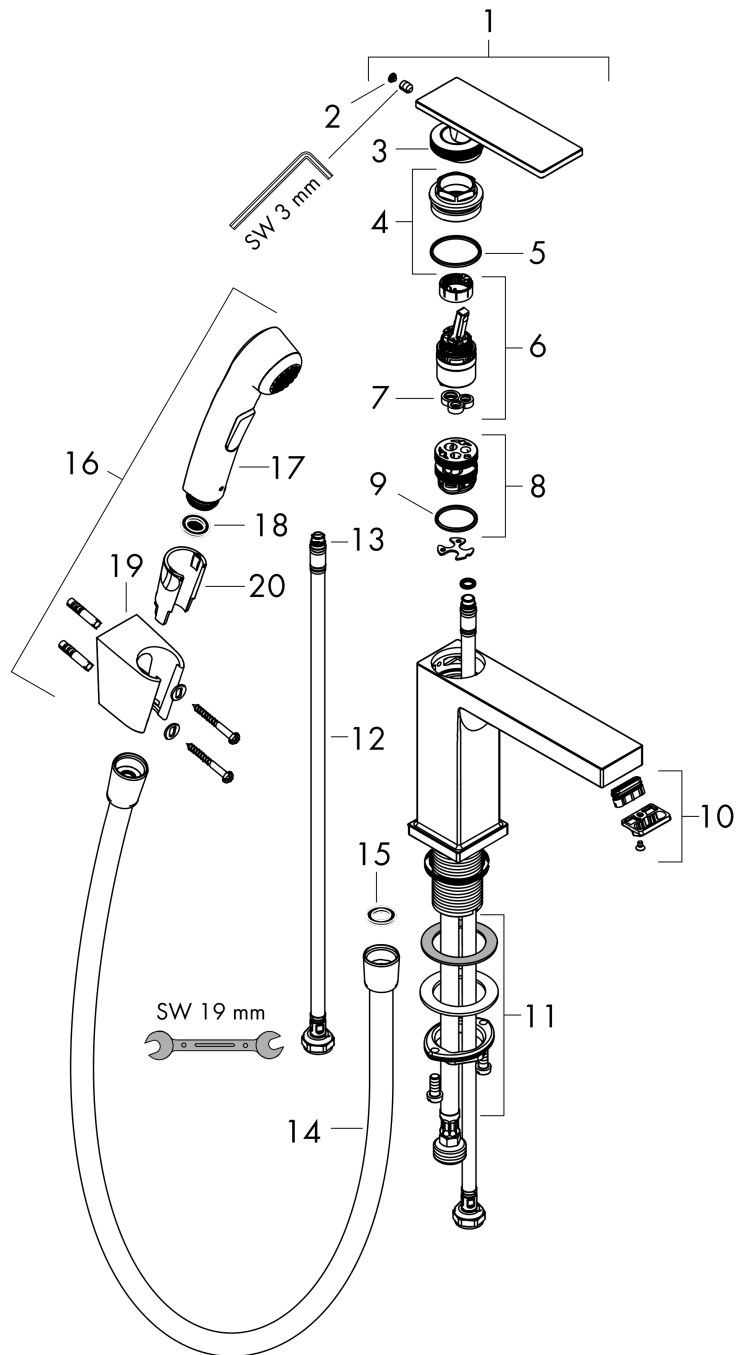

Tecturis E

Single lever basin mixer 110 with bidette hand shower and shower hose 160 cm

Finish: **Matt Black** Article Number: **73210670**

Description

product features

- consists of: single lever basin mixer, bidette hand shower, shower holder, shower hose, waste set
- ComfortZone: 110
- projection: 144 mm
- spout height: 117 mm
- handle variant: lever handle
- spray type: WaterfallStream
- spray type Bidette: shower spray
- maximum flow rate at 3 bar: 5,8 l/min
- ceramic cartridge
- temperature limitation adjustable
- suitable for continuous flow water heaters
- push-open waste set G 1¼
- material waste set: metal
- connection type: G ¾ connections
- connection dimension: DN15
- non-return valve
- EU taxonomy: max. 6 l/min - Substantial Contribution (SC) possible

Tecturis E

Single lever basin mixer 110 with bidette hand shower and shower hose 160 cm

Finish: **Matt Black** Article Number: **73210670**

Exploded Drawing

Year of production: >09/23

Tecturis E

Single lever basin mixer 110 with bidette hand shower and shower hose 160 cm

Finish: **Matt Black** Article Number: **73210670**

Spare part list

Year of production: >09/23

Pos.	Description	Article Number	PC	PU
1	handle	94991670	65	1
2	screw cover	93983670	53	1
3	O-ring 30x1,5	98433000	1	1
4	nut	94993000	6	1
5	O-ring 29x2	98391000	1	1
6	cartridge, assy	92900000	10	1
7	seal	93383000	4	1
8	adapter for cartridge	95975000	3	1
9	O-ring 23x2	98398000	1	1
10	aerator cpl.	87128670	60	1
11	fixing set (Ø 32)	13961000	7	1
12	connection hose 450 mm M8x0,75 G3/8	97206000	8	1
13	O-ring 6,6x1,6	93019000	1	1
14	shower hose Isiflex'B 1,60 m	28276670	98	1
15	seal	98058000	1	1
16	handshower	96907670	62	1
17	handshower	28338670	61	1
18	filter packing	94246000	1	1
19	shower holder	28331670	98	1
20	guide	98918000	1	1
a	push-open waste set	50100670	98	1