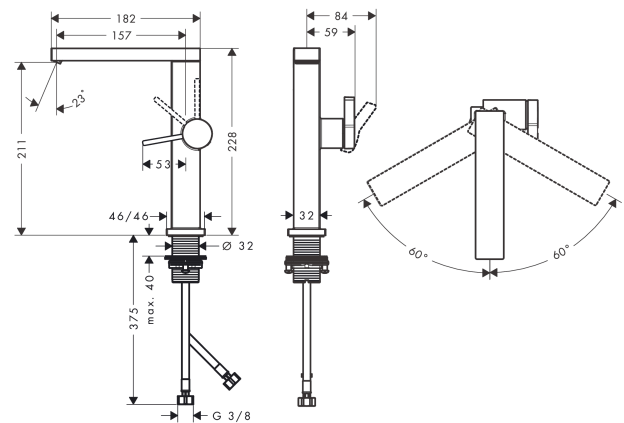

#### product features

- consists of: single lever basin mixer, waste set
- ComfortZone: 210
- projection: 157 mm
- spout height: 211 mm
- handle variant: lever handle
- swivel range 120°
- spray type: WaterfallStream
- maximum flow rate at 3 bar: 4 l/min
- ceramic cartridge
- suitable for continuous flow water heaters
- push-open waste set G 1¼
- material waste set: metal
- connection type: G ¾ connections
- connection dimension: DN15
- cold water in basic handle position
- EU taxonomy: max. 6 l/min - Substantial Contribution (SC) possible

### Scale drawing

**Tecturis E**  
**Single lever basin mixer 210 Fine CoolStart EcoSmart+ with swivel spout and push-open waste set**

Finish: **Matt Black** Article Number: **73060670**

**Flowchart**

**Tecturis E**