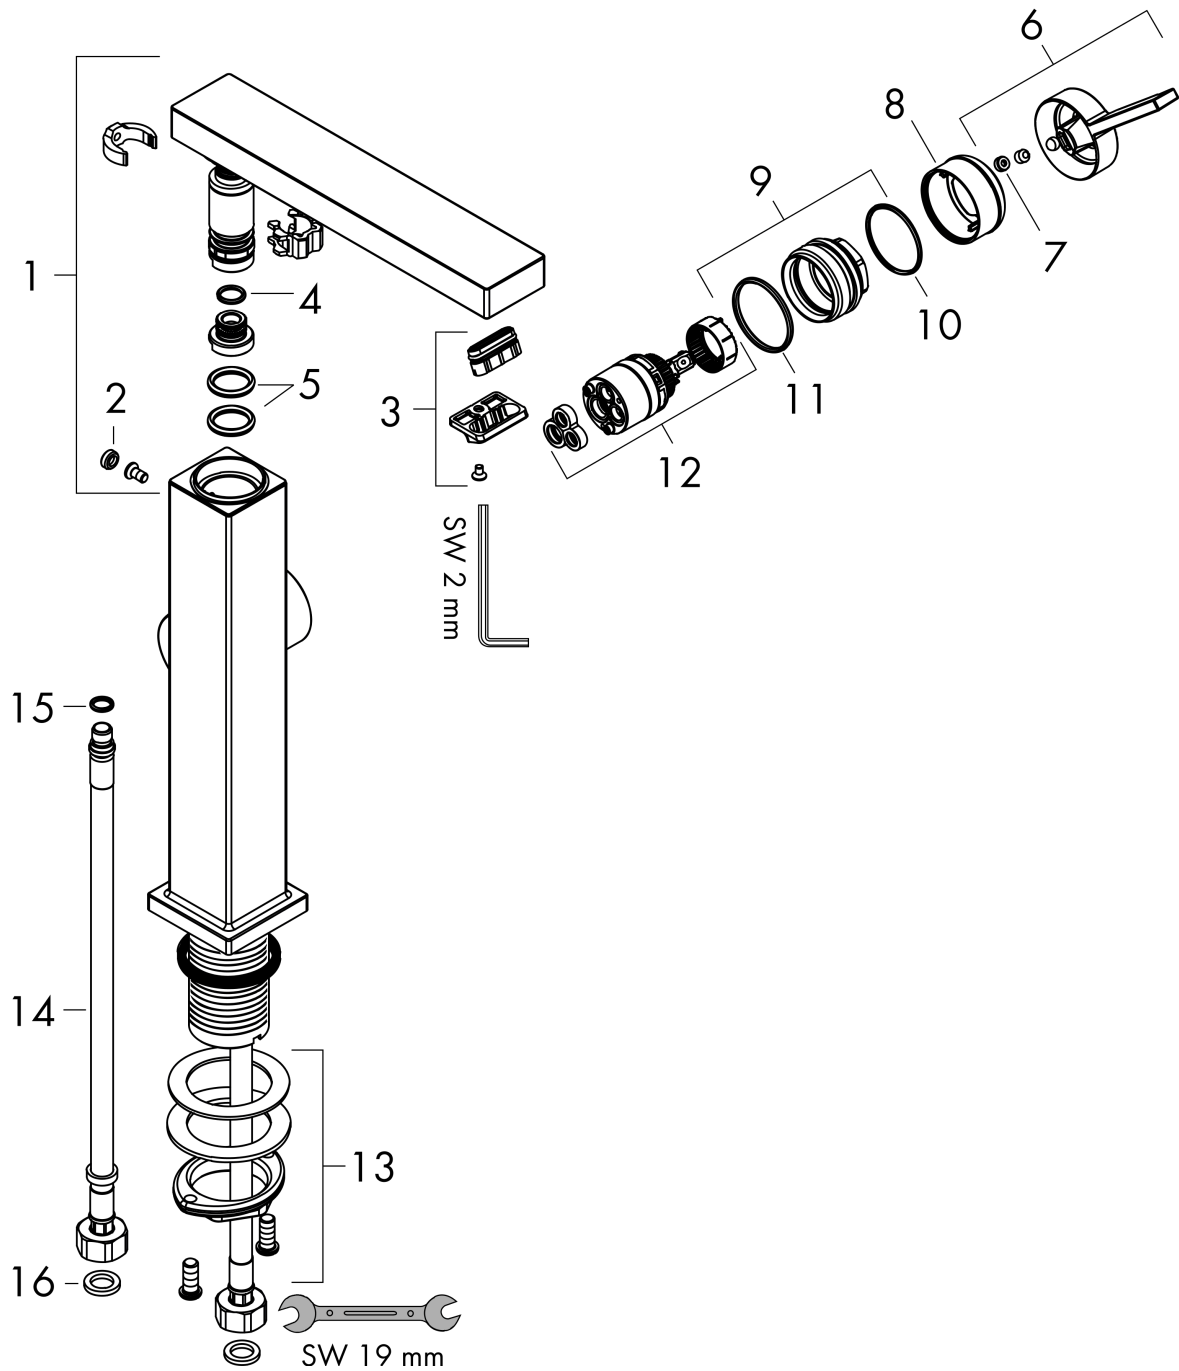

#### product features

- consists of: single lever basin mixer, waste set
- ComfortZone: 210
- projection: 157 mm
- spout height: 211 mm
- handle variant: lever handle
- swivel range 120°
- spray type: WaterfallStream
- maximum flow rate at 3 bar: 4 l/min
- ceramic cartridge
- suitable for continuous flow water heaters
- push-open waste set G 1¼
- material waste set: metal
- connection type: G ¾ connections
- connection dimension: DN15
- cold water in basic handle position
- EU taxonomy: max. 6 l/min - Substantial Contribution (SC) possible

### Scale drawing

**Tecturis E**  
**Single lever basin mixer 210 Fine CoolStart EcoSmart+ with swivel spout and push-open waste set**

Finish: **Matt Black** Article Number: **73060670**

**Flowchart**

**Tecturis E**

**Single lever basin mixer 210 Fine CoolStart EcoSmart+ with swivel spout and push-open waste set**

Finish: **Matt Black** Article Number: **73060670**

**Exploded Drawing**

Year of production: >06/23

### Spare part list

Year of production: >06/23

Pos.	Description	Article Number	PC	PU
1	spout cpl.	94998670	65	1
2	screw cover	95181000	1	1
3	aerator cpl.	94994670	58	1
4	O-ring 9x1,5	98117000	1	1
5	O-Ring 14x2,5	98189000	1	1
6	handle	94997670	59	1
7	screw cover	93735610	3	1
8	escutcheon	94987670	56	1
9	nut	94996000	6	1
10	O-ring 28x1,5	98421000	1	1
11	O-ring 29x2	98391000	1	1
12	cartridge, assy	93760000	13	1
13	fixing set (Ø 32)	13961000	7	1
14	connection hose 450 mm M8x0,75 G3/8	97206000	8	1
15	O-ring 7x1,5	98422000	1	1
16	sealing set	95581000	2	1
a	flange	87494670	53	1
b	push-open waste set	50100670	98	1