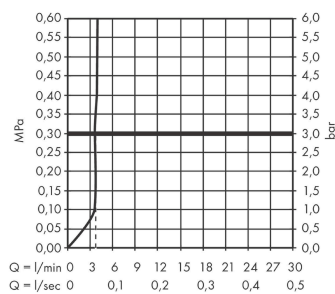

Tecturis E

Single lever basin mixer 150 Fine CoolStart EcoSmart+ without waste set

Finish: **Matt Black** Article Number: **73041670**

Description

product features

- ComfortZone 150
- projection: 157 mm
- spout height: 173 mm
- handle variant: lever handle
- spray type: WaterfallStream
- maximum flow rate at 3 bar: 4 l/min
- ceramic cartridge
- suitable for continuous flow water heaters
- connection type: G 3/8 connections
- connection dimension: DN15
- cold water in basic handle position
- EU taxonomy: max. 6 l/min - Substantial Contribution (SC) possible

Technology

Design awards

Product image

Scale drawing

Flowchart

Tecturis E

Single lever basin mixer 150 Fine CoolStart EcoSmart+ without waste set

Finish: **Matt Black** Article Number: **73041670**