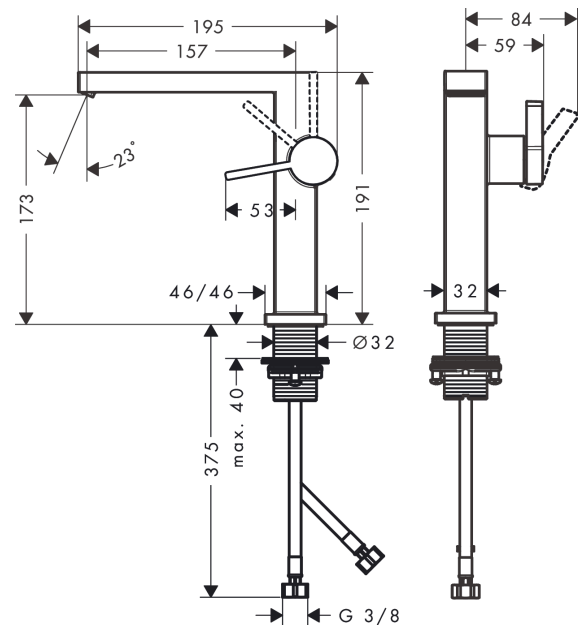

Tecturis E

Single lever basin mixer 150 Fine CoolStart EcoSmart+ without waste set

Finish: **Matt Black** Article Number: **73041670**

Description

product features

- ComfortZone 150
- projection: 157 mm
- spout height: 173 mm
- handle variant: lever handle
- spray type: WaterfallStream
- maximum flow rate at 3 bar: 4 l/min
- ceramic cartridge
- suitable for continuous flow water heaters
- connection type: G 3/8 connections
- connection dimension: DN15
- cold water in basic handle position
- EU taxonomy: max. 6 l/min - Substantial Contribution (SC) possible

Technology

Design awards

Product image

Scale drawing

Flowchart

Tecturis E

Single lever basin mixer 150 Fine CoolStart EcoSmart+ without waste set

Finish: **Matt Black** Article Number: **73041670**

Exploded Drawing

Year of production: >09/23

Tecturis E

Single lever basin mixer 150 Fine CoolStart EcoSmart+ without waste set

Finish: **Matt Black** Article Number: **73041670**

Spare part list

Year of production: >09/23

Pos.	Description	Article Number	PC	PU
1	handle	94997670	59	1
2	screw cover	93735610	3	1
3	escutcheon	94987670	56	1
4	nut	94996000	6	1
5	O-ring 28x1,5	98421000	1	1
6	O-ring 29x2	98391000	1	1
7	cartridge, assy	93760000	13	1
8	aerator cpl.	94994670	58	1
9	fixing set (Ø 32)	13961000	7	1
10	connection hose 450 mm M8x0,75 G3/8	97206000	8	1
11	O-ring 7x1,5	98422000	1	1
12	sealing set	95581000	2	1
a	flange	87494670	53	1
b	push-open waste set	50100670	98	1