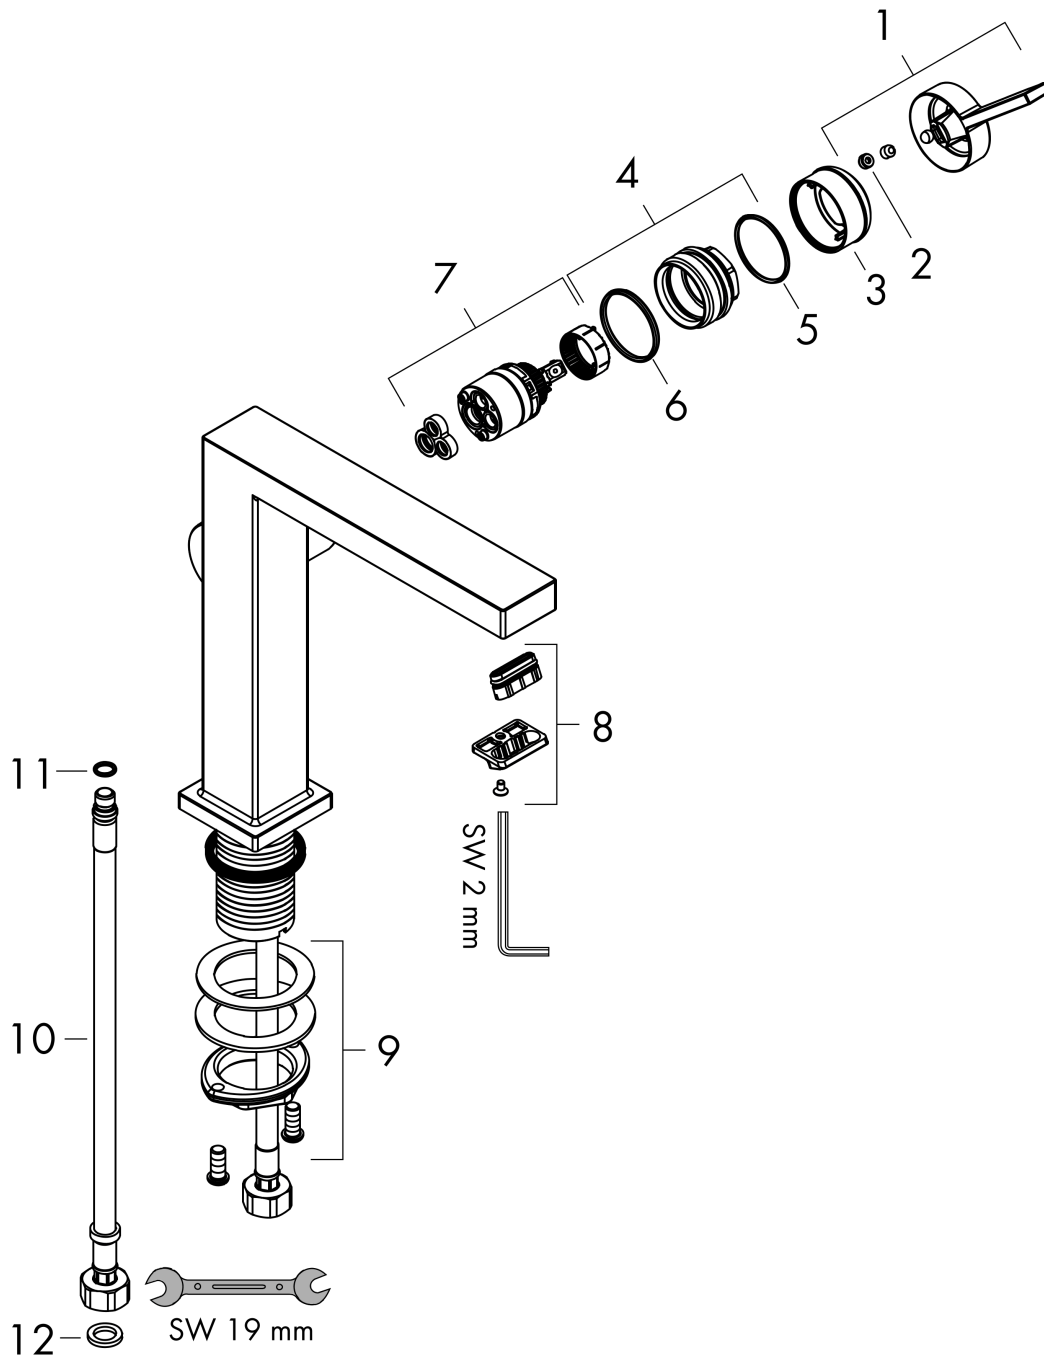

Tecturis E

Single lever basin mixer 150 Fine CoolStart EcoSmart+ without waste set

Finish: **Matt Black** Article Number: **73041670**

Description

product features

- ComfortZone 150
- projection: 157 mm
- spout height: 173 mm
- handle variant: lever handle
- spray type: WaterfallStream
- maximum flow rate at 3 bar: 4 l/min
- ceramic cartridge
- suitable for continuous flow water heaters
- connection type: G 3/8 connections
- connection dimension: DN15
- cold water in basic handle position
- EU taxonomy: max. 6 l/min - Substantial Contribution (SC) possible

Technology

Design awards

Product image

Scale drawing

Flowchart

Tecturis E

Single lever basin mixer 150 Fine CoolStart EcoSmart+ without waste set

Finish: **Matt Black** Article Number: **73041670**

Exploded Drawing

Year of production: >09/23

Tecturis E

Single lever basin mixer 150 Fine CoolStart EcoSmart+ without waste set

Finish: **Matt Black** Article Number: **73041670**

Spare part list

Year of production: >09/23

Pos.	Description	Article Number	PC	PU
1	handle	94997670	59	1
2	screw cover	93735610	3	1
3	escutcheon	94987670	56	1
4	nut	94996000	6	1
5	O-ring 28x1,5	98421000	1	1
6	O-ring 29x2	98391000	1	1
7	cartridge, assy	93760000	13	1
8	aerator cpl.	94994670	58	1
9	fixing set (Ø 32)	13961000	7	1
10	connection hose 450 mm M8x0,75 G3/8	97206000	8	1
11	O-ring 7x1,5	98422000	1	1
12	sealing set	95581000	2	1
a	flange	87494670	53	1
b	push-open waste set	50100670	98	1