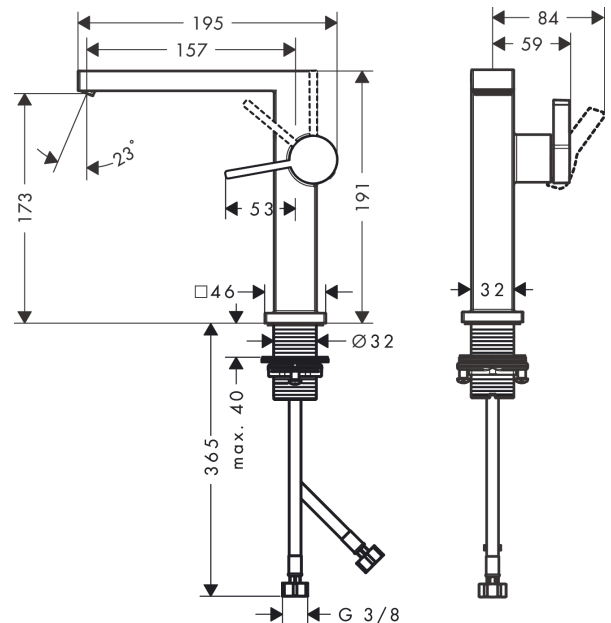

Tecturis E

Single lever basin mixer 150 Fine CoolStart EcoSmart+ with push-open waste set

Finish: **Chrome** Article Number: **73040000**

Description

product features

- consists of: single lever basin mixer, waste set
- ComfortZone: 150
- projection: 157 mm
- spout height: 173 mm
- handle variant: lever handle
- spray type: WaterfallStream
- maximum flow rate at 3 bar: 4 l/min
- ceramic cartridge
- suitable for continuous flow water heaters
- push-open waste set G 1¼
- material waste set: metal
- connection type: G ¾ connections
- connection dimension: DN15
- cold water in basic handle position
- EU taxonomy: max. 6 l/min - Substantial Contribution (SC) possible

Technology

Design awards

Product image

Scale drawing

Tecturis E

Single lever basin mixer 150 Fine CoolStart EcoSmart+ with push-open waste set

Finish: **Chrome** Article Number: **73040000**

Flowchart

Tecturis E

Single lever basin mixer 150 Fine CoolStart EcoSmart+ with push-open waste set

Finish: **Chrome** Article Number: **73040000**

Exploded Drawing

Year of production: >09/23

Tecturis E

Single lever basin mixer 150 Fine CoolStart EcoSmart+ with push-open waste set

Finish: **Chrome** Article Number: **73040000**

Spare part list

Year of production: >09/23

Pos.	Description	Article Number	PC	PU
1	handle	94997000	9	1
2	screw cover	93735460	3	1
3	escutcheon	94987000	6	1
4	nut	94996000	6	1
5	O-ring 28x1,5	98421000	1	1
6	O-ring 29x2	98391000	1	1
7	cartridge, assy	93760000	13	1
8	aerator cpl.	94994000	8	1
9	fixing set (Ø 32)	13961000	7	1
10	connection hose 450 mm M8x0,75 G3/8	97206000	8	1
11	O-ring 7x1,5	98422000	1	1
12	sealing set	95581000	2	1
a	flange	87494000	3	1
b	push-open waste set	50100000	98	1