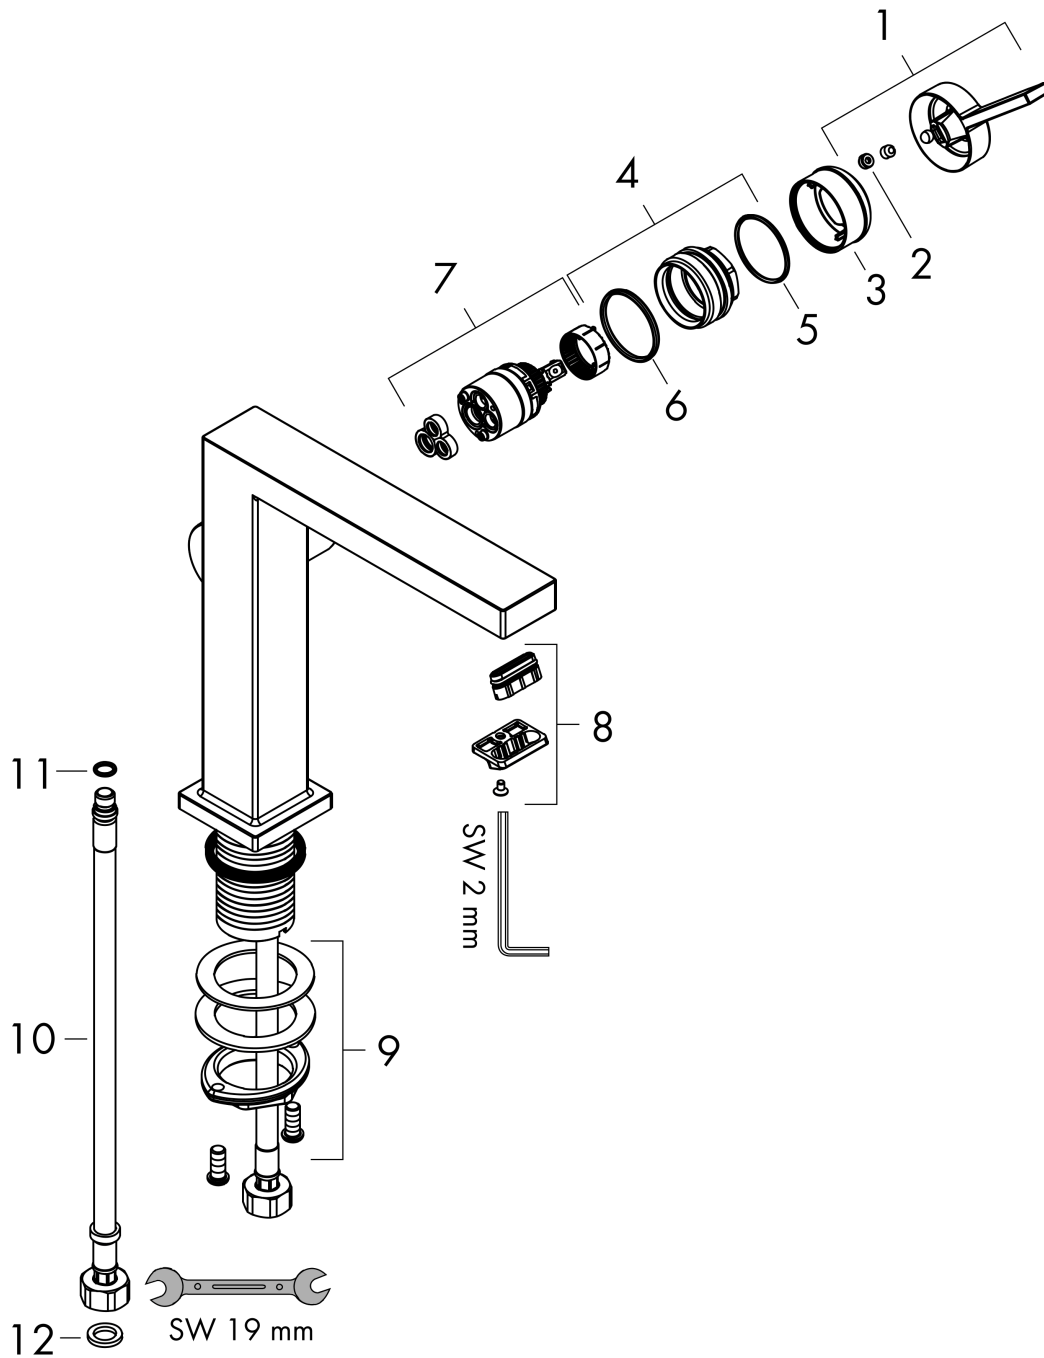

Tecturis E

Single lever basin mixer 150 Fine CoolStart EcoSmart+ with push-open waste set

Finish: **Chrome** Article Number: **73040000**

Description

product features

- consists of: single lever basin mixer, waste set
- ComfortZone: 150
- projection: 157 mm
- spout height: 173 mm
- handle variant: lever handle
- spray type: WaterfallStream
- maximum flow rate at 3 bar: 4 l/min
- ceramic cartridge
- suitable for continuous flow water heaters
- push-open waste set G 1¼
- material waste set: metal
- connection type: G ¾ connections
- connection dimension: DN15
- cold water in basic handle position
- EU taxonomy: max. 6 l/min - Substantial Contribution (SC) possible

Technology

Design awards

Product image

Scale drawing

Tecturis E

Single lever basin mixer 150 Fine CoolStart EcoSmart+ with push-open waste set

Finish: **Chrome** Article Number: **73040000**

Flowchart

Tecturis E

Single lever basin mixer 150 Fine CoolStart EcoSmart+ with push-open waste set

Finish: **Chrome** Article Number: **73040000**

Exploded Drawing

Year of production: >09/23

Tecturis E

Single lever basin mixer 150 Fine CoolStart EcoSmart+ with push-open waste set

Finish: **Chrome** Article Number: **73040000**

Spare part list

Year of production: >09/23

Pos.	Description	Article Number	PC	PU
1	handle	94997000	9	1
2	screw cover	93735460	3	1
3	escutcheon	94987000	6	1
4	nut	94996000	6	1
5	O-ring 28x1,5	98421000	1	1
6	O-ring 29x2	98391000	1	1
7	cartridge, assy	93760000	13	1
8	aerator cpl.	94994000	8	1
9	fixing set (Ø 32)	13961000	7	1
10	connection hose 450 mm M8x0,75 G3/8	97206000	8	1
11	O-ring 7x1,5	98422000	1	1
12	sealing set	95581000	2	1
a	flange	87494000	3	1
b	push-open waste set	50100000	98	1