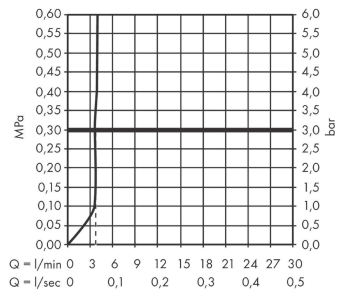

Tecturis E

Single lever basin mixer 150 Fine CoolStart EcoSmart+ with push-open waste set

Finish: **Chrome** Article Number: **73040000**

Description

product features

- consists of: single lever basin mixer, waste set
- ComfortZone: 150
- projection: 157 mm
- spout height: 173 mm
- handle variant: lever handle
- spray type: WaterfallStream
- maximum flow rate at 3 bar: 4 l/min
- ceramic cartridge
- suitable for continuous flow water heaters
- push-open waste set G 1¼
- material waste set: metal
- connection type: G ¾ connections
- connection dimension: DN15
- cold water in basic handle position
- EU taxonomy: max. 6 l/min - Substantial Contribution (SC) possible

Technology

Design awards

Product image

Scale drawing

Tecturis E

Single lever basin mixer 150 Fine CoolStart EcoSmart+ with push-open waste set

Finish: **Chrome** Article Number: **73040000**

Flowchart