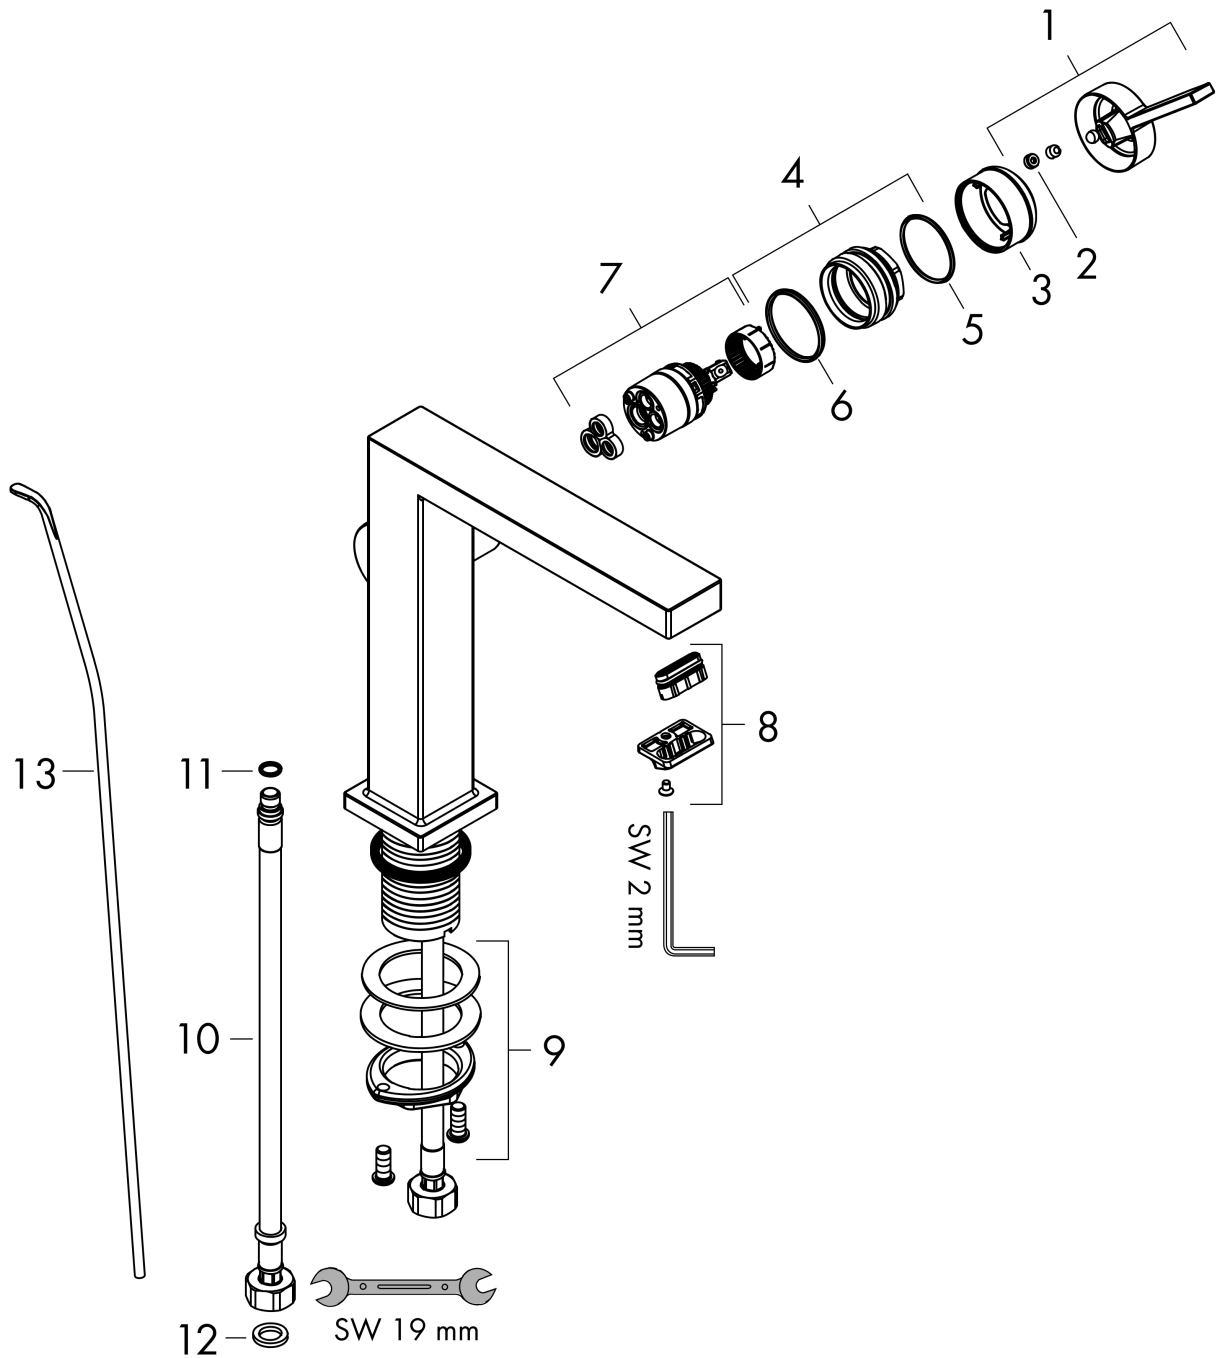

#### product features

- consists of: single lever basin mixer, waste set
- ComfortZone 110
- projection: 155 mm
- spout height: 133 mm
- handle variant: lever handle
- spray type: WaterfallStream
- maximum flow rate at 3 bar: 4 l/min
- ceramic cartridge
- suitable for continuous flow water heaters
- pop-up waste set G 1¼
- material waste set: metal
- connection type: G ¾ connections
- connection dimension: DN15
- cold water in basic handle position
- EU taxonomy: max. 6 l/min - Substantial Contribution (SC) possible

### Scale drawing

**Tecturis E**

**Single lever basin mixer 110 Fine CoolStart EcoSmart+ with pop up-waste set**

Finish: **Chrome** Article Number: **73023000**

**Flowchart**

**Tecturis E**

**Single lever basin mixer 110 Fine CoolStart EcoSmart+ with pop up-waste set**

Finish: **Chrome** Article Number: **73023000**

**Exploded Drawing**

Year of production: >09/23

### Spare part list

Year of production: >09/23

Pos.	Description	Article Number	PC	PU
1	handle	94997000	9	1
2	screw cover	93735460	3	1
3	escutcheon	94987000	6	1
4	nut	94996000	6	1
5	O-ring 28x1,5	98421000	1	1
6	O-ring 29x2	98391000	1	1
7	cartridge, assy	93760000	13	1
8	aerator cpl.	94994000	8	1
9	fixing set (Ø 32)	13961000	7	1
10	connection hose 450 mm M8x0,75 G3/8	97206000	8	1
11	O-ring 7x1,5	98422000	1	1
12	sealing set	95581000	2	1
13	pull rod	96657000	4	1
a	flange	87494000	3	1
b	pop up waste	94139000	98	1