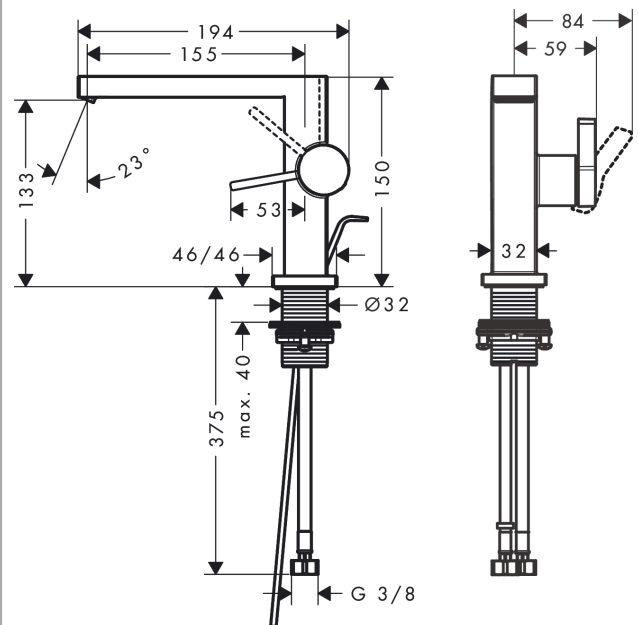

Scale drawing