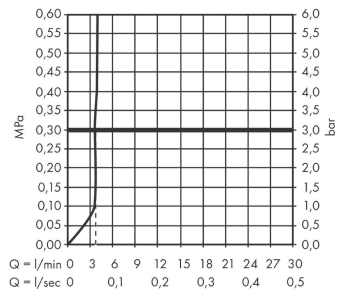

### Scale drawing

**Tecturis E**

**Single lever basin mixer 110 Fine CoolStart EcoSmart+ with pop up-waste set**

Finish: **Chrome** Article Number: **73023000**

**Flowchart**

**Tecturis E**

**Single lever basin mixer 110 Fine CoolStart EcoSmart+ with pop up-waste set**