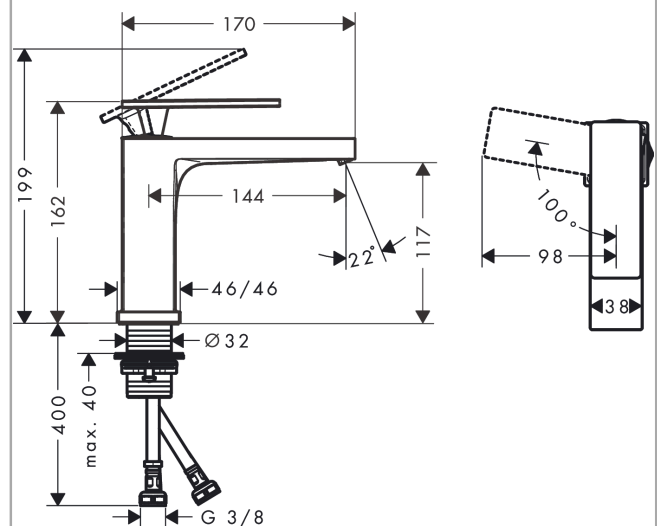

Tecturis E

Single lever basin mixer 110 CoolStart EcoSmart+ without waste set

Finish: **Chrome** Article Number: **73012000**

Description

product features

- ComfortZone 110
- projection: 144 mm
- spout height: 117 mm
- handle variant: lever handle
- spray type: WaterfallStream
- maximum flow rate at 3 bar: 4 l/min
- ceramic cartridge
- temperature limitation adjustable
- suitable for continuous flow water heaters
- connection type: G 3/8 connections
- connection dimension: DN15
- cold water in basic handle position
- EU taxonomy: max. 6 l/min - Substantial Contribution (SC) possible

Technology

Design awards

Product image

Scale drawing

Tecturis E

Single lever basin mixer 110 CoolStart EcoSmart+ without waste set

Finish: **Chrome** Article Number: **73012000**

Flowchart

Finish: **Chrome** Article Number: **73012000**

Spare part list

Year of production: >09/23

Pos.	Description	Article Number	PC	PU
1	handle	94992000	15	1
2	screw cover	93983000	3	1
3	O-ring 30x1,5	98433000	1	1
4	nut	94993000	6	1
5	O-ring 29x2	98391000	1	1
6	cartridge, assy	92900000	10	1
7	seal	93383000	4	1
8	adapter for cartridge	95975000	3	1
9	O-ring 23x2	98398000	1	1
10	aerator cpl.	94994000	8	1
11	fixing set (Ø 32)	13961000	7	1
12	connection hose 450 mm M8x0,75 G3/8	97206000	8	1
13	O-ring 7x1,5	98422000	1	1
a	pop up waste	94139000	98	1