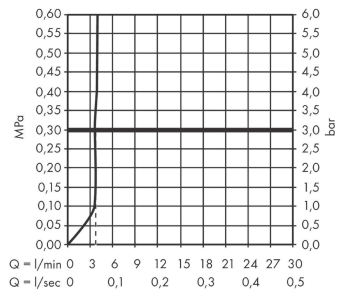

Tecturis E

Single lever basin mixer 110 CoolStart EcoSmart+ without waste set

Finish: **Chrome** Article Number: **73012000**

Description

product features

- ComfortZone 110
- projection: 144 mm
- spout height: 117 mm
- handle variant: lever handle
- spray type: WaterfallStream
- maximum flow rate at 3 bar: 4 l/min
- ceramic cartridge
- temperature limitation adjustable
- suitable for continuous flow water heaters
- connection type: G 3/8 connections
- connection dimension: DN15
- cold water in basic handle position
- EU taxonomy: max. 6 l/min - Substantial Contribution (SC) possible

Technology

Design awards

Product image

Scale drawing

Tecturis E

Single lever basin mixer 110 CoolStart EcoSmart+ without waste set

Finish: **Chrome** Article Number: **73012000**

Flowchart