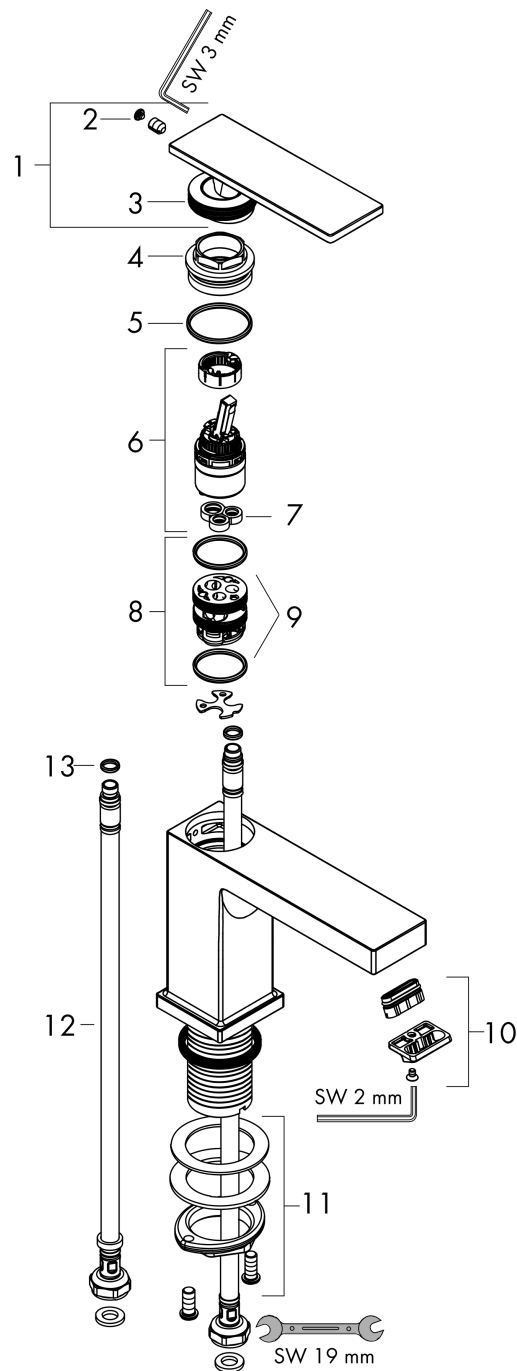

Tecturis E

Single lever basin mixer 110 CoolStart EcoSmart+ without waste set

Finish: **Chrome** Article Number: **73012000**

Description

product features

- ComfortZone 110
- projection: 144 mm
- spout height: 117 mm
- handle variant: lever handle
- spray type: WaterfallStream
- maximum flow rate at 3 bar: 4 l/min
- ceramic cartridge
- temperature limitation adjustable
- suitable for continuous flow water heaters
- connection type: G 3/8 connections
- connection dimension: DN15
- cold water in basic handle position
- EU taxonomy: max. 6 l/min - Substantial Contribution (SC) possible

Technology

Design awards

Product image

Scale drawing

Tecturis E

Single lever basin mixer 110 CoolStart EcoSmart+ without waste set

Finish: **Chrome** Article Number: **73012000**

Flowchart

Tecturis E
Single lever basin mixer 110 CoolStart EcoSmart+ without waste set
 Finish: **Chrome** Article Number: **73012000**

Exploded Drawing

Year of production: >09/23

Tecturis E

Single lever basin mixer 110 CoolStart EcoSmart+ without waste set

Finish: **Chrome** Article Number: **73012000**

Spare part list

Year of production: >09/23

Pos.	Description	Article Number	PC	PU
1	handle	94992000	15	1
2	screw cover	93983000	3	1
3	O-ring 30x1,5	98433000	1	1
4	nut	94993000	6	1
5	O-ring 29x2	98391000	1	1
6	cartridge, assy	92900000	10	1
7	seal	93383000	4	1
8	adapter for cartridge	95975000	3	1
9	O-ring 23x2	98398000	1	1
10	aerator cpl.	94994000	8	1
11	fixing set (Ø 32)	13961000	7	1
12	connection hose 450 mm M8x0,75 G3/8	97206000	8	1
13	O-ring 7x1,5	98422000	1	1
a	pop up waste	94139000	98	1