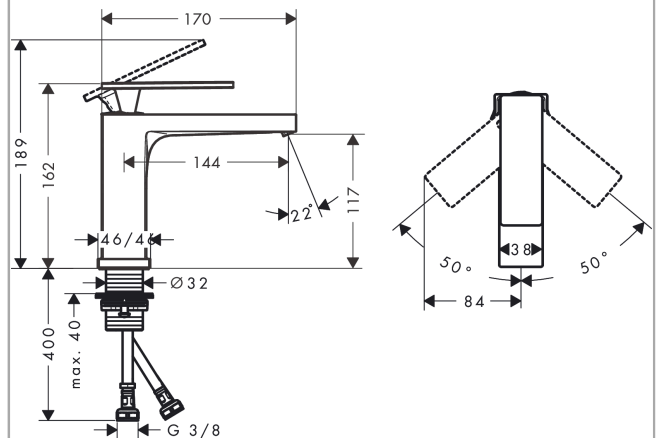

Tecturis E
Single lever basin mixer 110 EcoSmart+ without waste set
 Finish: **Chrome** Article Number: **73011000**

Description

product features

- ComfortZone: 110
- projection: 144 mm
- spout height: 117 mm
- handle variant: lever handle
- spray type: WaterfallStream
- maximum flow rate at 3 bar: 4 l/min
- ceramic cartridge
- temperature limitation adjustable
- suitable for continuous flow water heaters
- connection type: G 3/8 connections
- connection dimension: DN15
- EU taxonomy: max. 6 l/min - Substantial Contribution (SC) possible

Technology

Design awards

Product image

Scale drawing

Flowchart

Tecturis E
Single lever basin mixer 110 EcoSmart+ without waste set
 Finish: **Chrome** Article Number: **73011000**

Spare part list

Year of production: >09/23

Pos.	Description	Article Number	PC	PU
1	handle	94992000	15	1
2	screw cover	93983000	3	1
3	O-ring 30x1,5	98433000	1	1
4	nut	94993000	6	1
5	O-ring 29x2	98391000	1	1
6	cartridge, assy	92900000	10	1
7	seal	93383000	4	1
8	adapter for cartridge	95975000	3	1
9	O-ring 23x2	98398000	1	1
10	aerator cpl.	94994000	8	1
11	fixing set (Ø 32)	13961000	7	1
12	connection hose 450 mm M8x0,75 G3/8	97206000	8	1
13	O-ring 7x1,5	98422000	1	1