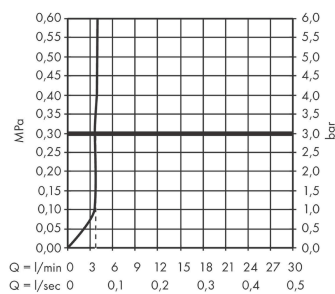

Tecturis E
Single lever basin mixer 110 EcoSmart+ without waste set
 Finish: **Chrome** Article Number: **73011000**

Description

product features

- ComfortZone: 110
- projection: 144 mm
- spout height: 117 mm
- handle variant: lever handle
- spray type: WaterfallStream
- maximum flow rate at 3 bar: 4 l/min
- ceramic cartridge
- temperature limitation adjustable
- suitable for continuous flow water heaters
- connection type: G 3/8 connections
- connection dimension: DN15
- EU taxonomy: max. 6 l/min - Substantial Contribution (SC) possible

Technology

Design awards

Product image

Scale drawing

Flowchart

Tecturis E
Single lever basin mixer 110 EcoSmart+ without waste set
 Finish: **Chrome** Article Number: **73011000**

Spare part list

Year of production: >09/23