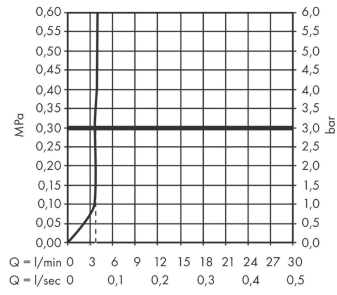

Tecturis E

Single lever basin mixer 80 CoolStart EcoSmart+ with pop-up waste set

Finish: **Chrome** Article Number: **73002000**

Description

product features

- consists of: single lever basin mixer, waste set
- ComfortZone 80
- projection: 122 mm
- spout height: 90 mm
- handle variant: lever handle
- spray type: WaterfallStream
- maximum flow rate at 3 bar: 4 l/min
- ceramic cartridge
- temperature limitation adjustable
- suitable for continuous flow water heaters
- pop-up waste set G 1¼
- material waste set: metal
- connection type: G ¾ connections
- connection dimension: DN15
- cold water in basic handle position
- EU taxonomy: max. 6 l/min - Substantial Contribution (SC) possible

Technology

Design awards

Product image

Scale drawing

Tecturis E

Single lever basin mixer 80 CoolStart EcoSmart+ with pop-up waste set

Finish: **Chrome** Article Number: **73002000**

Flowchart