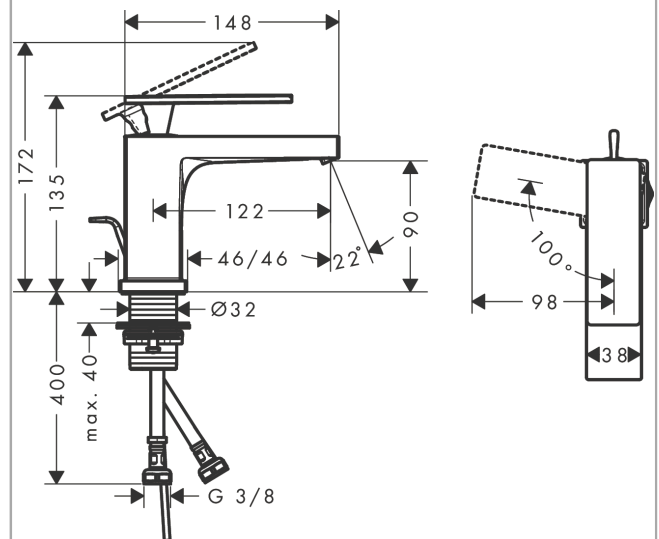

Tecturis E

Single lever basin mixer 80 CoolStart EcoSmart+ with pop-up waste set

Finish: **Chrome** Article Number: **73002000**

Description

product features

- consists of: single lever basin mixer, waste set
- ComfortZone 80
- projection: 122 mm
- spout height: 90 mm
- handle variant: lever handle
- spray type: WaterfallStream
- maximum flow rate at 3 bar: 4 l/min
- ceramic cartridge
- temperature limitation adjustable
- suitable for continuous flow water heaters
- pop-up waste set G 1¼
- material waste set: metal
- connection type: G ¾ connections
- connection dimension: DN15
- cold water in basic handle position
- EU taxonomy: max. 6 l/min - Substantial Contribution (SC) possible

Technology

Design awards

Product image

Scale drawing

Tecturis E

Single lever basin mixer 80 CoolStart EcoSmart+ with pop-up waste set

Finish: **Chrome** Article Number: **73002000**

Flowchart

Tecturis E

Single lever basin mixer 80 CoolStart EcoSmart+ with pop-up waste set

Finish: **Chrome** Article Number: **73002000**

Exploded Drawing

Year of production: >09/23

Tecturis E

Single lever basin mixer 80 CoolStart EcoSmart+ with pop-up waste set

Finish: **Chrome** Article Number: **73002000**

Spare part list

Year of production: >09/23

Pos.	Description	Article Number	PC	PU
1	handle	94992000	15	1
2	screw cover	93983000	3	1
3	O-ring 30x1,5	98433000	1	1
4	nut	94993000	6	1
5	O-ring 29x2	98391000	1	1
6	cartridge, assy	92900000	10	1
7	seal	93383000	4	1
8	adapter for cartridge	95975000	3	1
9	O-ring 23x2	98398000	1	1
10	aerator cpl.	94994000	8	1
11	fixing set (Ø 32)	13961000	7	1
12	connection hose 450 mm M8x0,75 G3/8	97206000	8	1
13	O-ring 7x1,5	98422000	1	1
14	pull rod	96657000	4	1
a	pop up waste	94139000	98	1