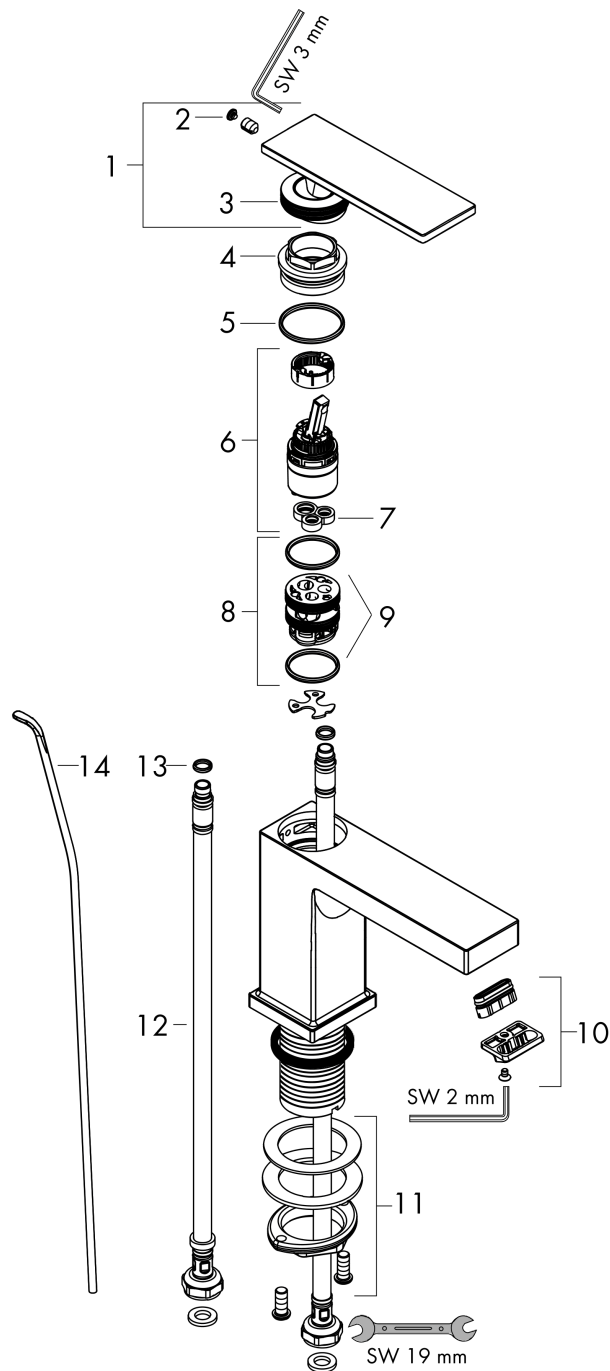

Tecturis E

Single lever basin mixer 80 CoolStart EcoSmart+ with pop-up waste set

Finish: **Chrome** Article Number: **73002000**

Description

product features

- consists of: single lever basin mixer, waste set
- ComfortZone 80
- projection: 122 mm
- spout height: 90 mm
- handle variant: lever handle
- spray type: WaterfallStream
- maximum flow rate at 3 bar: 4 l/min
- ceramic cartridge
- temperature limitation adjustable
- suitable for continuous flow water heaters
- pop-up waste set G 1¼
- material waste set: metal
- connection type: G ¾ connections
- connection dimension: DN15
- cold water in basic handle position
- EU taxonomy: max. 6 l/min - Substantial Contribution (SC) possible

Technology

Design awards

Product image

Scale drawing

Tecturis E

Single lever basin mixer 80 CoolStart EcoSmart+ with pop-up waste set

Finish: **Chrome** Article Number: **73002000**

Flowchart

Tecturis E

Single lever basin mixer 80 CoolStart EcoSmart+ with pop-up waste set

Finish: **Chrome** Article Number: **73002000**

Exploded Drawing

Year of production: >09/23

Tecturis E

Single lever basin mixer 80 CoolStart EcoSmart+ with pop-up waste set

Finish: **Chrome** Article Number: **73002000**

Spare part list

Year of production: >09/23

Pos.	Description	Article Number	PC	PU
1	handle	94992000	15	1
2	screw cover	93983000	3	1
3	O-ring 30x1,5	98433000	1	1
4	nut	94993000	6	1
5	O-ring 29x2	98391000	1	1
6	cartridge, assy	92900000	10	1
7	seal	93383000	4	1
8	adapter for cartridge	95975000	3	1
9	O-ring 23x2	98398000	1	1
10	aerator cpl.	94994000	8	1
11	fixing set (Ø 32)	13961000	7	1
12	connection hose 450 mm M8x0,75 G3/8	97206000	8	1
13	O-ring 7x1,5	98422000	1	1
14	pull rod	96657000	4	1
a	pop up waste	94139000	98	1