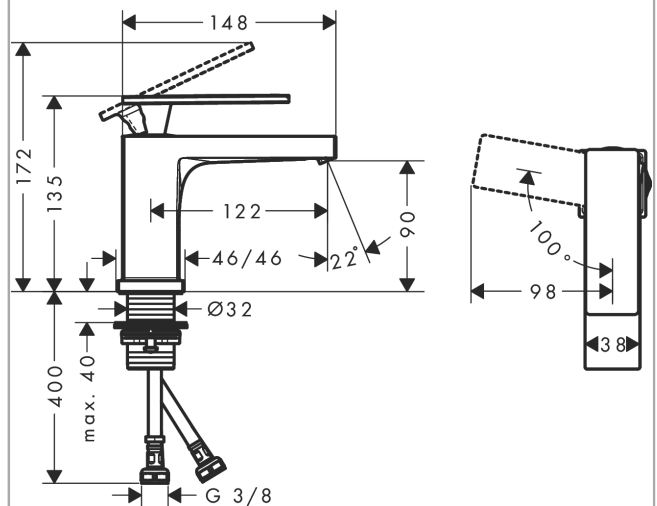

Scale drawing