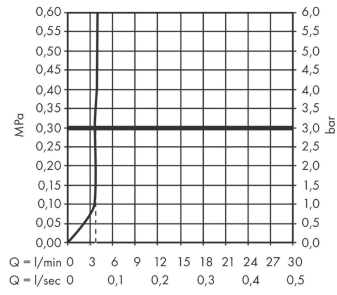

### Scale drawing

**Tecturis E**

**Single lever basin mixer 80 CoolStart EcoSmart+ without waste set**

Finish: **Matt Black** Article Number: **73001670**

**Flowchart**

**Tecturis E**  
**Single lever basin mixer 80 CoolStart EcoSmart+ without waste set**  
 Finish: **Matt Black** Article Number: **73001670**