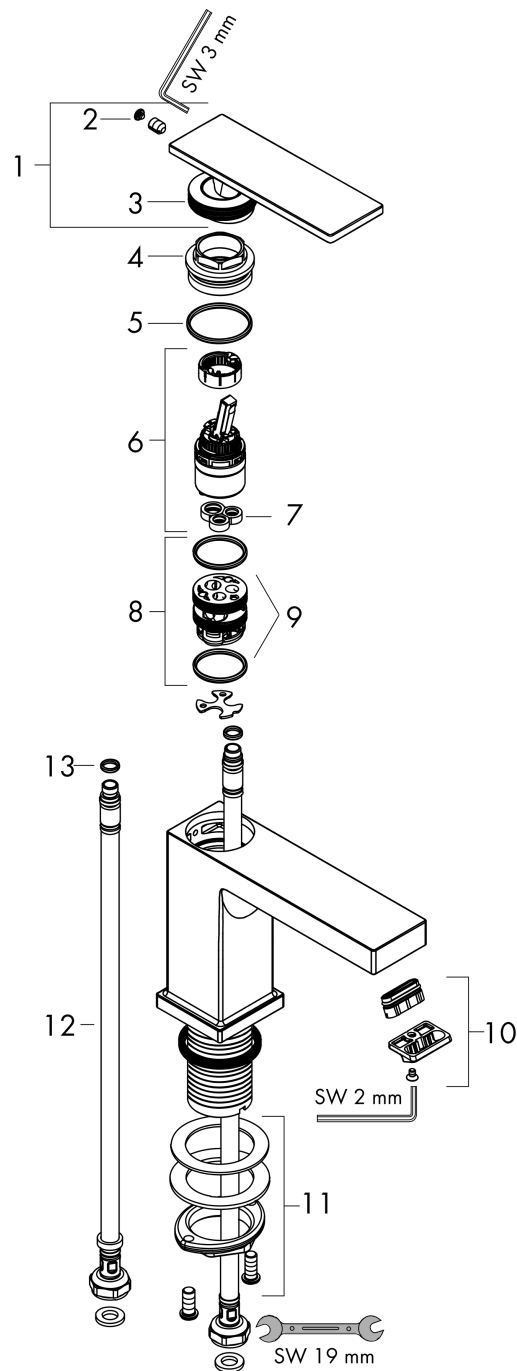

#### product features

- ComfortZone: 80
- projection: 122 mm
- spout height: 90 mm
- handle variant: lever handle
- spray type: WaterfallStream
- maximum flow rate at 3 bar: 4 l/min
- ceramic cartridge
- temperature limitation adjustable
- suitable for continuous flow water heaters
- connection type: G 3/8 connections
- connection dimension: DN15
- cold water in basic handle position
- EU taxonomy: max. 6 l/min - Substantial Contribution (SC) possible

### Scale drawing

**Tecturis E**

**Single lever basin mixer 80 CoolStart EcoSmart+ without waste set**

Finish: **Matt Black** Article Number: **73001670**

**Flowchart**

**Tecturis E**  
**Single lever basin mixer 80 CoolStart EcoSmart+ without waste set**  
 Finish: **Matt Black** Article Number: **73001670**

**Exploded Drawing**

Year of production: >09/23

**Tecturis E**

**Single lever basin mixer 80 CoolStart EcoSmart+ without waste set**

Finish: **Matt Black** Article Number: **73001670**

**Spare part list**

Year of production: >09/23

Pos.	Description	Article Number	PC	PU
1	handle	94992670	65	1
2	screw cover	93983670	53	1
3	O-ring 30x1,5	98433000	1	1
4	nut	94993000	6	1
5	O-ring 29x2	98391000	1	1
6	cartridge, assy	92900000	10	1
7	seal	93383000	4	1
8	adapter for cartridge	95975000	3	1
9	O-ring 23x2	98398000	1	1
10	aerator cpl.	94994670	58	1
11	fixing set (Ø 32)	13961000	7	1
12	connection hose 450 mm M8x0,75 G3/8	97206000	8	1
13	O-ring 7x1,5	98422000	1	1
a	pop up waste	94139670	64	1