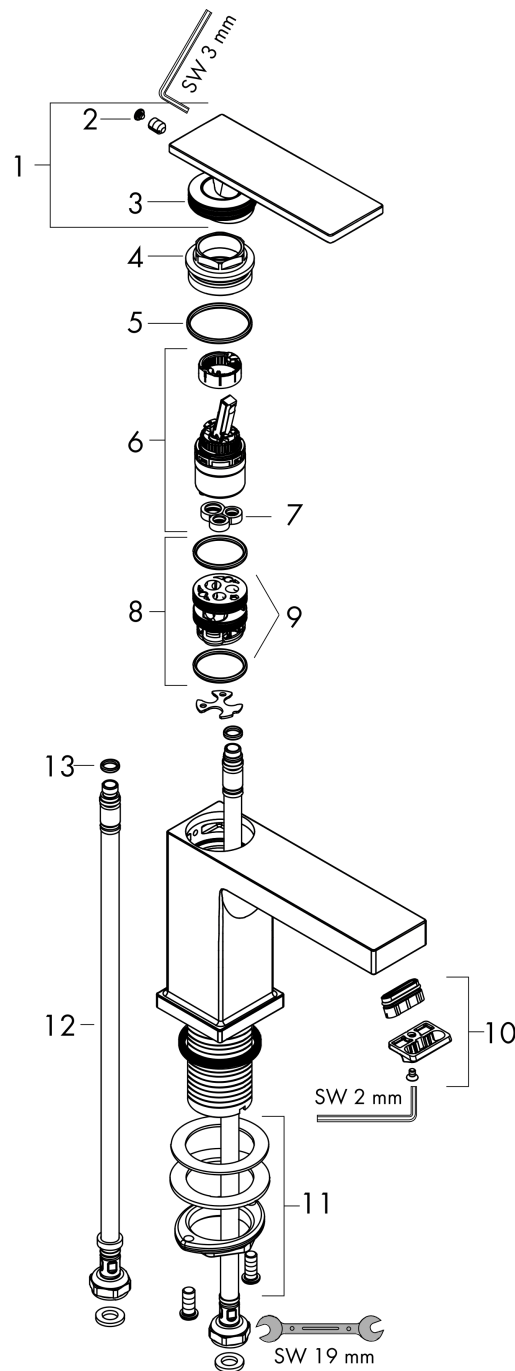

Tecturis E

Single lever basin mixer 80 CoolStart EcoSmart+ without waste set

Finish: **Chrome** Article Number: **73001000**

Description

product features

- ComfortZone: 80
- projection: 122 mm
- spout height: 90 mm
- handle variant: lever handle
- spray type: WaterfallStream
- maximum flow rate at 3 bar: 4 l/min
- ceramic cartridge
- temperature limitation adjustable
- suitable for continuous flow water heaters
- connection type: G 3/8 connections
- connection dimension: DN15
- cold water in basic handle position
- EU taxonomy: max. 6 l/min - Substantial Contribution (SC) possible

Technology

Design awards

Product image

Scale drawing

Tecturis E

Single lever basin mixer 80 CoolStart EcoSmart+ without waste set

Finish: **Chrome** Article Number: **73001000**

Flowchart

Tecturis E
Single lever basin mixer 80 CoolStart EcoSmart+ without waste set
 Finish: **Chrome** Article Number: **73001000**

Exploded Drawing

Year of production: >09/23

Tecturis E

Single lever basin mixer 80 CoolStart EcoSmart+ without waste set

Finish: **Chrome** Article Number: **73001000**

Spare part list

Year of production: >09/23

Pos.	Description	Article Number	PC	PU
1	handle	94992000	15	1
2	screw cover	93983000	3	1
3	O-ring 30x1,5	98433000	1	1
4	nut	94993000	6	1
5	O-ring 29x2	98391000	1	1
6	cartridge, assy	92900000	10	1
7	seal	93383000	4	1
8	adapter for cartridge	95975000	3	1
9	O-ring 23x2	98398000	1	1
10	aerator cpl.	94994000	8	1
11	fixing set (Ø 32)	13961000	7	1
12	connection hose 450 mm M8x0,75 G3/8	97206000	8	1
13	O-ring 7x1,5	98422000	1	1
a	pop up waste	94139000	98	1