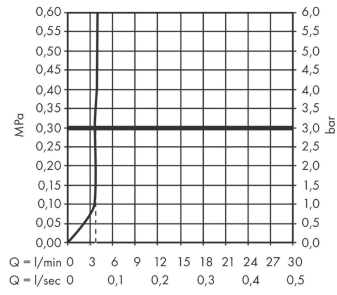

Tecturis E

Single lever basin mixer 80 CoolStart EcoSmart+ without waste set

Finish: **Chrome** Article Number: **73001000**

Description

product features

- ComfortZone: 80
- projection: 122 mm
- spout height: 90 mm
- handle variant: lever handle
- spray type: WaterfallStream
- maximum flow rate at 3 bar: 4 l/min
- ceramic cartridge
- temperature limitation adjustable
- suitable for continuous flow water heaters
- connection type: G 3/8 connections
- connection dimension: DN15
- cold water in basic handle position
- EU taxonomy: max. 6 l/min - Substantial Contribution (SC) possible

Technology

Design awards

Product image

Scale drawing

Tecturis E

Single lever basin mixer 80 CoolStart EcoSmart+ without waste set

Finish: **Chrome** Article Number: **73001000**

Flowchart