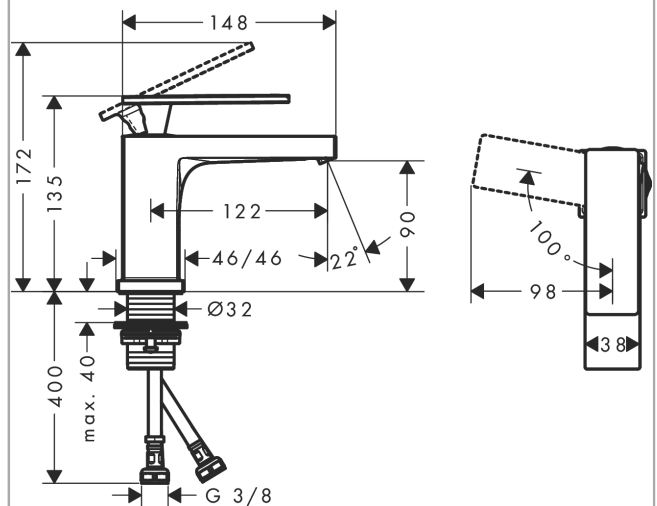

Tecturis E

Single lever basin mixer 80 CoolStart EcoSmart+ without waste set

Finish: **Chrome** Article Number: **73001000**

Description

product features

- ComfortZone: 80
- projection: 122 mm
- spout height: 90 mm
- handle variant: lever handle
- spray type: WaterfallStream
- maximum flow rate at 3 bar: 4 l/min
- ceramic cartridge
- temperature limitation adjustable
- suitable for continuous flow water heaters
- connection type: G 3/8 connections
- connection dimension: DN15
- cold water in basic handle position
- EU taxonomy: max. 6 l/min - Substantial Contribution (SC) possible

Technology

Design awards

Product image

Scale drawing

Tecturis E

Single lever basin mixer 80 CoolStart EcoSmart+ without waste set

Finish: **Chrome** Article Number: **73001000**

Flowchart

Tecturis E
Single lever basin mixer 80 CoolStart EcoSmart+ without waste set
 Finish: **Chrome** Article Number: **73001000**

Exploded Drawing

Year of production: >09/23

Tecturis E

Single lever basin mixer 80 CoolStart EcoSmart+ without waste set

Finish: **Chrome** Article Number: **73001000**

Spare part list

Year of production: >09/23

Pos.	Description	Article Number	PC	PU
1	handle	94992000	15	1
2	screw cover	93983000	3	1
3	O-ring 30x1,5	98433000	1	1
4	nut	94993000	6	1
5	O-ring 29x2	98391000	1	1
6	cartridge, assy	92900000	10	1
7	seal	93383000	4	1
8	adapter for cartridge	95975000	3	1
9	O-ring 23x2	98398000	1	1
10	aerator cpl.	94994000	8	1
11	fixing set (Ø 32)	13961000	7	1
12	connection hose 450 mm M8x0,75 G3/8	97206000	8	1
13	O-ring 7x1,5	98422000	1	1
a	pop up waste	94139000	98	1