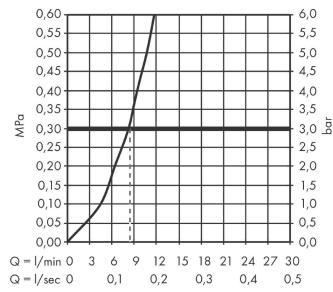

Talis M54

Single lever kitchen mixer 270, pull-out spout, 1jet

Finish: Matt Black Article Number: 72808670

Flowchart