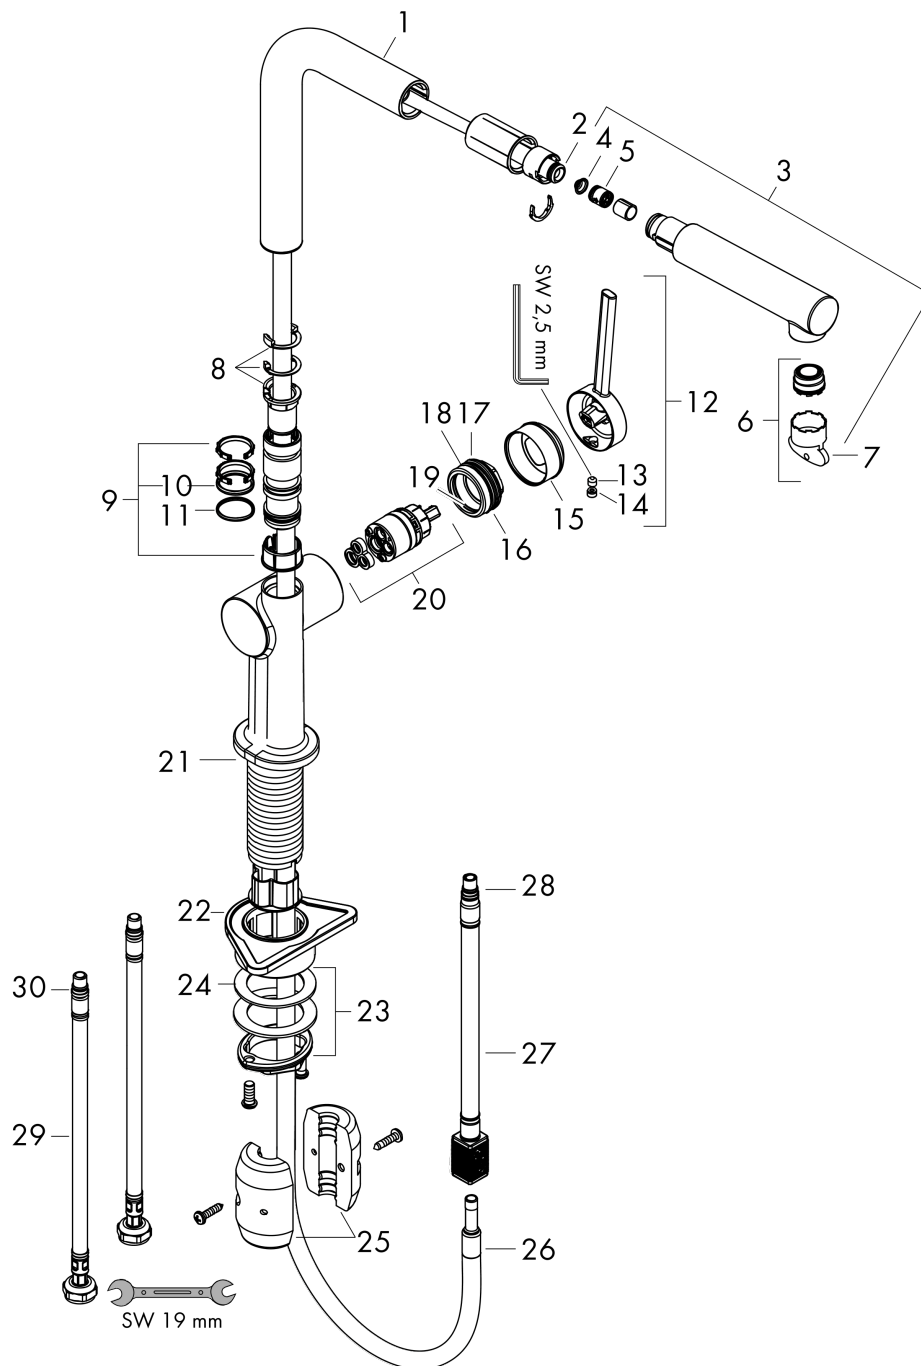

Talis M54

Single lever kitchen mixer 270, pull-out spout, 1jet

Finish: **Matt Black** Article Number: **72808670**

Description

product features

- ComfortZone 270
- I-spout
- swivel range adjustable in 4 steps 60°, 110°, 150° or 360°
- laminar spray
- quick connect hose
- connection dimension: DN15
- maximum flow rate at 3 bar: 8 l/min
- ceramic cartridge
- connection type: G 3/8 connections
- temperature limitation adjustable
- integrated non-return valve
- suitable for continuous flow water heaters
- extension length up to 50 cm

Flowchart

Talis M54
Single lever kitchen mixer 270, pull-out spout, 1jet
 Finish: **Matt Black** Article Number: **72808670**

Exploded Drawing

Year of production: >04/20

Talis M54

Single lever kitchen mixer 270, pull-out spout, 1jet

Finish: **Matt Black** Article Number: **72808670**

Spare part list

Year of production: >04/20

Pos.	Description	Article Number	PC	PU
1	spout cpl.	93749670	61	1
2	O-ring 8x2	98112000	1	1
3	handspray	93751670	62	1
4	filter	98516000	2	1
5	non return valve DW 10	96456000	3	1
6	spray former	93748000	7	1
7	service tool	93750000	3	1
8	set of locating rings (60° / 110° / 150°)	94911000	5	1
9	set of lever collars	98365000	3	1
10	O-ring 19x2	98426000	1	1
11	O-ring 20x1,5	98197000	1	1
12	handle	93736670	59	1
13	hollow set screw M5x5	98446000	1	1
14	screw cover	93735610	3	1
15	flange	93737670	59	1
16	nut	93738000	10	1
17	O-ring 25x1,5	98146000	1	1
18	O-ring 30x1,5	98433000	1	1
19	O-ring 29x2	98391000	1	1
20	cartridge, assy	93740000	13	1
21	O-ring 36x3	98052000	1	1
22	support	97523000	2	1
23	fixing set (Ø 34)	95049000	5	1
24	lever collar	97548000	1	1
25	weight	92500000	9	1
26	hose 1,50 m	93816000	13	1
27	hose	93744000	10	1
28	O-ring 7x1,5	98422000	1	1
29	connection hose 900 mm M8x0,75 G3/8	93746000	9	1
30	O-ring 6,6x1,6	93019000	1	1
a	set of adapters	93395000	7	1