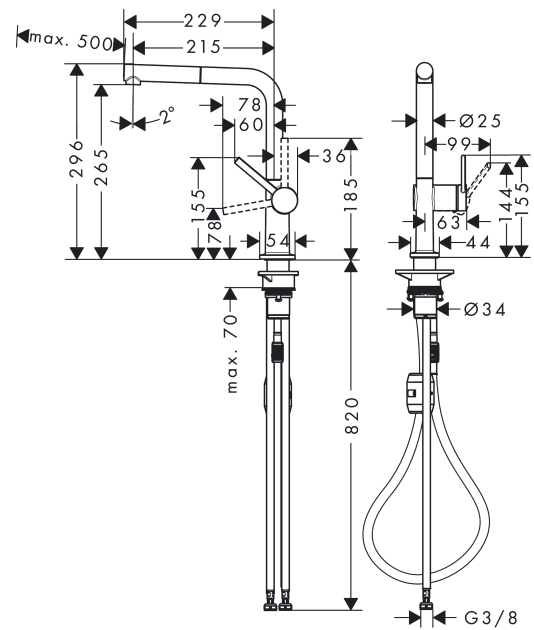

Scale drawing