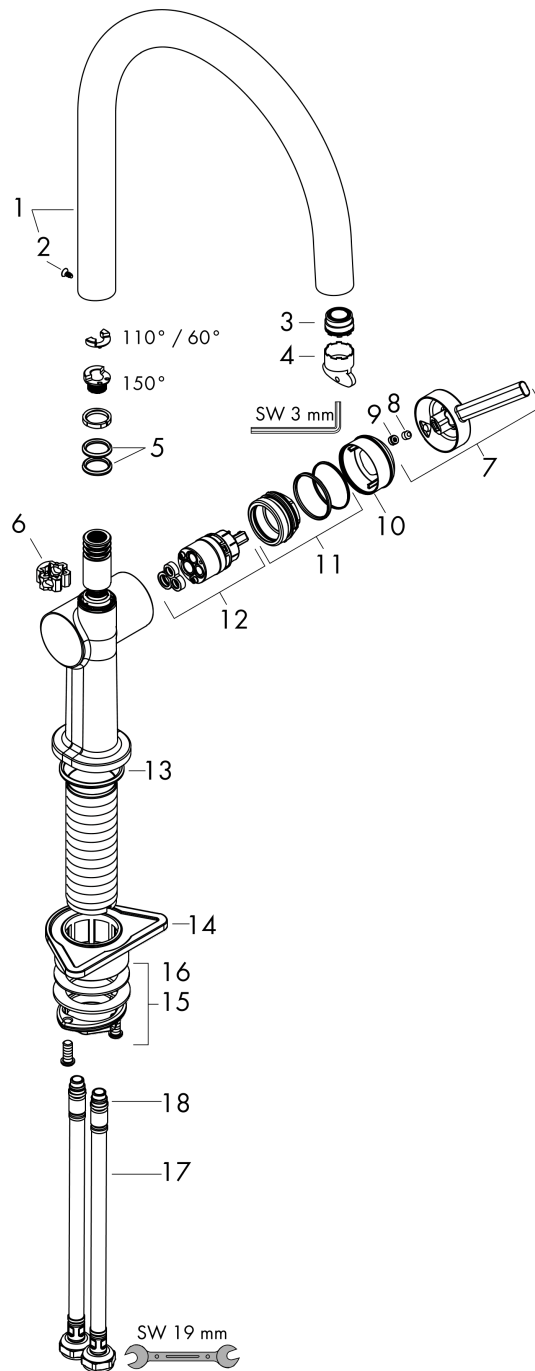

Talis M54

Single lever kitchen mixer 220, 1jet

Finish: **Stainless Steel Finish** Article Number: **72804800**

Description

product features

- ComfortZone 220
- swivel range adjustable in 4 steps 60°, 110°, 150° or 360°
- laminar spray
- connection dimension: DN15
- maximum flow rate at 3 bar: 9 l/min
- ceramic cartridge
- connection type: G 3/8 connections
- temperature limitation adjustable
- suitable for continuous flow water heaters
- tap hole with Ø 35 mm required

Technology

Design awards

reddot winner 2020

Product image

Scale drawing

Flowchart

Talis M54

Single lever kitchen mixer 220, 1jet

Finish: **Stainless Steel Finish** Article Number: **72804800**

Exploded Drawing

Year of production: >04/21

Talis M54

Single lever kitchen mixer 220, 1jet

Finish: **Stainless Steel Finish** Article Number: **72804800**

Spare part list

Year of production: >04/21

| Pos. | Description | Article Number | PC | PU |
|------|-------------------------------------|----------------|----|----|
| 1 | spout cpl. | 93757800 | 66 | 1 |
| 2 | screw | 94319000 | 6 | 1 |
| 3 | spray former | 93748000 | 7 | 1 |
| 4 | service tool | 93750000 | 3 | 1 |
| 5 | O-Ring 14x2,5 | 98189000 | 1 | 1 |
| 6 | axialring | 97558000 | 1 | 1 |
| 7 | handle | 93736800 | 59 | 1 |
| 8 | hollow set screw M5x5 | 98446000 | 1 | 1 |
| 9 | screw cover | 93735610 | 3 | 1 |
| 10 | flange | 93737800 | 59 | 1 |
| 11 | nut | 93738000 | 10 | 1 |
| 12 | cartridge, assy | 93760000 | 13 | 1 |
| 13 | O-ring 36x3 | 98052000 | 1 | 1 |
| 14 | support | 97523000 | 2 | 1 |
| 15 | fixing set (Ø 34) | 95049000 | 5 | 1 |
| 16 | lever collar | 97548000 | 1 | 1 |
| 17 | connection hose 900 mm M8x0,75 G3/8 | 93746000 | 9 | 1 |
| 18 | O-ring 6,6x1,6 | 93019000 | 1 | 1 |