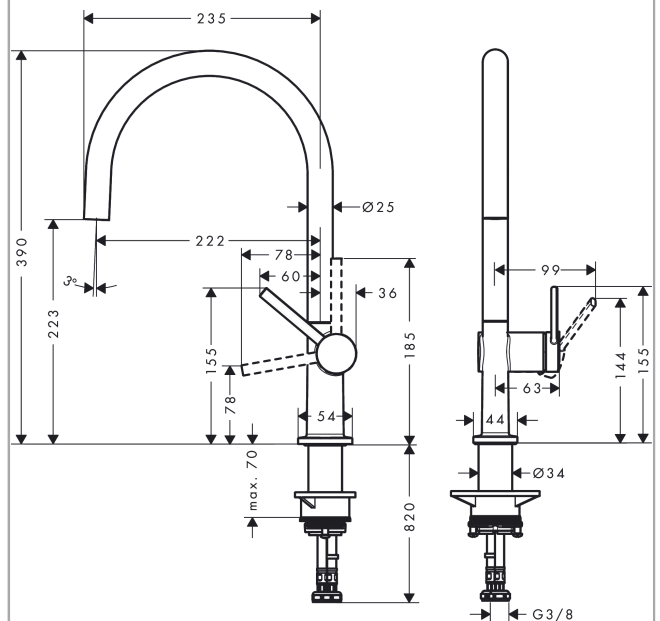

Talis M54

Single lever kitchen mixer 220, 1jet

Finish: **Stainless Steel Finish** Article Number: **72804800**

Description

product features

- ComfortZone 220
- swivel range adjustable in 4 steps 60°, 110°, 150° or 360°
- laminar spray
- connection dimension: DN15
- maximum flow rate at 3 bar: 9 l/min
- ceramic cartridge
- connection type: G 3/8 connections
- temperature limitation adjustable
- suitable for continuous flow water heaters
- tap hole with Ø 35 mm required

Technology

Design awards

reddot winner 2020

Product image

Scale drawing

Flowchart

Talis M54

Single lever kitchen mixer 220, 1jet

Finish: **Stainless Steel Finish** Article Number: **72804800**

Exploded Drawing

Year of production: >04/21

Talis M54

Single lever kitchen mixer 220, 1jet

Finish: **Stainless Steel Finish** Article Number: **72804800**

Spare part list

Year of production: >04/21

| Pos. | Description | Article Number | PC | PU |
|------|-------------------------------------|----------------|----|----|
| 1 | spout cpl. | 93757800 | 66 | 1 |
| 2 | screw | 94319000 | 6 | 1 |
| 3 | spray former | 93748000 | 7 | 1 |
| 4 | service tool | 93750000 | 3 | 1 |
| 5 | O-Ring 14x2,5 | 98189000 | 1 | 1 |
| 6 | axialring | 97558000 | 1 | 1 |
| 7 | handle | 93736800 | 59 | 1 |
| 8 | hollow set screw M5x5 | 98446000 | 1 | 1 |
| 9 | screw cover | 93735610 | 3 | 1 |
| 10 | flange | 93737800 | 59 | 1 |
| 11 | nut | 93738000 | 10 | 1 |
| 12 | cartridge, assy | 93760000 | 13 | 1 |
| 13 | O-ring 36x3 | 98052000 | 1 | 1 |
| 14 | support | 97523000 | 2 | 1 |
| 15 | fixing set (Ø 34) | 95049000 | 5 | 1 |
| 16 | lever collar | 97548000 | 1 | 1 |
| 17 | connection hose 900 mm M8x0,75 G3/8 | 93746000 | 9 | 1 |
| 18 | O-ring 6,6x1,6 | 93019000 | 1 | 1 |