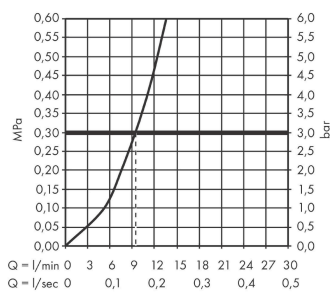

Talis M54

Single lever kitchen mixer 220, 1jet

Finish: **Stainless Steel Finish** Article Number: **72804800**

Description

product features

- ComfortZone 220
- swivel range adjustable in 4 steps 60°, 110°, 150° or 360°
- laminar spray
- connection dimension: DN15
- maximum flow rate at 3 bar: 9 l/min
- ceramic cartridge
- connection type: G 3/8 connections
- temperature limitation adjustable
- suitable for continuous flow water heaters
- tap hole with Ø 35 mm required

Technology

Design awards

reddot winner 2020

Product image

Scale drawing

Flowchart

Talis M54

Single lever kitchen mixer 220, 1jet