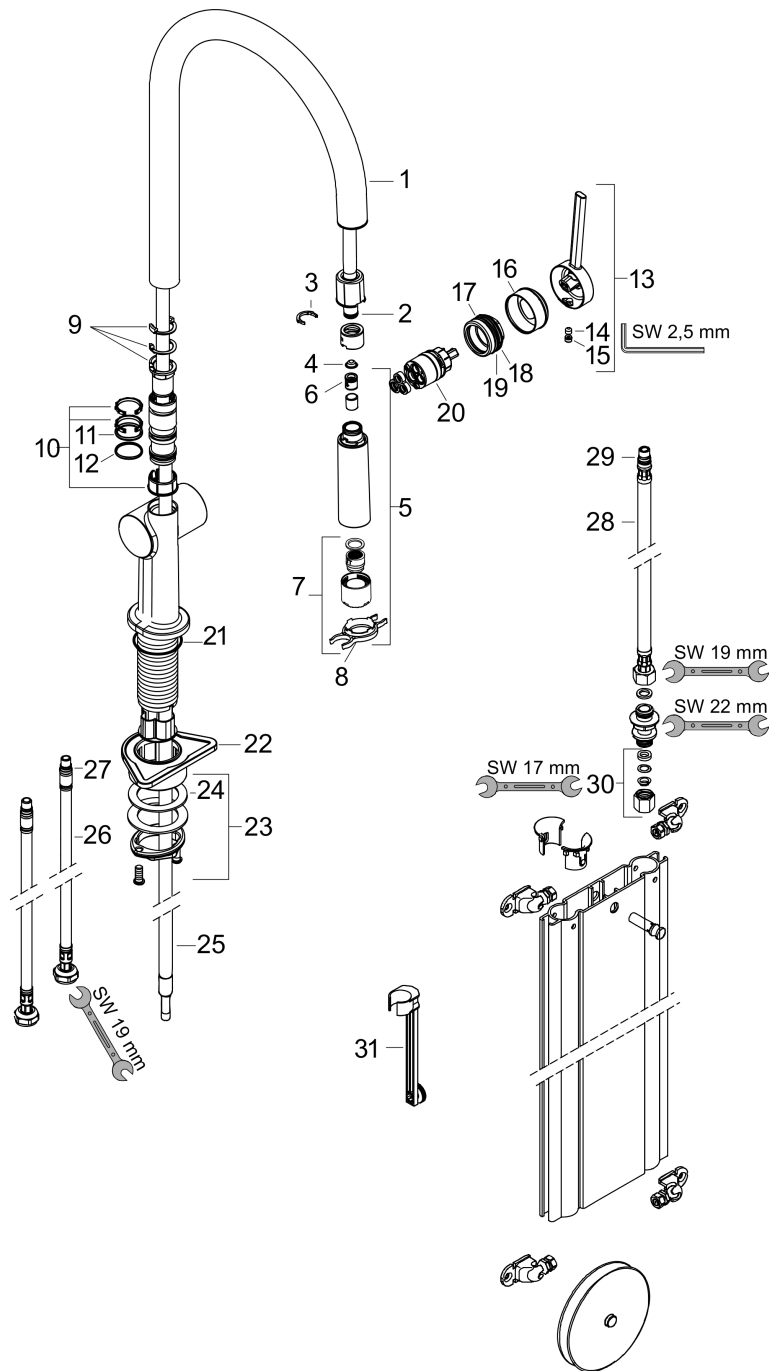

Talis M54

Single lever kitchen mixer 210 with pull-out spray and sBox, 2 spray modes

Finish: Matt Black Art. no. : 72801670

Exploded Drawing

Year of production: >04/20

Talis M54

Single lever kitchen mixer 210 with pull-out spray and sBox, 2 spray modes

Finish: **Matt Black** Art. no. : **72801670**

Spare part list

Year of production: >04/20

Pos.	Description	Art. no.	Price	PU
1	spout cpl.	93739670	-	1
2	O-ring 8x2	98112000	-	1
3	cramp	87684000	-	1
4	filter	98516000	-	1
5	handspray	93741670	-	1
6	non return valve DW 10	96456000	-	1
7	spray former	93342000	-	1
8	service tool	95910000	-	1
9	set of locating rings (60° / 110° / 150°)	94911000	-	1
10	set of lever collars	98365000	-	1
11	O-ring 19x2	98426000	-	1
12	O-ring 20x1,5	98197000	-	1
13	handle	93736670	-	1
14	hollow set screw M5x5	98446000	-	1
15	screw cover	93735610	-	1
16	flange	93737670	-	1
17	nut	93738000	-	1
18	O-ring 29x2	98391000	-	1
19	O-ring 30x1,5	98433000	-	1
20	cartridge, assy	93740000	-	1
21	O-ring 36x3	98052000	-	1
22	support	97523000	-	1
23	fixing set (Ø 34)	95049000	-	1
24	lever collar	97548000	-	1
25	hose	93754000	-	1
26	connection hose 900 mm M8x0,75 G3/8	93746000	-	1
27	O-ring 6,6x1,6	93019000	-	1
28	connection hose 450 mm M8x0,75 G3/8	97206000	-	1
29	O-ring 7x1,5	98422000	-	1
30	squeezing connection	96099000	-	1
31	extension set	43333000	-	1