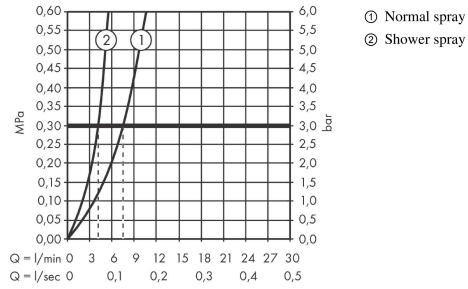

Scale drawing

Talis M54

Single lever kitchen mixer 210 with pull-out spray and sBox, 2 spray modes

Finish: Matt Black Art. no. : 72801670

Flowchart

Talis M54

Single lever kitchen mixer 210 with pull-out spray and sBox, 2 spray modes