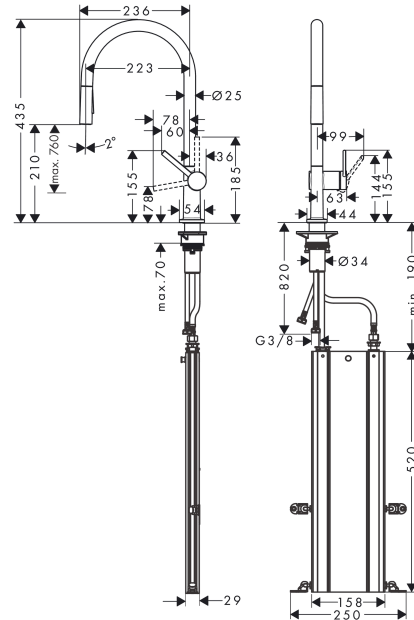

Talis M54

Single lever kitchen mixer 210 with pull-out spray and sBox, 2 spray modes

Finish: **Matt Black** Art. no. : **72801670**

Description

product features

- Consists of: Single lever kitchen mixer, hose box
- ComfortZone 210 provides space for greater freedom of movement
- Swivel spout adjustable in 4 steps 60°, 110°, 150° or 360°
- laminar spray, shower spray
- lockable shower spray, spray returns through pressing spray diverter and spray returns automatically through handle closing
- Maximum flow rate (at 3 bar): 7 l/min
- Operating pressure: min. 1 bar/max. 10 bar
- ceramic cartridge
- 3/8" hose connections
- integrated non-return valve
- sBox for quiet, smooth and protected hose guidance in the cabinet, under the countertop
- extension length up to 76 cm
- tap hole with Ø 35 mm required

Scale drawing

Talis M54

Single lever kitchen mixer 210 with pull-out spray and sBox, 2 spray modes

Finish: Matt Black Art. no. : 72801670

Flowchart

Talis M54

Single lever kitchen mixer 210 with pull-out spray and sBox, 2 spray modes

Finish: Matt Black Art. no. : 72801670

Exploded Drawing

Year of production: >04/20

Talis M54

Single lever kitchen mixer 210 with pull-out spray and sBox, 2 spray modes

Finish: **Matt Black** Art. no. : **72801670**