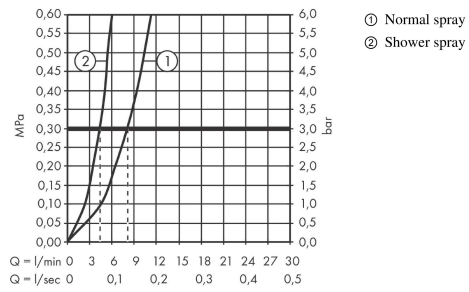

Talis M54

Single lever kitchen mixer 210, pull-out spray, 2jet

Finish: **Matt Black** Article Number: **72800670**

Description

product features

- ComfortZone 210
- swivel range adjustable in 4 steps 60°, 110°, 150° or 360°
- laminar spray, shower spray
- lockable shower spray, spray returns through pressing spray diverter and spray returns automatically through handle closing
- quick connect hose
- connection dimension: DN15
- maximum flow rate at 3 bar: 8 l/min
- ceramic cartridge
- connection type: G 3/8 connections
- temperature limitation adjustable
- integrated non-return valve
- suitable for continuous flow water heaters
- extension length up to 50 cm
- tap hole with Ø 35 mm required

Technology

Design awards

reddot winner 2020

Product image

Scale drawing

Talis M54
Single lever kitchen mixer 210, pull-out spray, 2jet
 Finish: **Matt Black** Article Number: **72800670**

Flowchart

Talis M54
Single lever kitchen mixer 210, pull-out spray, 2jet
 Finish: **Matt Black** Article Number: **72800670**