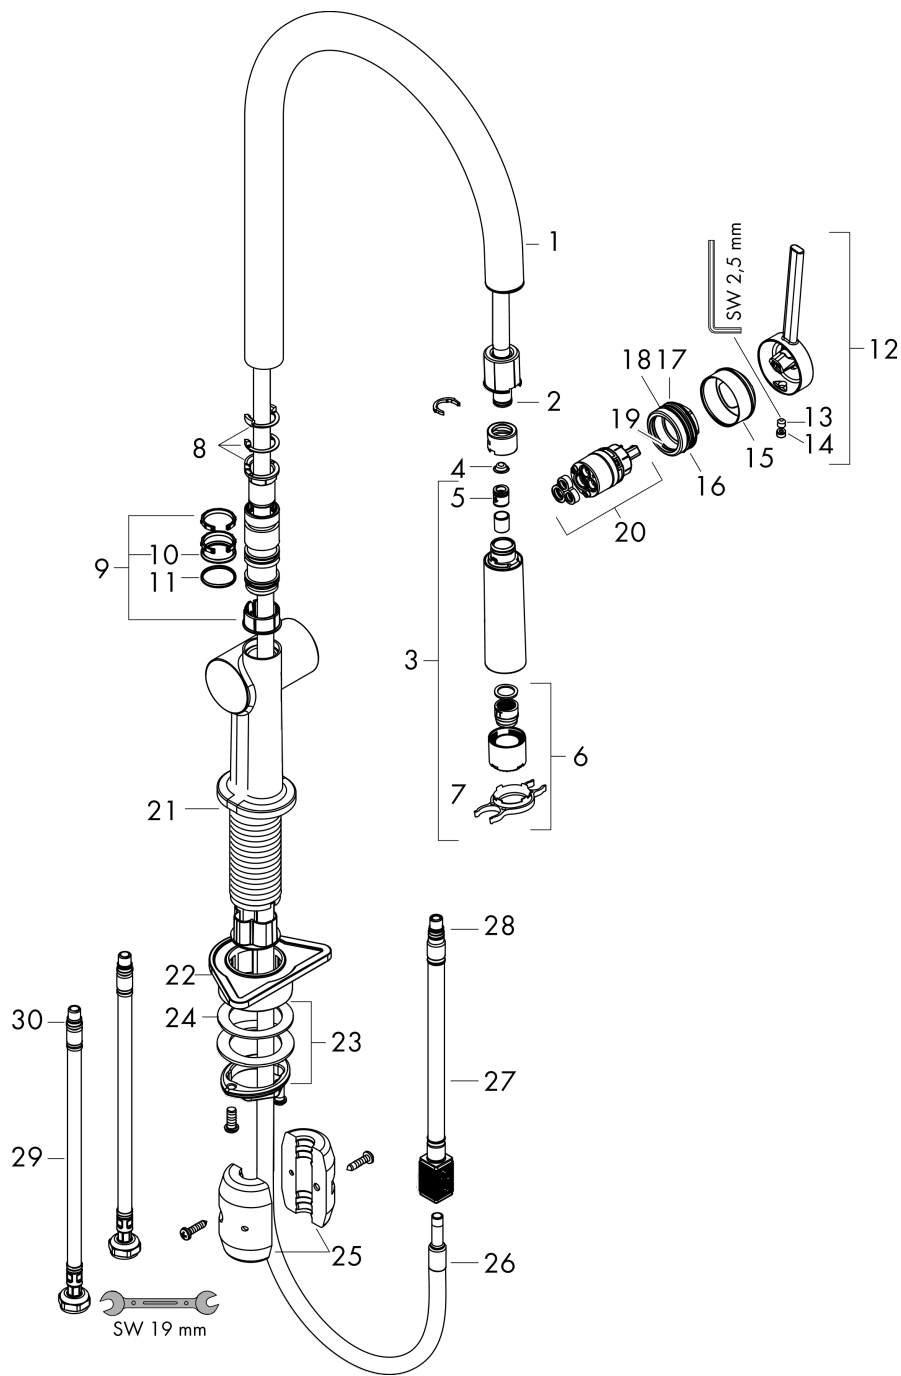

Talis M54

Single lever kitchen mixer 210, pull-out spray, 2jet

Finish: **Matt Black** Article Number: **72800670**

Description

product features

- ComfortZone 210
- swivel range adjustable in 4 steps 60°, 110°, 150° or 360°
- laminar spray, shower spray
- lockable shower spray, spray returns through pressing spray diverter and spray returns automatically through handle closing
- quick connect hose
- connection dimension: DN15
- maximum flow rate at 3 bar: 8 l/min
- ceramic cartridge
- connection type: G 3/8 connections
- temperature limitation adjustable
- integrated non-return valve
- suitable for continuous flow water heaters
- extension length up to 50 cm
- tap hole with Ø 35 mm required

Exploded Drawing

Year of production: >04/20

Talis M54

Single lever kitchen mixer 210, pull-out spray, 2jet

Finish: **Matt Black** Article Number: **72800670**

Spare part list

Year of production: >04/20

Pos.	Description	Article Number	PC	PU
1	spout cpl.	93739670	62	1
2	O-ring 8x2	98112000	1	1
3	handspray	93741670	62	1
4	filter	98516000	2	1
5	non return valve DW 10	96456000	3	1
6	spray former	93342000	10	1
7	service tool	95910000	3	1
8	set of locating rings (60° / 110° / 150°)	94911000	5	1
9	set of lever collars	98365000	3	1
10	O-ring 19x2	98426000	1	1
11	O-ring 20x1,5	98197000	1	1
12	handle	93736670	59	1
13	hollow set screw M5x5	98446000	1	1
14	screw cover	93735610	3	1
15	flange	93737670	59	1
16	nut	93738000	10	1
17	O-ring 30x1,5	98433000	1	1
18	O-ring 29x2	98391000	1	1
19	O-ring 25x1,5	98146000	1	1
20	cartridge, assy	93740000	13	1
21	O-ring 36x3	98052000	1	1
22	support	97523000	2	1
23	fixing set (Ø 34)	95049000	5	1
24	lever collar	97548000	1	1
25	weight	92500000	9	1
26	hose	93745000	12	1
27	hose	93744000	10	1
28	O-ring 7x1,5	98422000	1	1
29	connection hose 900 mm M8x0,75 G3/8	93746000	9	1
30	O-ring 6,6x1,6	93019000	1	1
a	set of adapters	93395000	7	1