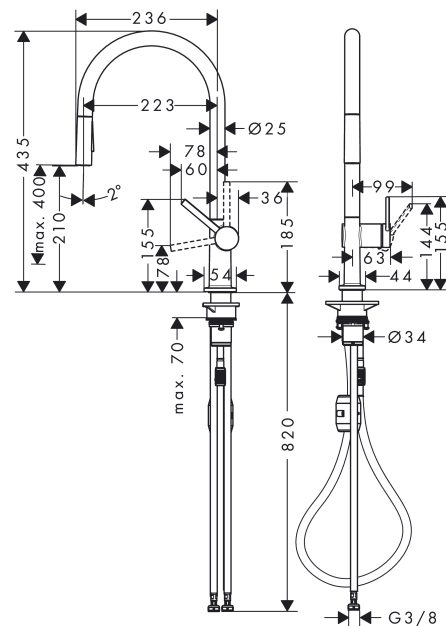

Scale drawing