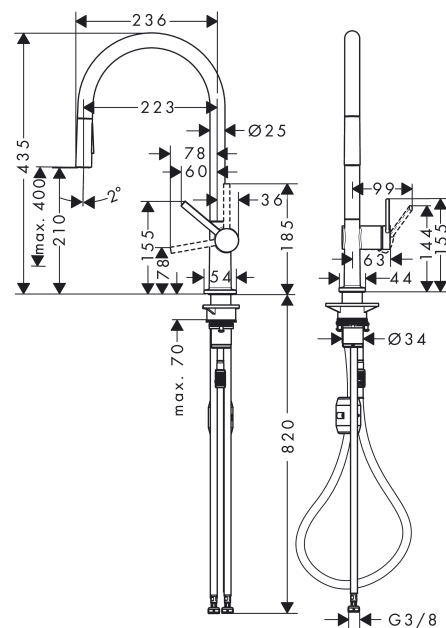

Scale drawing