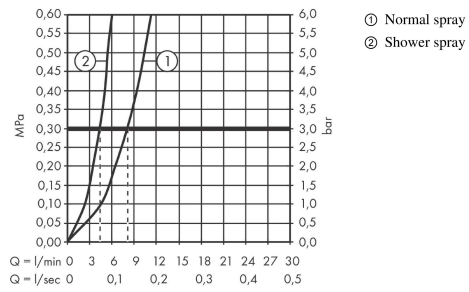

Talis M54
Single lever kitchen mixer 210, pull-out spray, 2jet
Finish: **Chrome** Article Number: **72800000**

Flowchart