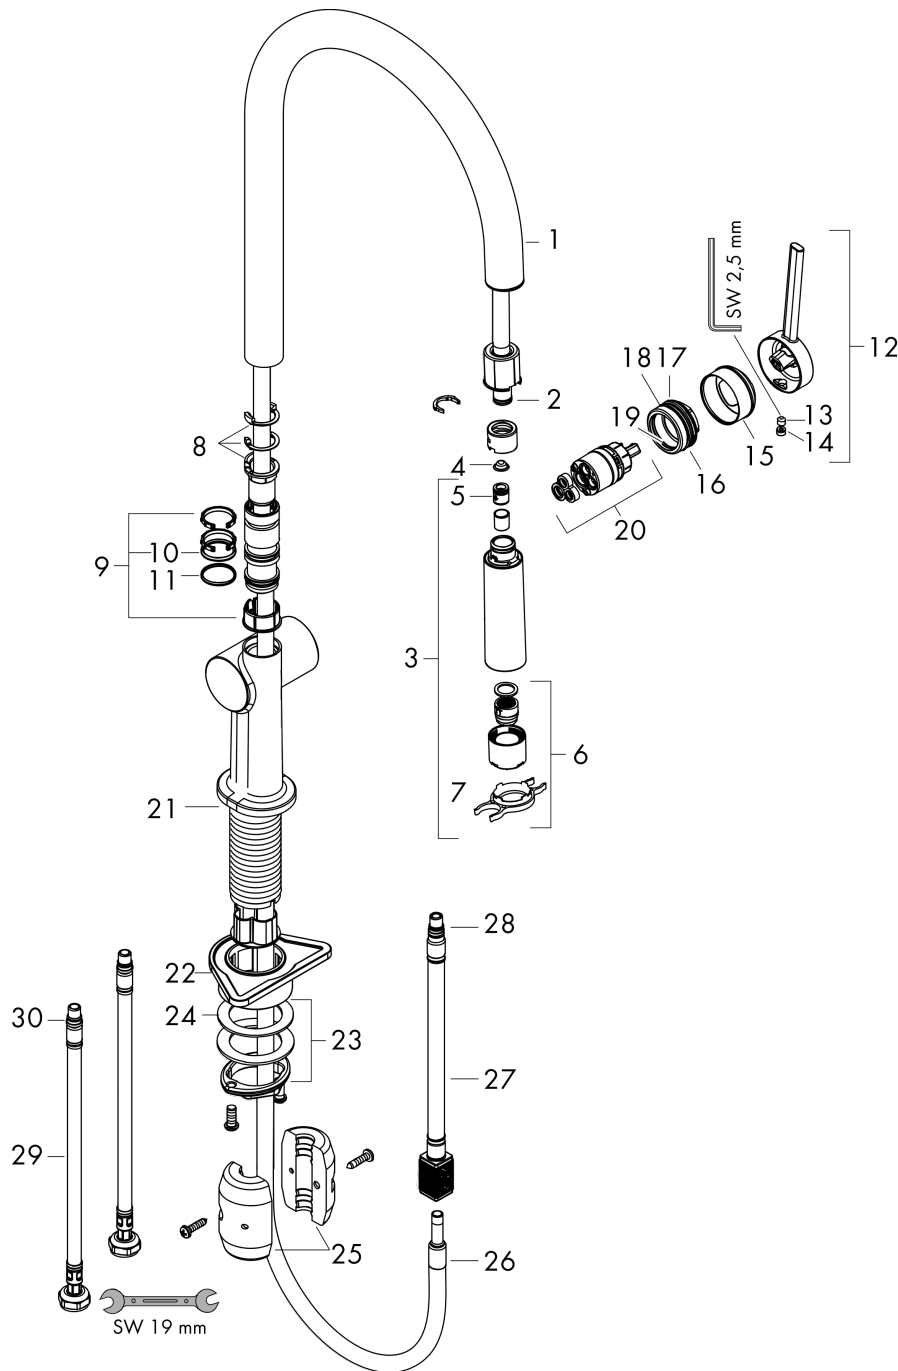

Talis M54
Single lever kitchen mixer 210, pull-out spray, 2jet
 Finish: **Chrome** Article Number: **72800000**

Description

product features

- ComfortZone 210
- swivel range adjustable in 4 steps 60°, 110°, 150° or 360°
- laminar spray, shower spray
- lockable shower spray, spray returns through pressing spray diverter and spray returns automatically through handle closing
- quick connect hose
- connection dimension: DN15
- maximum flow rate at 3 bar: 8 l/min
- ceramic cartridge
- connection type: G 3/8 connections
- temperature limitation adjustable
- integrated non-return valve
- suitable for continuous flow water heaters
- extension length up to 50 cm
- tap hole with Ø 35 mm required

Flowchart

Talis M54
Single lever kitchen mixer 210, pull-out spray, 2jet
 Finish: **Chrome** Article Number: **72800000**

Exploded Drawing

Year of production: >12/19

Talis M54

Single lever kitchen mixer 210, pull-out spray, 2jet

Finish: **Chrome** Article Number: **72800000**

Spare part list

Year of production: >12/19

Pos.	Description	Article Number	PC	PU
1	spout cpl.	93739000	12	1
2	O-ring 8x2	98112000	1	1
3	handspray	93741000	12	1
4	filter	98516000	2	1
5	non return valve DW 10	96456000	3	1
6	spray former	93342000	10	1
7	service tool	95910000	3	1
8	set of locating rings (60° / 110° / 150°)	94911000	5	1
9	set of lever collars	98365000	3	1
10	O-ring 19x2	98426000	1	1
11	O-ring 20x1,5	98197000	1	1
12	handle	93736000	9	1
13	hollow set screw M5x5	98446000	1	1
14	screw cover	93735610	3	1
15	flange	93737000	9	1
16	nut	93738000	10	1
17	O-ring 30x1,5	98433000	1	1
18	O-ring 29x2	98391000	1	1
19	O-ring 25x1,5	98146000	1	1
20	cartridge, assy	93740000	13	1
21	O-ring 36x3	98052000	1	1
22	support	97523000	2	1
23	fixing set (Ø 34)	95049000	5	1
24	lever collar	97548000	1	1
25	weight	92500000	9	1
26	hose	93745000	12	1
27	hose	93744000	10	1
28	O-ring 7x1,5	98422000	1	1
29	connection hose 900 mm M8x0,75 G3/8	93746000	9	1
30	O-ring 6,6x1,6	93019000	1	1
a	set of adapters	93395000	7	1