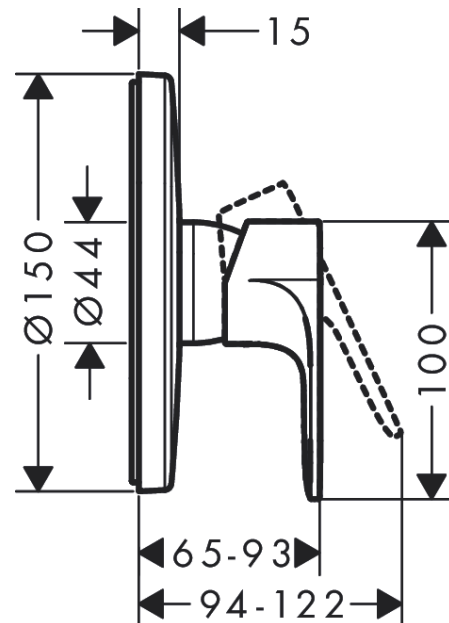

Rebris E
Single lever shower mixer for concealed installation for iBox universal
 Finish: **Chrome** Article Number: **72668000**

Description

product features

- 1 function
- maximum flow rate at 3 bar: 23,4 l/min
- number of handles: single lever
- M35
- temperature limitation adjustable
- min. operating pressure: 1 bar
- max. operating pressure: 10 bar
- connection type: basic set

Design awards

reddot winner 2022

Product image

Scale drawing

Flowchart

Rebris E
Single lever shower mixer for concealed installation for iBox universal
 Finish: **Chrome** Article Number: **72668000**

Exploded Drawing

Year of production: >06/22

Rebris E

Single lever shower mixer for concealed installation for iBox universal

Finish: **Chrome** Article Number: **72668000**

Spare part list

Year of production: >06/22

Pos.	Description	Article Number	PC	PU
1	handle	94655000	10	1
2	screw cover	96338000	1	1
3	escutcheon Ø 150 mm	98792000	11	1
4	O-ring 43x3	98418000	1	1
5	sleeve	98790000	8	1
6	holder for escutcheon	98793000	9	1
7	set of fixing screws	96454000	3	1
8	nut	98796000	9	1
9	O-ring 30x1,5	98433000	1	1
10	O-ring 39x1,5	98400000	1	1
11	cartridge, assy	92730000	11	1
12	locking screw for handle	95140000	2	1
13	seal	95008000	3	1
14	hexagon socket screw M5x35	95209000	1	1
15	O-ring 16x2	98133000	1	1
16	noise reduction	94073000	7	1
17	extension 25 mm	13595000	98	1
18	extension 22 mm (Ø 150 mm)	13597000	98	1
a	concealed item	01800180	98	1