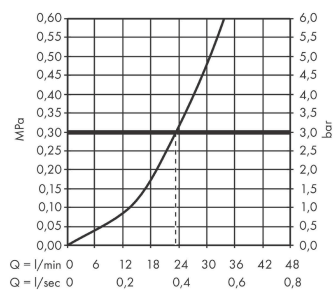

Rebris E
Single lever shower mixer for concealed installation for iBox universal
 Finish: **Chrome** Article Number: **72668000**

Description

product features

- 1 function
- maximum flow rate at 3 bar: 23,4 l/min
- number of handles: single lever
- M35
- temperature limitation adjustable
- min. operating pressure: 1 bar
- max. operating pressure: 10 bar
- connection type: basic set

Design awards

reddot winner 2022

Product image

Scale drawing

Flowchart

Rebris E
Single lever shower mixer for concealed installation for iBox universal
 Finish: **Chrome** Article Number: **72668000**

Exploded Drawing