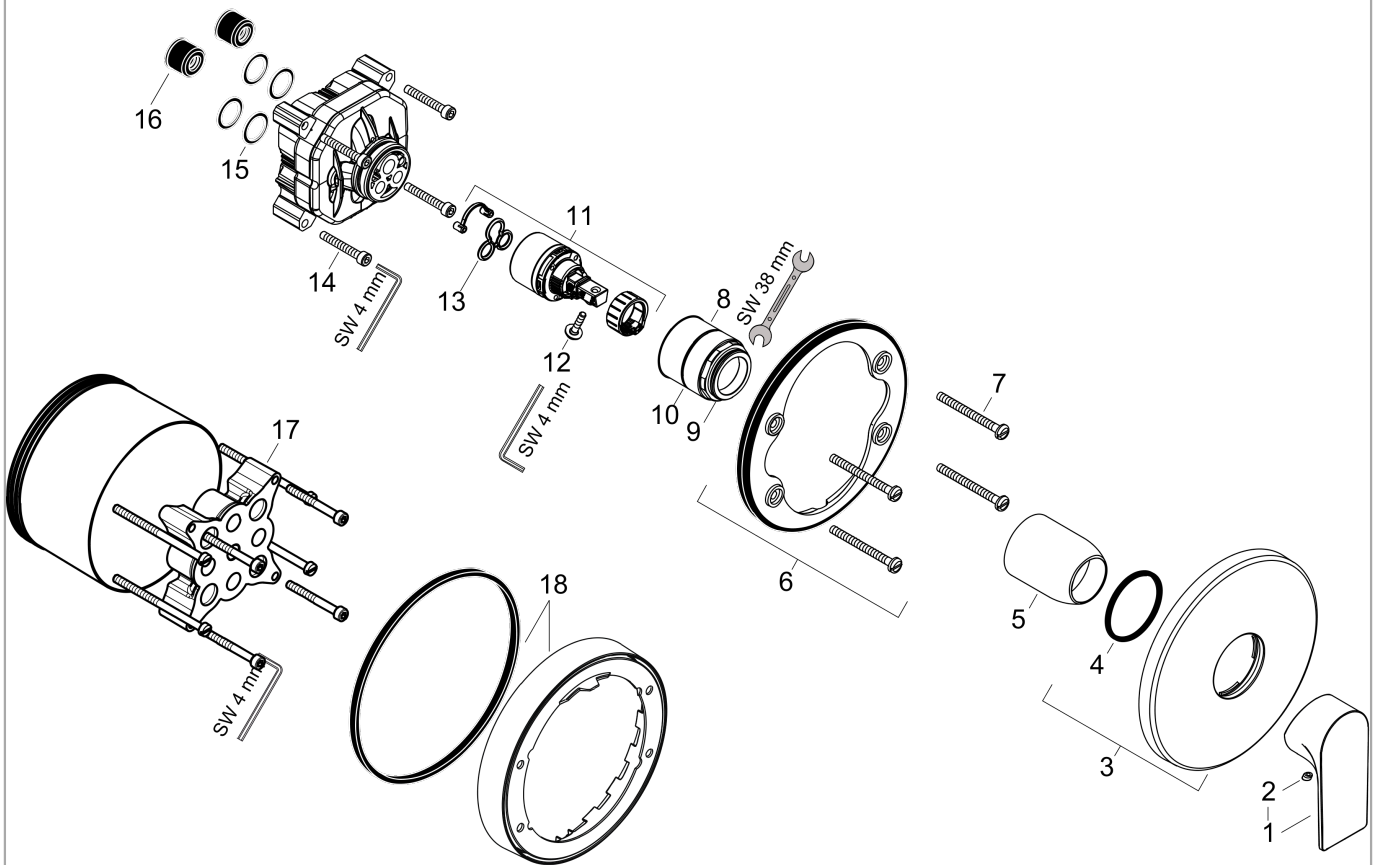

Rebris E
Single lever shower mixer for concealed installation for iBox universal
 Finish: **Chrome** Article Number: **72668000**

Description

product features

- 1 function
- maximum flow rate at 3 bar: 23,4 l/min
- number of handles: single lever
- M35
- temperature limitation adjustable
- min. operating pressure: 1 bar
- max. operating pressure: 10 bar
- connection type: basic set

Design awards

reddot winner 2022

Product image

Scale drawing

Flowchart

Rebris E
Single lever shower mixer for concealed installation for iBox universal
 Finish: **Chrome** Article Number: **72668000**

Exploded Drawing

Year of production: >06/22

Rebris E

Single lever shower mixer for concealed installation for iBox universal

Finish: **Chrome** Article Number: **72668000**

Spare part list

Year of production: >06/22

Pos.	Description	Article Number	PC	PU
1	handle	94655000	10	1
2	screw cover	96338000	1	1
3	escutcheon Ø 150 mm	98792000	11	1
4	O-ring 43x3	98418000	1	1
5	sleeve	98790000	8	1
6	holder for escutcheon	98793000	9	1
7	set of fixing screws	96454000	3	1
8	nut	98796000	9	1
9	O-ring 30x1,5	98433000	1	1
10	O-ring 39x1,5	98400000	1	1
11	cartridge, assy	92730000	11	1
12	locking screw for handle	95140000	2	1
13	seal	95008000	3	1
14	hexagon socket screw M5x35	95209000	1	1
15	O-ring 16x2	98133000	1	1
16	noise reduction	94073000	7	1
17	extension 25 mm	13595000	98	1
18	extension 22 mm (Ø 150 mm)	13597000	98	1
a	concealed item	01800180	98	1