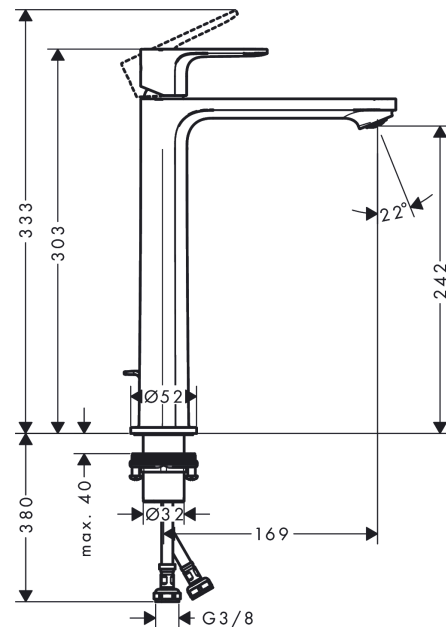

Scale drawing