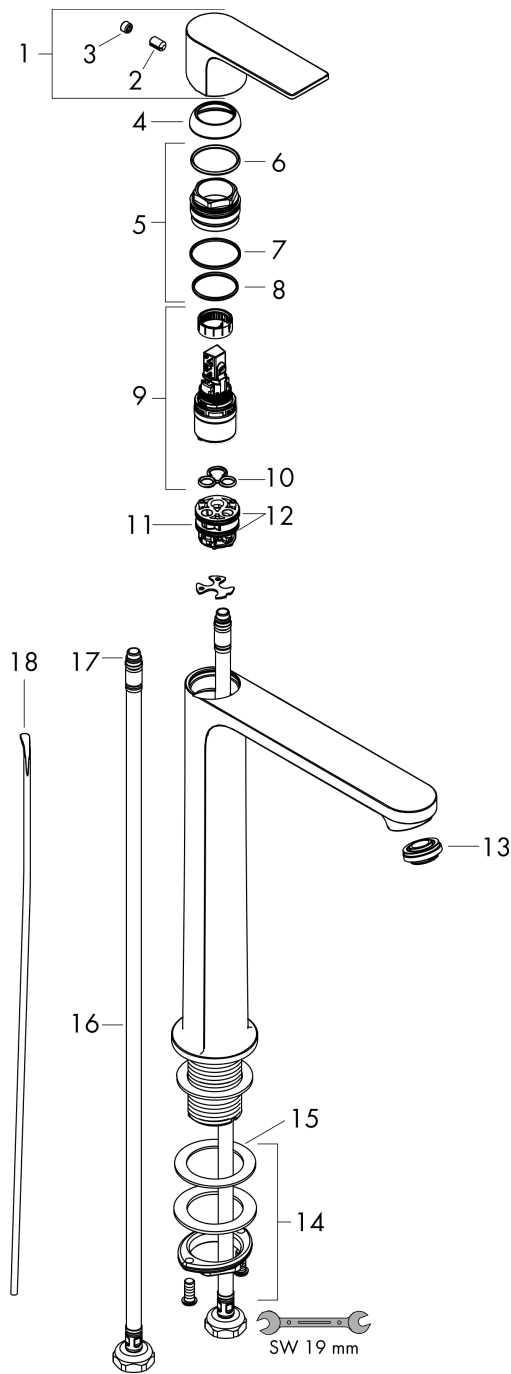

Rebris E

Single lever basin mixer 240 CoolStart EcoSmart+ for wash bowls with pop-up waste set

Finish: **Matt Black** Article Number: **72591670**

Description

product features

- consists of: single lever basin mixer, waste set
- ComfortZone 240
- projection: 169 mm
- spout height: 242 mm
- handle variant: lever handle
- spray type: normal spray
- maximum flow rate at 3 bar: 4 l/min
- ceramic cartridge
- temperature limitation adjustable
- suitable for continuous flow water heaters
- pop-up waste set G 1¼
- material waste set: synthetic
- connection type: G ¾ connections
- connection dimension: DN15
- cold water in basic handle position
- aerator can be easily removed with the help of a coin and without tools
- EU taxonomy: max. 6 l/min - Substantial Contribution (SC) possible

Rebris E

Single lever basin mixer 240 CoolStart EcoSmart+ for wash bowls with pop-up waste set

Finish: **Matt Black** Article Number: **72591670**

Exploded Drawing

Year of production: >06/22

Rebris E

Single lever basin mixer 240 CoolStart EcoSmart+ for wash bowls with pop-up waste set

Finish: **Matt Black** Article Number: **72591670**

Spare part list

Year of production: >06/22

Pos.	Description	Article Number	PC	PU
1	handle	94643670	60	1
2	hollow set screw M6x10 DIN 916	96029000	1	1
3	screw cover	95704610	51	1
4	flange	98863670	60	1
5	nut	98864000	9	1
6	O-ring 24x2	98388000	1	1
7	O-ring 27x1,5	92527000	4	1
8	O-ring 25x1,5	98146000	1	1
9	cartridge, assy	95973001	12	1
10	seal	98865000	8	1
11	adapter for cartridge	98866000	8	1
12	O-ring 23x2	98398000	1	1
13	aerator M24x1 (4,5 l/min)	94364001	3	1
14	fixing set (Ø 32)	13961000	7	1
15	lever collar	97548000	1	1
16	connection hose 600 mm M8x0,75 G3/8	96556000	7	1
17	O-ring 6,6x1,6	93019000	1	1
18	pull rod	96657670	54	1
a	pop up waste	94139670	64	1
b	fixation extension 35 mm	13898000	12	1
c	lever arm 340mm (ball-Ø12mm)	96324000	7	1