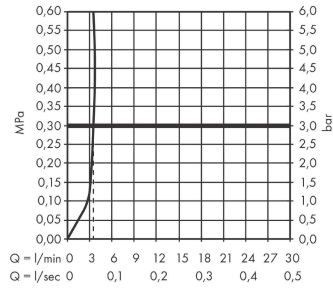

Rebris E

Single lever basin mixer 240 CoolStart EcoSmart+ for wash bowls with pop-up waste set

Finish: **Matt Black** Article Number: **72591670**

Description

product features

- consists of: single lever basin mixer, waste set
- ComfortZone 240
- projection: 169 mm
- spout height: 242 mm
- handle variant: lever handle
- spray type: normal spray
- maximum flow rate at 3 bar: 4 l/min
- ceramic cartridge
- temperature limitation adjustable
- suitable for continuous flow water heaters
- pop-up waste set G 1¼
- material waste set: synthetic
- connection type: G ¾ connections
- connection dimension: DN15
- cold water in basic handle position
- aerator can be easily removed with the help of a coin and without tools
- EU taxonomy: max. 6 l/min - Substantial Contribution (SC) possible

Technology

Design awards

Product image

Scale drawing

Rebris E

Single lever basin mixer 240 CoolStart EcoSmart+ for wash bowls with pop-up waste set

Finish: **Matt Black** Article Number: **72591670**

Flowchart