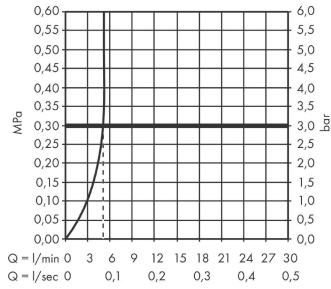

Rebris E

Single lever basin mixer 240 CoolStart for wash bowls without waste set

Finish: **Chrome** Article Number: **72583000**

Description

product features

- ComfortZone 240
- projection: 169 mm
- spout height: 242 mm
- handle variant: lever handle
- spray type: normal spray
- maximum flow rate at 3 bar: 5 l/min
- ceramic cartridge
- temperature limitation adjustable
- suitable for continuous flow water heaters
- connection type: G 3/8 connections
- connection dimension: DN15
- cold water in basic handle position
- aerator can be easily removed with the help of a coin and without tools
- EU taxonomy: max. 6 l/min - Substantial Contribution (SC) possible

Technology

Design awards

Product image

Scale drawing

Rebris E

Single lever basin mixer 240 CoolStart for wash bowls without waste set

Finish: **Chrome** Article Number: **72583000**

Flowchart