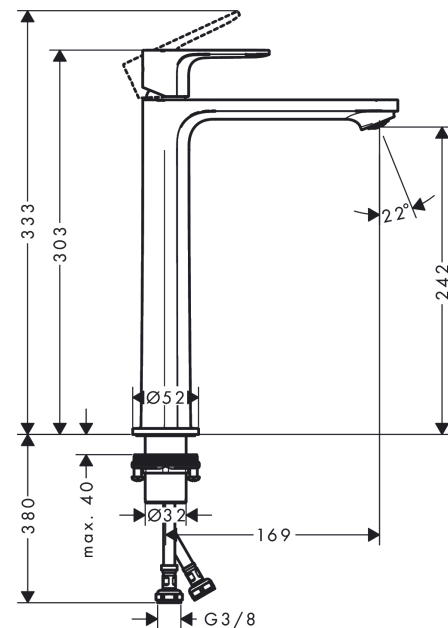

Rebris E

Single lever basin mixer 240 CoolStart for wash bowls without waste set

Finish: **Chrome** Article Number: **72583000**

Description

product features

- ComfortZone 240
- projection: 169 mm
- spout height: 242 mm
- handle variant: lever handle
- spray type: normal spray
- maximum flow rate at 3 bar: 5 l/min
- ceramic cartridge
- temperature limitation adjustable
- suitable for continuous flow water heaters
- connection type: G 3/8 connections
- connection dimension: DN15
- cold water in basic handle position
- aerator can be easily removed with the help of a coin and without tools
- EU taxonomy: max. 6 l/min - Substantial Contribution (SC) possible

Technology

Design awards

Product image

Scale drawing

Rebris E

Single lever basin mixer 240 CoolStart for wash bowls without waste set

Finish: **Chrome** Article Number: **72583000**

Flowchart

Rebris E

Single lever basin mixer 240 CoolStart for wash bowls without waste set

Finish: **Chrome** Article Number: **72583000**

Exploded Drawing

Year of production: >06/22

Rebris E

Single lever basin mixer 240 CoolStart for wash bowls without waste set

Finish: **Chrome** Article Number: **72583000**

Spare part list

Year of production: >06/22

Pos.	Description	Article Number	PC	PU
1	handle	94644000	10	1
2	screw cover	95704000	1	1
3	hollow set screw M6x10 DIN 916	96029000	1	1
4	flange	98863000	10	1
5	nut	98864000	9	1
6	O-ring 24x2	98388000	1	1
7	O-ring 27x1,5	92527000	4	1
8	O-ring 25x1,5	98146000	1	1
9	cartridge, assy	95973001	12	1
10	seal	98865000	8	1
11	adapter for cartridge	95975000	3	1
12	O-ring 23x2	98398000	1	1
13	aerator M24x1 (5 l/min)	94364000	3	1
14	fixing set (Ø 32)	13961000	7	1
15	lever collar	97548000	1	1
16	connection hose 600 mm M8x0,75 G3/8	96556000	7	1
17	O-ring 6,6x1,6	93019000	1	1
a	fixation extension 35 mm	13898000	12	1