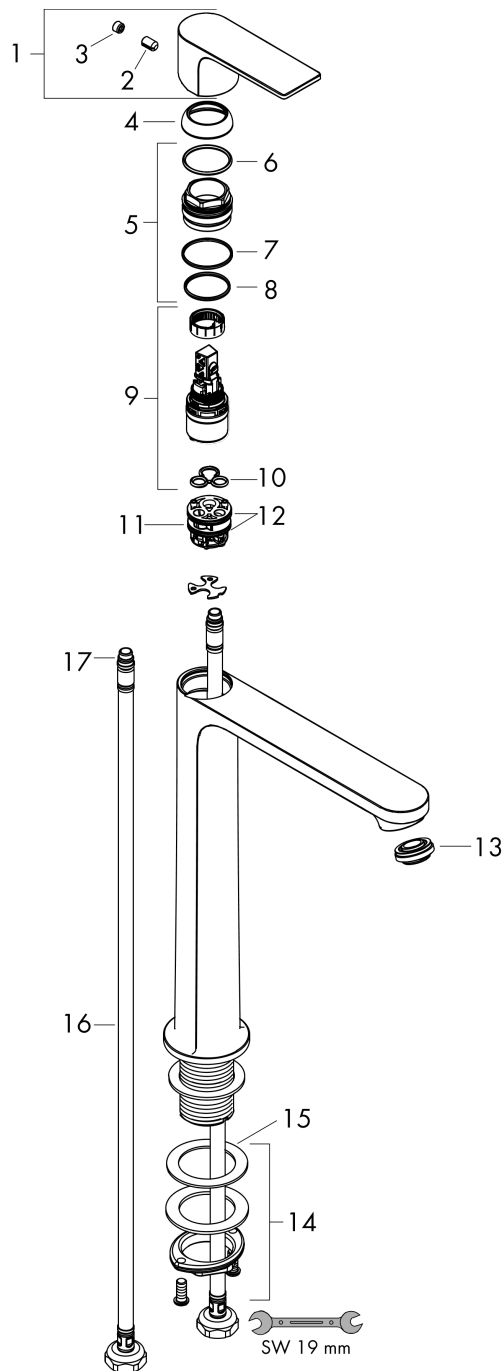

Rebris E

Single lever basin mixer 240 CoolStart for wash bowls without waste set

Finish: **Chrome** Article Number: **72583000**

Description

product features

- ComfortZone 240
- projection: 169 mm
- spout height: 242 mm
- handle variant: lever handle
- spray type: normal spray
- maximum flow rate at 3 bar: 5 l/min
- ceramic cartridge
- temperature limitation adjustable
- suitable for continuous flow water heaters
- connection type: G 3/8 connections
- connection dimension: DN15
- cold water in basic handle position
- aerator can be easily removed with the help of a coin and without tools
- EU taxonomy: max. 6 l/min - Substantial Contribution (SC) possible

Technology

Design awards

Product image

Scale drawing

Rebris E

Single lever basin mixer 240 CoolStart for wash bowls without waste set

Finish: **Chrome** Article Number: **72583000**

Flowchart

Rebris E

Single lever basin mixer 240 CoolStart for wash bowls without waste set

Finish: **Chrome** Article Number: **72583000**

Exploded Drawing

Year of production: >06/22

Rebris E

Single lever basin mixer 240 CoolStart for wash bowls without waste set

Finish: **Chrome** Article Number: **72583000**

Spare part list

Year of production: >06/22

Pos.	Description	Article Number	PC	PU
1	handle	94644000	10	1
2	screw cover	95704000	1	1
3	hollow set screw M6x10 DIN 916	96029000	1	1
4	flange	98863000	10	1
5	nut	98864000	9	1
6	O-ring 24x2	98388000	1	1
7	O-ring 27x1,5	92527000	4	1
8	O-ring 25x1,5	98146000	1	1
9	cartridge, assy	95973001	12	1
10	seal	98865000	8	1
11	adapter for cartridge	95975000	3	1
12	O-ring 23x2	98398000	1	1
13	aerator M24x1 (5 l/min)	94364000	3	1
14	fixing set (Ø 32)	13961000	7	1
15	lever collar	97548000	1	1
16	connection hose 600 mm M8x0,75 G3/8	96556000	7	1
17	O-ring 6,6x1,6	93019000	1	1
a	fixation extension 35 mm	13898000	12	1