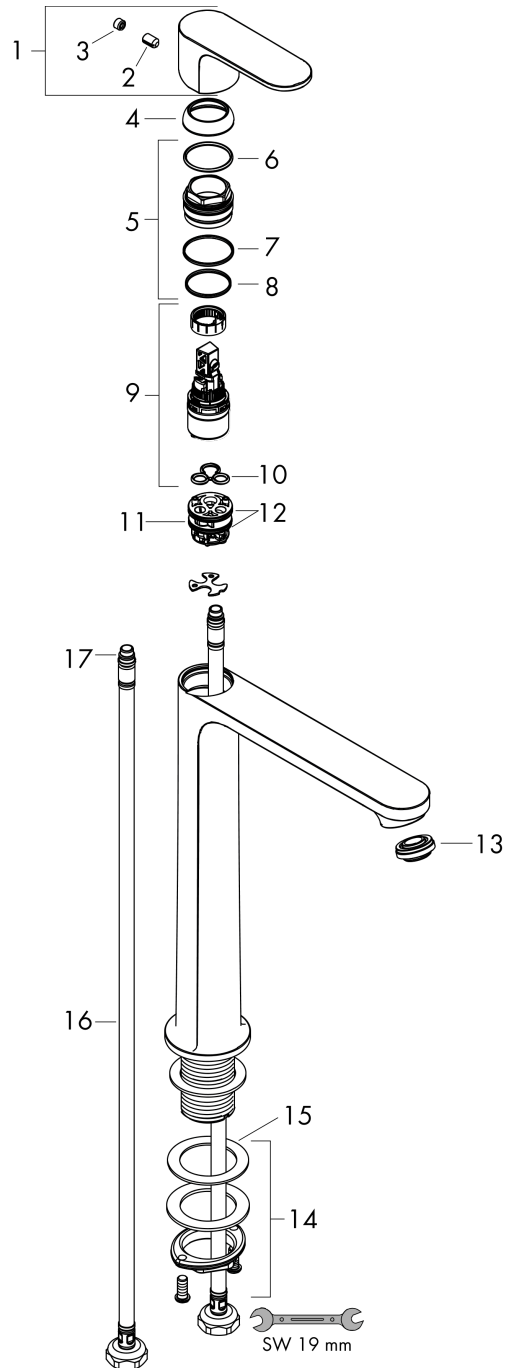

Rebris S

Single lever basin mixer 240 CoolStart for wash bowls without waste set

Finish: **Chrome** Article Number: **72582000**

Description

product features

- ComfortZone 240
- projection: 169 mm
- spout height: 242 mm
- handle variant: lever handle
- spray type: normal spray
- maximum flow rate at 3 bar: 5 l/min
- ceramic cartridge
- temperature limitation adjustable
- suitable for continuous flow water heaters
- connection type: G 3/8 connections
- connection dimension: DN15
- cold water in basic handle position
- aerator can be easily removed with the help of a coin and without tools
- EU taxonomy: max. 6 l/min - Substantial Contribution (SC) possible

Technology

Design awards

reddot winner 2022

Product image

Scale drawing

Rebris S

Single lever basin mixer 240 CoolStart for wash bowls without waste set

Finish: **Chrome** Article Number: **72582000**

Flowchart

Rebris S

Single lever basin mixer 240 CoolStart for wash bowls without waste set

Finish: **Chrome** Article Number: **72582000**

Exploded Drawing

Year of production: >06/22

Rebris S

Single lever basin mixer 240 CoolStart for wash bowls without waste set

Finish: **Chrome** Article Number: **72582000**

Spare part list

Year of production: >06/22

Pos.	Description	Article Number	PC	PU
1	handle	94644000	10	1
2	screw cover	95704000	1	1
3	hollow set screw M6x10 DIN 916	96029000	1	1
4	flange	98863000	10	1
5	nut	98864000	9	1
6	O-ring 24x2	98388000	1	1
7	O-ring 27x1,5	92527000	4	1
8	O-ring 25x1,5	98146000	1	1
9	cartridge, assy	95973001	12	1
10	seal	98865000	8	1
11	adapter for cartridge	95975000	3	1
12	O-ring 23x2	98398000	1	1
13	aerator M24x1 (5 l/min)	94364000	3	1
14	fixing set (Ø 32)	13961000	7	1
15	lever collar	97548000	1	1
16	connection hose 600 mm M8x0,75 G3/8	96556000	7	1
17	O-ring 6,6x1,6	93019000	1	1
a	fixation extension 35 mm	13898000	12	1