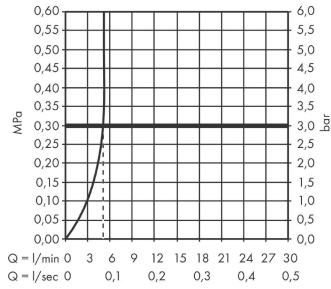

Rebris S

Single lever basin mixer 240 CoolStart for wash bowls without waste set

Finish: **Chrome** Article Number: **72582000**

Description

product features

- ComfortZone 240
- projection: 169 mm
- spout height: 242 mm
- handle variant: lever handle
- spray type: normal spray
- maximum flow rate at 3 bar: 5 l/min
- ceramic cartridge
- temperature limitation adjustable
- suitable for continuous flow water heaters
- connection type: G 3/8 connections
- connection dimension: DN15
- cold water in basic handle position
- aerator can be easily removed with the help of a coin and without tools
- EU taxonomy: max. 6 l/min - Substantial Contribution (SC) possible

Technology

Design awards

reddot winner 2022

Product image

Scale drawing

Rebris S

Single lever basin mixer 240 CoolStart for wash bowls without waste set

Finish: **Chrome** Article Number: **72582000**

Flowchart

Rebris S

Single lever basin mixer 240 CoolStart for wash bowls without waste set

Finish: **Chrome** Article Number: **72582000**

Exploded Drawing

Year of production: >06/22

Rebris S

Single lever basin mixer 240 CoolStart for wash bowls without waste set