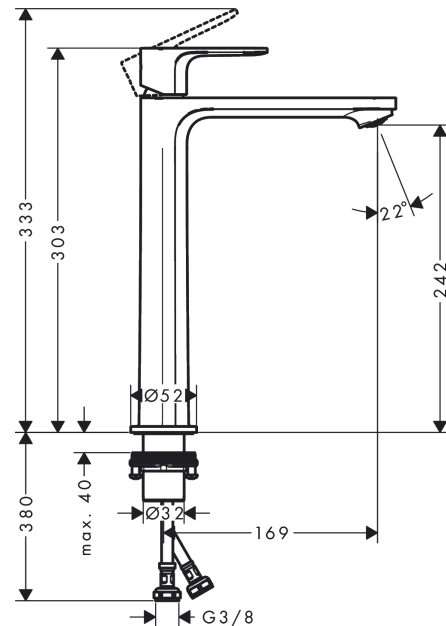

Rebris S

Single lever basin mixer 240 CoolStart for wash bowls without waste set

Finish: **Chrome** Article Number: **72582000**

Description

product features

- ComfortZone 240
- projection: 169 mm
- spout height: 242 mm
- handle variant: lever handle
- spray type: normal spray
- maximum flow rate at 3 bar: 5 l/min
- ceramic cartridge
- temperature limitation adjustable
- suitable for continuous flow water heaters
- connection type: G 3/8 connections
- connection dimension: DN15
- cold water in basic handle position
- aerator can be easily removed with the help of a coin and without tools
- EU taxonomy: max. 6 l/min - Substantial Contribution (SC) possible

Technology

Design awards

reddot winner 2022

Product image

Scale drawing

Rebris S

Single lever basin mixer 240 CoolStart for wash bowls without waste set

Finish: **Chrome** Article Number: **72582000**

Flowchart

Rebris S

Single lever basin mixer 240 CoolStart for wash bowls without waste set

Finish: **Chrome** Article Number: **72582000**

Exploded Drawing

Year of production: >06/22

Rebris S

Single lever basin mixer 240 CoolStart for wash bowls without waste set

Finish: **Chrome** Article Number: **72582000**

Spare part list

Year of production: >06/22

Pos.	Description	Article Number	PC	PU
1	handle	94644000	10	1
2	screw cover	95704000	1	1
3	hollow set screw M6x10 DIN 916	96029000	1	1
4	flange	98863000	10	1
5	nut	98864000	9	1
6	O-ring 24x2	98388000	1	1
7	O-ring 27x1,5	92527000	4	1
8	O-ring 25x1,5	98146000	1	1
9	cartridge, assy	95973001	12	1
10	seal	98865000	8	1
11	adapter for cartridge	95975000	3	1
12	O-ring 23x2	98398000	1	1
13	aerator M24x1 (5 l/min)	94364000	3	1
14	fixing set (Ø 32)	13961000	7	1
15	lever collar	97548000	1	1
16	connection hose 600 mm M8x0,75 G3/8	96556000	7	1
17	O-ring 6,6x1,6	93019000	1	1
a	fixation extension 35 mm	13898000	12	1