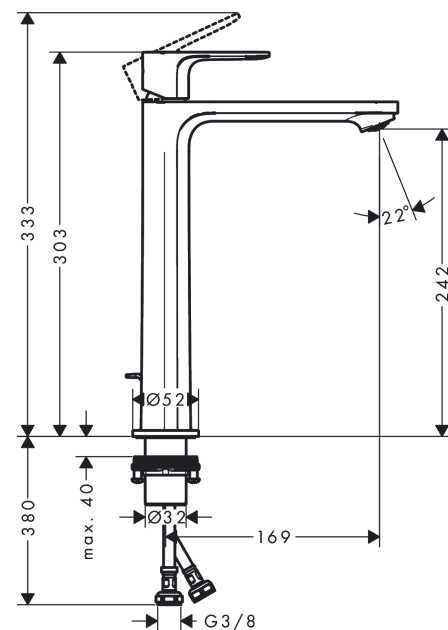

Scale drawing