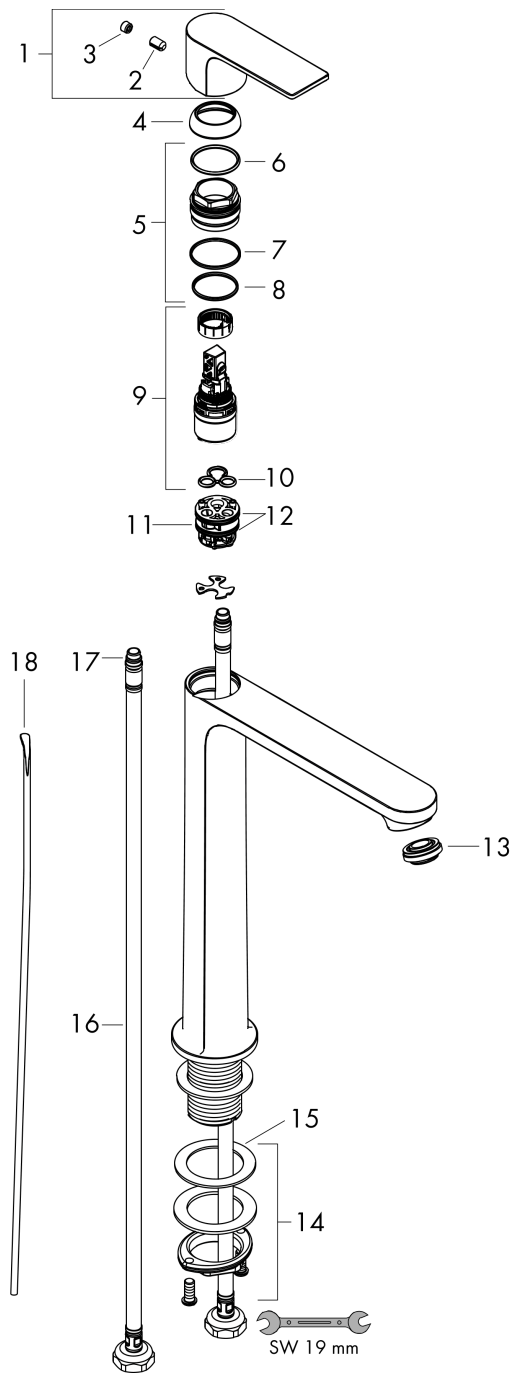

Rebris E

Single lever basin mixer 240 CoolStart for wash bowls with pop-up waste set

Finish: **Matt Black** Article Number: **72581670**

Description

product features

- consists of: single lever basin mixer, waste set
- ComfortZone 240
- projection: 169 mm
- spout height: 242 mm
- handle variant: lever handle
- spray type: normal spray
- maximum flow rate at 3 bar: 5 l/min
- ceramic cartridge
- temperature limitation adjustable
- suitable for continuous flow water heaters
- pop-up waste set G 1¼
- material waste set: synthetic
- connection type: G ¾ connections
- connection dimension: DN15
- cold water in basic handle position
- aerator can be easily removed with the help of a coin and without tools
- EU taxonomy: max. 6 l/min - Substantial Contribution (SC) possible

Flowchart

Rebris E

Single lever basin mixer 240 CoolStart for wash bowls with pop-up waste set

Finish: **Matt Black** Article Number: **72581670**

Exploded Drawing

Year of production: >06/22

Rebris E

Single lever basin mixer 240 CoolStart for wash bowls with pop-up waste set

Finish: **Matt Black** Article Number: **72581670**

Spare part list

Year of production: >06/22

Pos.	Description	Article Number	PC	PU
1	handle	94643670	60	1
2	hollow set screw M6x10 DIN 916	96029000	1	1
3	screw cover	95704610	51	1
4	flange	98863670	60	1
5	nut	98864000	9	1
6	O-ring 24x2	98388000	1	1
7	O-ring 27x1,5	92527000	4	1
8	O-ring 25x1,5	98146000	1	1
9	cartridge, assy	95973001	12	1
10	seal	98865000	8	1
11	adapter for cartridge	95975000	3	1
12	O-ring 23x2	98398000	1	1
13	aerator M24x1 (5 l/min)	94364000	3	1
14	fixing set (Ø 32)	13961000	7	1
15	lever collar	97548000	1	1
16	connection hose 600 mm M8x0,75 G3/8	96556000	7	1
17	O-ring 6,6x1,6	93019000	1	1
18	pull rod	96657670	54	1
a	pop up waste	94139670	64	1
b	fixation extension 35 mm	13898000	12	1
c	lever arm 340mm (ball-Ø12mm)	96324000	7	1