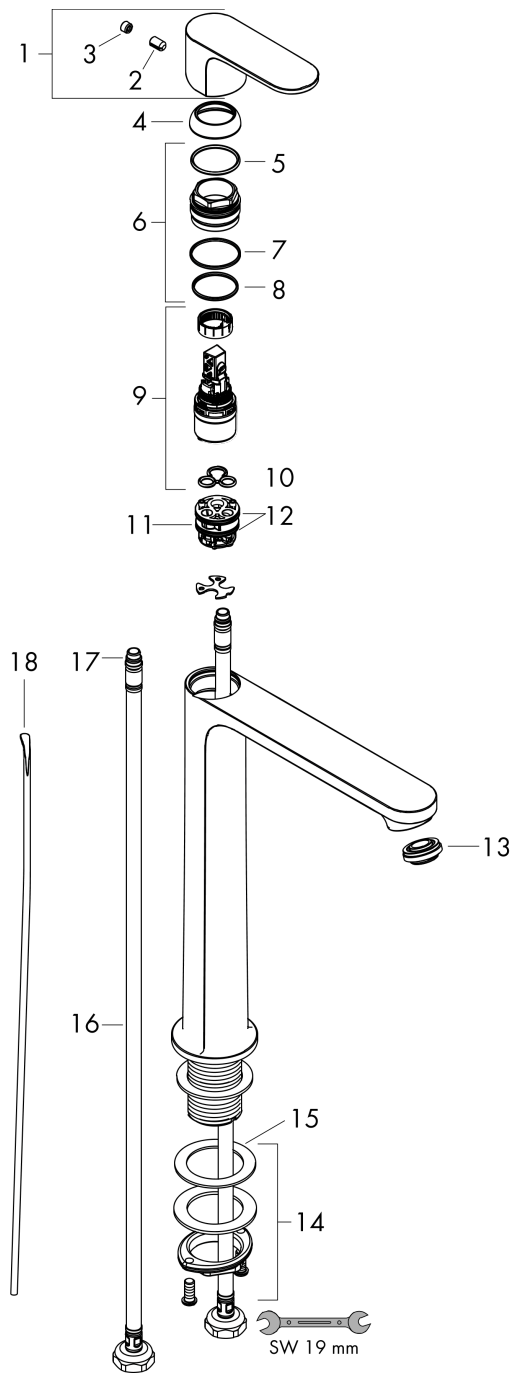

Rebris S

Single lever basin mixer 240 CoolStart for wash bowls with pop-up waste set

Finish: **Matt Black** Article Number: **72580670**

Description

product features

- consists of: single lever basin mixer, waste set
- ComfortZone 240
- projection: 169 mm
- spout height: 242 mm
- handle variant: lever handle
- spray type: normal spray
- maximum flow rate at 3 bar: 5 l/min
- ceramic cartridge
- temperature limitation adjustable
- suitable for continuous flow water heaters
- pop-up waste set G 1¼
- material waste set: synthetic
- connection type: G ¾ connections
- connection dimension: DN15
- cold water in basic handle position
- aerator can be easily removed with the help of a coin and without tools
- EU taxonomy: max. 6 l/min - Substantial Contribution (SC) possible

Rebris S

Single lever basin mixer 240 CoolStart for wash bowls with pop-up waste set

Finish: **Matt Black** Article Number: **72580670**

Exploded Drawing

Year of production: >06/22

Rebris S

Single lever basin mixer 240 CoolStart for wash bowls with pop-up waste set

Finish: **Matt Black** Article Number: **72580670**

Spare part list

Year of production: >06/22

Pos.	Description	Article Number	PC	PU
1	handle	94644670	60	1
2	hollow set screw M6x10 DIN 916	96029000	1	1
3	screw cover	95704610	51	1
4	flange	98863670	60	1
5	nut	98864000	9	1
6	O-ring 24x2	98388000	1	1
7	O-ring 27x1,5	92527000	4	1
8	O-ring 25x1,5	98146000	1	1
9	cartridge, assy	95973001	12	1
10	seal	98865000	8	1
11	adapter for cartridge	95975000	3	1
12	O-ring 23x2	98398000	1	1
13	aerator M24x1 (5 l/min)	94364000	3	1
14	fixing set (Ø 32)	13961000	7	1
15	lever collar	97548000	1	1
16	connection hose 600 mm M8x0,75 G3/8	96556000	7	1
17	O-ring 6,6x1,6	93019000	1	1
18	pull rod	96657670	54	1
a	pop up waste	94139670	64	1
b	fixation extension 35 mm	13898000	12	1
c	lever arm 340mm (ball-Ø12mm)	96324000	7	1