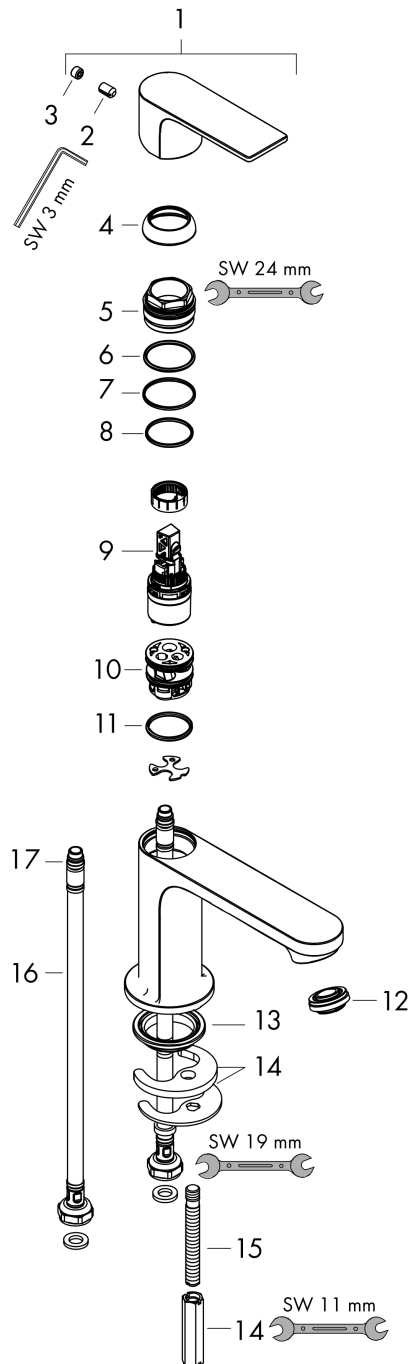

Rebris E
Single lever basin mixer 110 CoolStart without waste set
 Finish: **Matt Black** Article Number: **72560670**

Description

product features

- ComfortZone 110
- projection: 133 mm
- spout height: 109 mm
- handle variant: lever handle
- spray type: normal spray
- maximum flow rate at 3 bar: 5 l/min
- ceramic cartridge
- temperature limitation adjustable
- suitable for continuous flow water heaters
- connection type: G 3/8 connections
- connection dimension: DN15
- cold water in basic handle position
- aerator can be easily removed with the help of a coin and without tools
- EU taxonomy: max. 6 l/min - Substantial Contribution (SC) possible

Technology

Design awards

Product image

Scale drawing

Rebris E
Single lever basin mixer 110 CoolStart without waste set
 Finish: **Matt Black** Article Number: **72560670**

Flowchart

Rebris E
Single lever basin mixer 110 CoolStart without waste set
 Finish: **Matt Black** Article Number: **72560670**

Exploded Drawing

Year of production: >06/22

Rebris E

Single lever basin mixer 110 CoolStart without waste set

Finish: **Matt Black** Article Number: **72560670**

Spare part list

Year of production: >06/22

Pos.	Description	Article Number	PC	PU
1	handle	94645670	60	1
2	hollow set screw M6x10 DIN 916	96029000	1	1
3	screw cover	95704610	51	1
4	flange	98863670	60	1
5	nut	98864000	9	1
6	O-ring 24x2	98388000	1	1
7	O-ring 27x1,5	92527000	4	1
8	O-ring 25x1,5	98146000	1	1
9	cartridge, assy	95973001	12	1
10	adapter for cartridge	95975000	3	1
11	O-ring 23x2	98398000	1	1
12	aerator M24x1 (5 l/min)	94364000	3	1
13	seal Ø 42	98722000	2	1
14	fixing set	96016000	8	1
15	screw M8 x 68	97736000	2	1
16	connection hose 450 mm M8x0,75 G3/8	97206000	8	1
17	O-ring 6,6x1,6	93019000	1	1