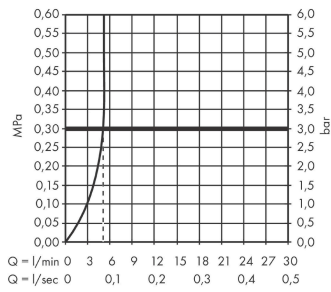

Rebris E
Single lever basin mixer 110 CoolStart without waste set
 Finish: **Matt Black** Article Number: **72560670**

Description

product features

- ComfortZone 110
- projection: 133 mm
- spout height: 109 mm
- handle variant: lever handle
- spray type: normal spray
- maximum flow rate at 3 bar: 5 l/min
- ceramic cartridge
- temperature limitation adjustable
- suitable for continuous flow water heaters
- connection type: G 3/8 connections
- connection dimension: DN15
- cold water in basic handle position
- aerator can be easily removed with the help of a coin and without tools
- EU taxonomy: max. 6 l/min - Substantial Contribution (SC) possible

Technology

Design awards

Product image

Scale drawing

Rebris E
Single lever basin mixer 110 CoolStart without waste set
 Finish: **Matt Black** Article Number: **72560670**

Flowchart

Rebris E
Single lever basin mixer 110 CoolStart without waste set
 Finish: **Matt Black** Article Number: **72560670**