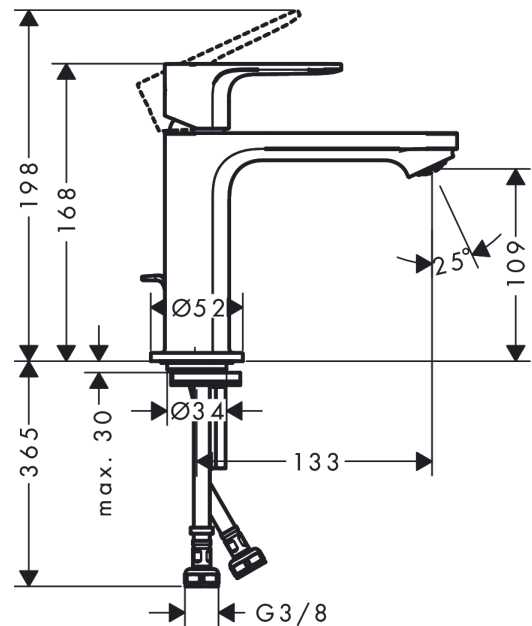

Rebris E
Single lever basin mixer 110 CoolStart without waste set
 Finish: **Matt Black** Article Number: **72560670**

Description

product features

- ComfortZone 110
- projection: 133 mm
- spout height: 109 mm
- handle variant: lever handle
- spray type: normal spray
- maximum flow rate at 3 bar: 5 l/min
- ceramic cartridge
- temperature limitation adjustable
- suitable for continuous flow water heaters
- connection type: G 3/8 connections
- connection dimension: DN15
- cold water in basic handle position
- aerator can be easily removed with the help of a coin and without tools
- EU taxonomy: max. 6 l/min - Substantial Contribution (SC) possible

Technology

Design awards

Product image

Scale drawing

Rebris E
Single lever basin mixer 110 CoolStart without waste set
 Finish: **Matt Black** Article Number: **72560670**

Flowchart

Rebris E
Single lever basin mixer 110 CoolStart without waste set
 Finish: **Matt Black** Article Number: **72560670**

Exploded Drawing

Year of production: >06/22

Rebris E

Single lever basin mixer 110 CoolStart without waste set

Finish: **Matt Black** Article Number: **72560670**

Spare part list

Year of production: >06/22

Pos.	Description	Article Number	PC	PU
1	handle	94645670	60	1
2	hollow set screw M6x10 DIN 916	96029000	1	1
3	screw cover	95704610	51	1
4	flange	98863670	60	1
5	nut	98864000	9	1
6	O-ring 24x2	98388000	1	1
7	O-ring 27x1,5	92527000	4	1
8	O-ring 25x1,5	98146000	1	1
9	cartridge, assy	95973001	12	1
10	adapter for cartridge	95975000	3	1
11	O-ring 23x2	98398000	1	1
12	aerator M24x1 (5 l/min)	94364000	3	1
13	seal Ø 42	98722000	2	1
14	fixing set	96016000	8	1
15	screw M8 x 68	97736000	2	1
16	connection hose 450 mm M8x0,75 G3/8	97206000	8	1
17	O-ring 6,6x1,6	93019000	1	1