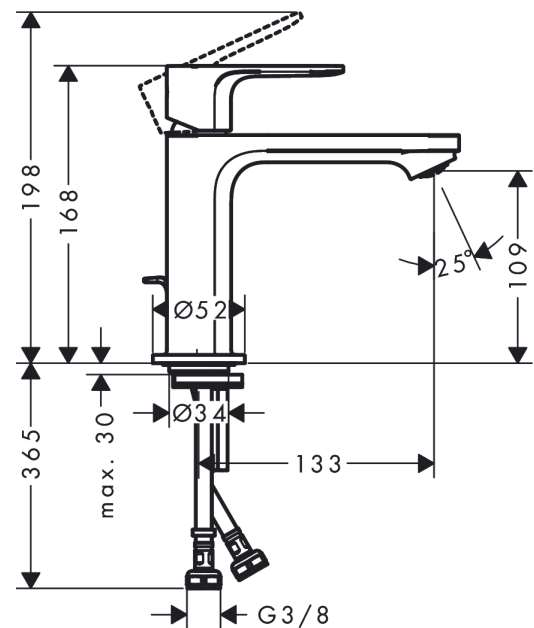

Rebris E
Single lever basin mixer 110 CoolStart without waste set
 Finish: **Chrome** Article Number: **72560000**

Description

product features

- ComfortZone 110
- projection: 133 mm
- spout height: 109 mm
- handle variant: lever handle
- spray type: normal spray
- maximum flow rate at 3 bar: 5 l/min
- ceramic cartridge
- temperature limitation adjustable
- suitable for continuous flow water heaters
- connection type: G 3/8 connections
- connection dimension: DN15
- cold water in basic handle position
- aerator can be easily removed with the help of a coin and without tools
- EU taxonomy: max. 6 l/min - Substantial Contribution (SC) possible

Technology

Design awards

Product image

Scale drawing

Rebris E
Single lever basin mixer 110 CoolStart without waste set
 Finish: **Chrome** Article Number: **72560000**

Flowchart

Rebris E
Single lever basin mixer 110 CoolStart without waste set
 Finish: **Chrome** Article Number: **72560000**

Exploded Drawing

Year of production: >06/22

Rebris E
Single lever basin mixer 110 CoolStart without waste set
 Finish: **Chrome** Article Number: **72560000**

Spare part list

Year of production: >06/22

Pos.	Description	Article Number	PC	PU
1	handle	94645000	10	1
2	hollow set screw M6x10 DIN 916	96029000	1	1
3	screw cover	95704000	1	1
4	flange	98863000	10	1
5	nut	98864000	9	1
6	O-ring 24x2	98388000	1	1
7	O-ring 27x1,5	92527000	4	1
8	O-ring 25x1,5	98146000	1	1
9	cartridge, assy	95973001	12	1
10	adapter for cartridge	95975000	3	1
11	O-ring 23x2	98398000	1	1
12	aerator M24x1 (5 l/min)	94364000	3	1
13	seal Ø 42	98722000	2	1
14	fixing set	96016000	8	1
15	screw M8 x 68	97736000	2	1
16	connection hose 450 mm M8x0,75 G3/8	97206000	8	1
17	O-ring 6,6x1,6	93019000	1	1