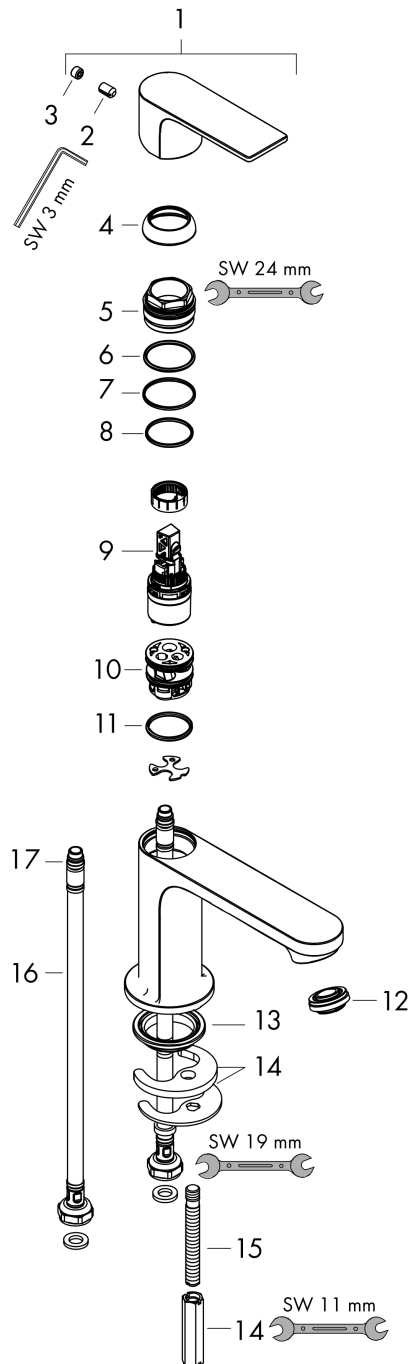

Rebris E
Single lever basin mixer 110 CoolStart without waste set
 Finish: **Chrome** Article Number: **72560000**

Description

product features

- ComfortZone 110
- projection: 133 mm
- spout height: 109 mm
- handle variant: lever handle
- spray type: normal spray
- maximum flow rate at 3 bar: 5 l/min
- ceramic cartridge
- temperature limitation adjustable
- suitable for continuous flow water heaters
- connection type: G 3/8 connections
- connection dimension: DN15
- cold water in basic handle position
- aerator can be easily removed with the help of a coin and without tools
- EU taxonomy: max. 6 l/min - Substantial Contribution (SC) possible

Technology

Design awards

Product image

Scale drawing

Rebris E
Single lever basin mixer 110 CoolStart without waste set
 Finish: **Chrome** Article Number: **72560000**

Flowchart

Rebris E
Single lever basin mixer 110 CoolStart without waste set
 Finish: **Chrome** Article Number: **72560000**

Exploded Drawing

Year of production: >06/22

Rebris E
Single lever basin mixer 110 CoolStart without waste set
 Finish: **Chrome** Article Number: **72560000**

Spare part list

Year of production: >06/22

Pos.	Description	Article Number	PC	PU
1	handle	94645000	10	1
2	hollow set screw M6x10 DIN 916	96029000	1	1
3	screw cover	95704000	1	1
4	flange	98863000	10	1
5	nut	98864000	9	1
6	O-ring 24x2	98388000	1	1
7	O-ring 27x1,5	92527000	4	1
8	O-ring 25x1,5	98146000	1	1
9	cartridge, assy	95973001	12	1
10	adapter for cartridge	95975000	3	1
11	O-ring 23x2	98398000	1	1
12	aerator M24x1 (5 l/min)	94364000	3	1
13	seal Ø 42	98722000	2	1
14	fixing set	96016000	8	1
15	screw M8 x 68	97736000	2	1
16	connection hose 450 mm M8x0,75 G3/8	97206000	8	1
17	O-ring 6,6x1,6	93019000	1	1