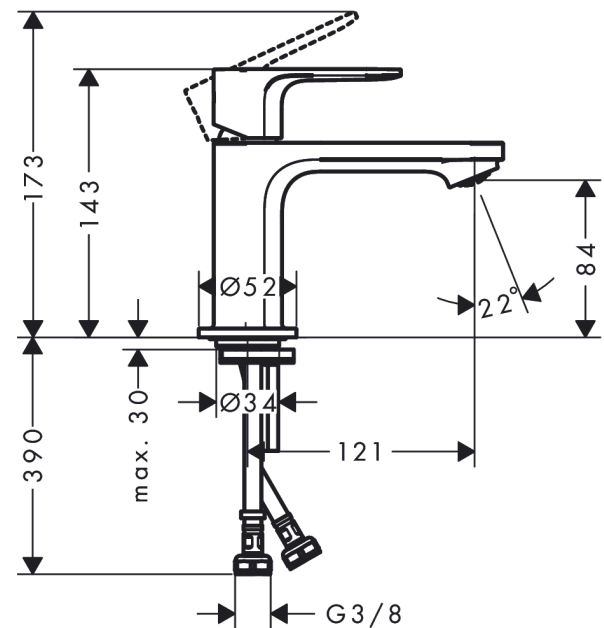

### Description

**product features**

- ComfortZone 80
- projection: 121 mm
- spout height: 84 mm
- handle variant: lever handle
- spray type: normal spray
- maximum flow rate at 3 bar: 5 l/min
- ceramic cartridge
- temperature limitation adjustable
- suitable for continuous flow water heaters
- connection type: G 3/8 connections
- connection dimension: DN15
- cold water in basic handle position
- aerator can be easily removed with the help of a coin and without tools
- EU taxonomy: max. 6 l/min - Substantial Contribution (SC) possible

### Scale drawing

**Rebris E**  
**Single lever basin mixer 80 CoolStart without waste set**  
 Finish: **Matt Black** Article Number: **72554670**

**Flowchart**

**Rebris E**  
**Single lever basin mixer 80 CoolStart without waste set**  
 Finish: **Matt Black** Article Number: **72554670**

**Exploded Drawing**

Year of production: >06/22

**Rebris E**

**Single lever basin mixer 80 CoolStart without waste set**

Finish: **Matt Black** Article Number: **72554670**

**Spare part list**

Year of production: >06/22

Pos.	Description	Article Number	PC	PU
1	handle	94645670	60	1
2	hollow set screw M6x10 DIN 916	96029000	1	1
3	screw cover	95704610	51	1
4	flange	98863670	60	1
5	nut	98864000	9	1
6	O-ring 24x2	98388000	1	1
7	O-ring 27x1,5	92527000	4	1
8	O-ring 25x1,5	98146000	1	1
9	cartridge, assy	95973001	12	1
10	adapter for cartridge	95975000	3	1
11	O-ring 23x2	98398000	1	1
12	aerator M24x1 (5 l/min)	94364000	3	1
13	seal Ø 42	98722000	2	1
14	fixing set	96016000	8	1
15	screw M8 x 68	97736000	2	1
16	connection hose 450 mm M8x0,75 G3/8	97206000	8	1
17	O-ring 6,6x1,6	93019000	1	1