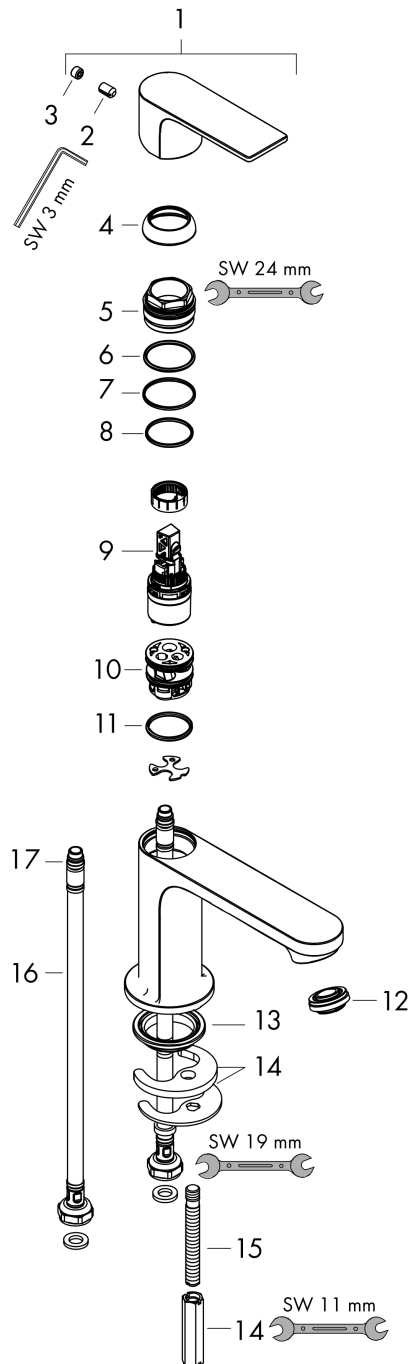

### Description

**product features**

- ComfortZone 80
- projection: 121 mm
- spout height: 84 mm
- handle variant: lever handle
- spray type: normal spray
- maximum flow rate at 3 bar: 5 l/min
- ceramic cartridge
- temperature limitation adjustable
- suitable for continuous flow water heaters
- connection type: G 3/8 connections
- connection dimension: DN15
- cold water in basic handle position
- aerator can be easily removed with the help of a coin and without tools
- EU taxonomy: max. 6 l/min - Substantial Contribution (SC) possible

### Scale drawing

**Rebris E**  
**Single lever basin mixer 80 CoolStart without waste set**  
 Finish: **Matt Black** Article Number: **72554670**

**Flowchart**

**Rebris E**  
**Single lever basin mixer 80 CoolStart without waste set**  
 Finish: **Matt Black** Article Number: **72554670**

**Exploded Drawing**

Year of production: >06/22

**Rebris E**

**Single lever basin mixer 80 CoolStart without waste set**

Finish: **Matt Black** Article Number: **72554670**

**Spare part list**

Year of production: >06/22

Pos.	Description	Article Number	PC	PU
1	handle	94645670	60	1
2	hollow set screw M6x10 DIN 916	96029000	1	1
3	screw cover	95704610	51	1
4	flange	98863670	60	1
5	nut	98864000	9	1
6	O-ring 24x2	98388000	1	1
7	O-ring 27x1,5	92527000	4	1
8	O-ring 25x1,5	98146000	1	1
9	cartridge, assy	95973001	12	1
10	adapter for cartridge	95975000	3	1
11	O-ring 23x2	98398000	1	1
12	aerator M24x1 (5 l/min)	94364000	3	1
13	seal Ø 42	98722000	2	1
14	fixing set	96016000	8	1
15	screw M8 x 68	97736000	2	1
16	connection hose 450 mm M8x0,75 G3/8	97206000	8	1
17	O-ring 6,6x1,6	93019000	1	1