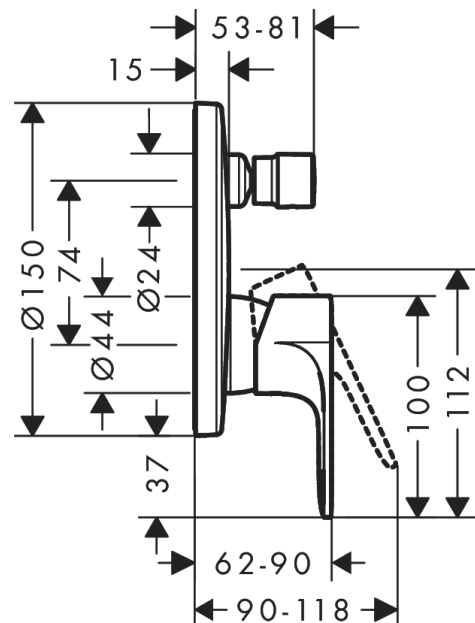

Rebris E

Single lever bath mixer for concealed installation for iBox universal

Finish: **Matt Black** Article Number: **72468670**

Description

product features

- 2 functions
- flow rate upper outlet: 21 l/min
- flow rate lower outlet: 29 l/min
- maximum flow rate at 3 bar: 27,6 l/min
- flow rate for bath spout at 3 bar: 27,6 l/min
- flow rate of hand shower at 3 bar: 21,2 l/min
- M35
- temperature limitation adjustable
- diverter with automatic resetting
- non-return valve
- connection type: basic set
- wall-mounted
- min. operating pressure: 1 bar
- max. operating pressure: 10 bar
- no additional maintenance opening required

Design awards

reddot winner 2022

Product image

Scale drawing

Rebris E

Single lever bath mixer for concealed installation for iBox universal

Finish: **Matt Black** Article Number: **72468670**

Flowchart

Rebris E

Single lever bath mixer for concealed installation for iBox universal

Finish: **Matt Black** Article Number: **72468670**

Exploded Drawing

Year of production: >06/22

Rebris E

Single lever bath mixer for concealed installation for iBox universal