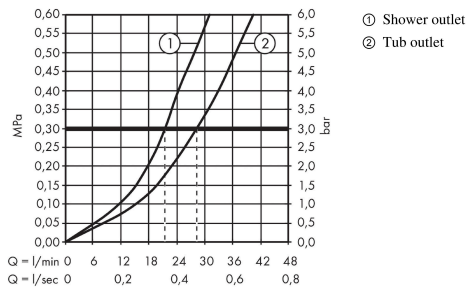

Rebris E

Single lever bath mixer for concealed installation for iBox universal

Finish: **Matt Black** Article Number: **72468670**

Description

product features

- 2 functions
- flow rate upper outlet: 21 l/min
- flow rate lower outlet: 29 l/min
- maximum flow rate at 3 bar: 27,6 l/min
- flow rate for bath spout at 3 bar: 27,6 l/min
- flow rate of hand shower at 3 bar: 21,2 l/min
- M35
- temperature limitation adjustable
- diverter with automatic resetting
- non-return valve
- connection type: basic set
- wall-mounted
- min. operating pressure: 1 bar
- max. operating pressure: 10 bar
- no additional maintenance opening required

Design awards

reddot winner 2022

Product image

Scale drawing

Rebris E

Single lever bath mixer for concealed installation for iBox universal

Finish: **Matt Black** Article Number: **72468670**

Flowchart