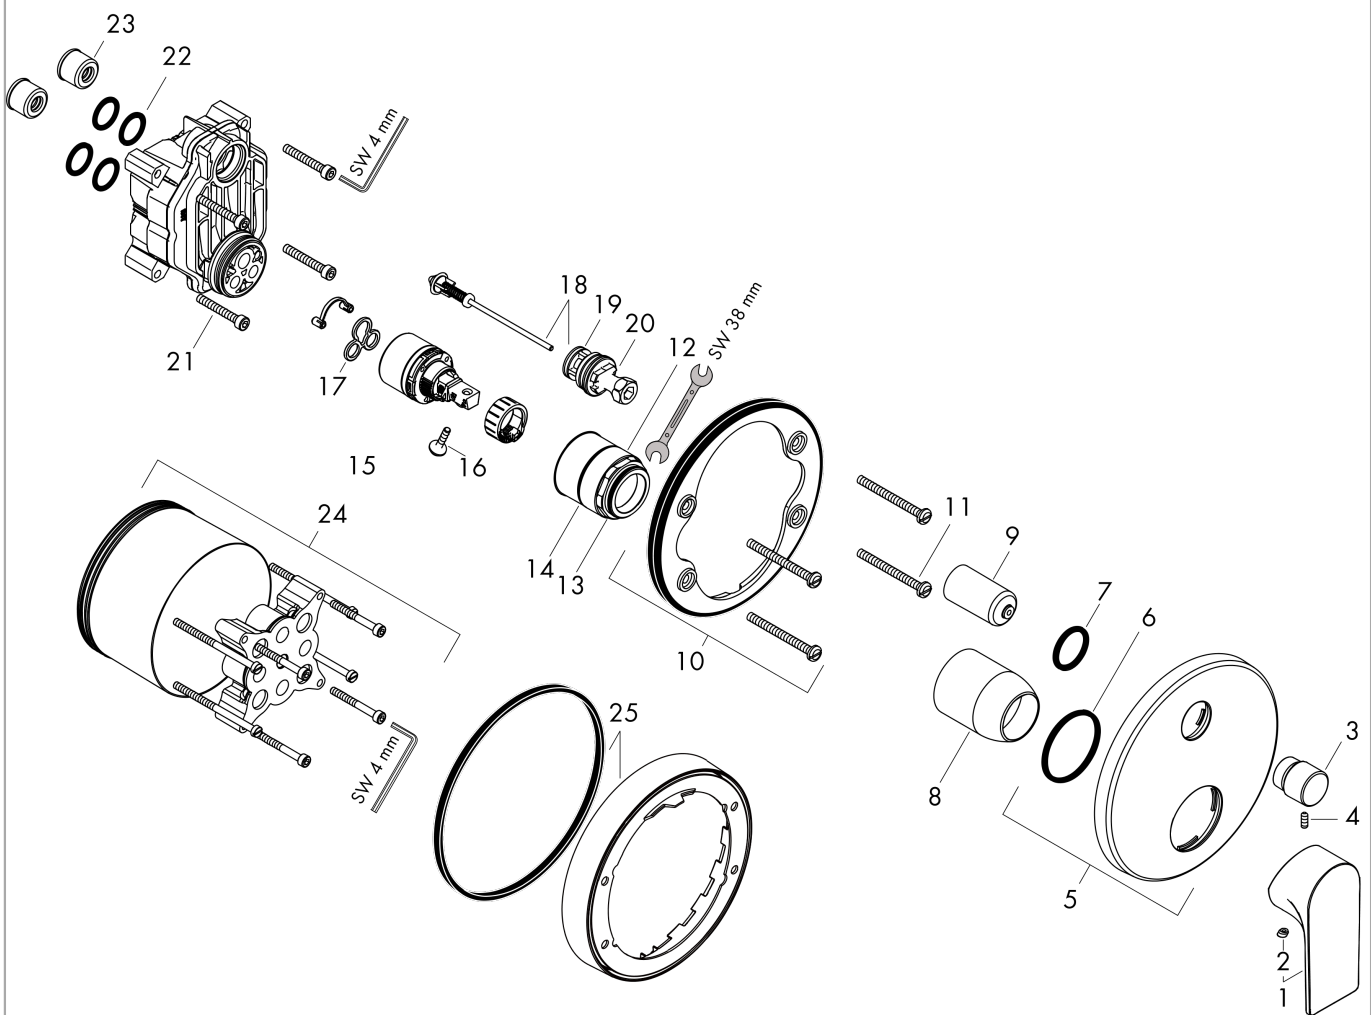

Rebris E

Single lever bath mixer for concealed installation for iBox universal

Finish: **Matt Black** Article Number: **72468670**

Description

product features

- 2 functions
- flow rate upper outlet: 21 l/min
- flow rate lower outlet: 29 l/min
- maximum flow rate at 3 bar: 27,6 l/min
- flow rate for bath spout at 3 bar: 27,6 l/min
- flow rate of hand shower at 3 bar: 21,2 l/min
- M35
- temperature limitation adjustable
- diverter with automatic resetting
- non-return valve
- connection type: basic set
- wall-mounted
- min. operating pressure: 1 bar
- max. operating pressure: 10 bar
- no additional maintenance opening required

Rebris E

Single lever bath mixer for concealed installation for iBox universal

Finish: **Matt Black** Article Number: **72468670**

Exploded Drawing

Year of production: >06/22

Rebris E

Single lever bath mixer for concealed installation for iBox universal

Finish: **Matt Black** Article Number: **72468670**

Spare part list

Year of production: >06/22

Pos.	Description	Article Number	PC	PU
1	handle	94655670	60	1
2	screw cover	96338000	1	1
3	diverter knob	98795670	60	1
4	hollow set screw M4x10	97667000	1	1
5	escutcheon Ø 150 mm	98791670	61	1
6	O-ring 43x3	98418000	1	1
7	O-ring 23x3	98142000	1	1
8	sleeve	98790670	58	1
9	sleeve	98794670	58	1
10	holder for escutcheon	98793000	9	1
11	set of fixing screws	96454000	3	1
12	nut	98796000	9	1
13	O-ring 30x1,5	98433000	1	1
14	O-ring 39x1,5	98400000	1	1
15	cartridge, assy	92730000	11	1
16	locking screw for handle	95140000	2	1
17	seal	95008000	3	1
18	selector assy	95014000	11	1
19	O-ring 16x2,3	98207000	1	1
20	O-ring 20x2,5	92602000	2	1
21	set of screws	93243000	3	1
22	O-ring 16x2	98133000	1	1
23	noise reduction	94073000	7	1
24	extension 25 mm	13595000	98	1
25	extension 22 mm (Ø 150 mm)	13597670	98	1
a	concealed item	01800180	98	1
b	extension 10 mm for iBox universal with shut-off unit	92332000	15	1
c	set of screws	93244000	3	1