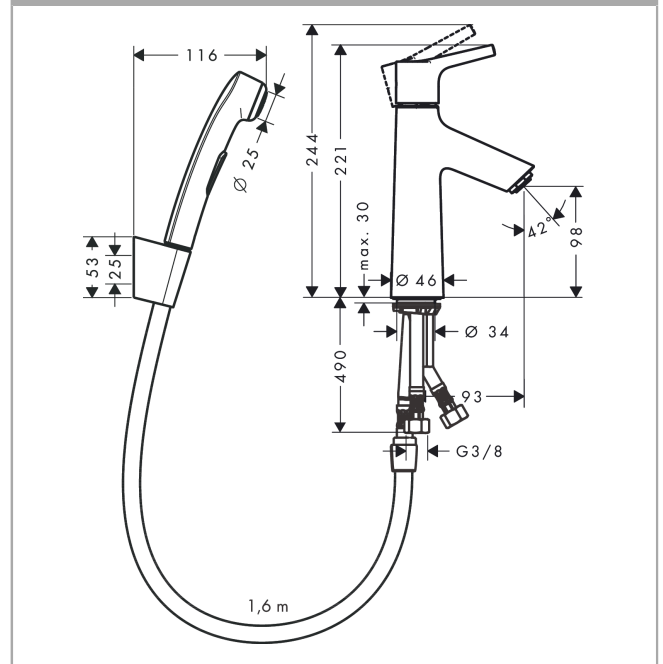

## Talis S

Single lever basin mixer with bidette hand shower and shower hose 160 cm

Finish: **Chrome** Article Number: **72290000**

#### product features

- consists of: single lever basin mixer, bidette hand shower, shower holder, shower hose, waste set
- ComfortZone 100
- projection: 93 mm
- spout height: 98 mm
- handle variant: lever handle
- maximum flow rate at 3 bar: 5,7 l/min
- ceramic cartridge
- temperature limitation adjustable
- suitable for continuous flow water heaters
- push-open waste set G 1¼
- material waste set: synthetic
- connection type: G ¾ connections
- connection dimension: DN15
- EU taxonomy: max. 6 l/min - Substantial Contribution (SC) possible

### Scale drawing

**Talis S**

**Single lever basin mixer with bidette hand shower and shower hose 160 cm**

Finish: **Chrome** Article Number: **72290000**

**Flowchart**

**Talis S**

Single lever basin mixer with bidette hand shower and shower hose 160 cm

### Spare part list

Year of production: >01/16

Pos.	Description	Article Number	PC	PU
1	handle	92626000	8	1
2	screw cover	95704000	1	1
3	flange	92625000	8	1
4	nut	92627000	6	1
5	O-ring 27x1,5	92527000	4	1
6	cartridge, assy	97685000	11	1
7	seal	98865000	8	1
8	adapter for cartridge	92628000	6	1
9	O-ring 23x2	98398000	1	1
10	aerator M24x1 (15 l/min)	92510000	4	1
11	screw M8 x 68	97736000	2	1
12	seal Ø 42	98722000	2	1
13	fixing set	96016000	8	1
14	connection hose 600 mm M8x0,75 G3/8	96556000	7	1
15	O-ring 7x1,5	98422000	1	1
16	shower hose Isiflex'B 1,60 m	28276000	99	1
17	filter packing	94246000	1	1
18	handshower	96907000	99	1
19	guide	98918000	1	1
a	push-open waste set	50105000	99	1
b	seal Ø 45	98996000	3	1