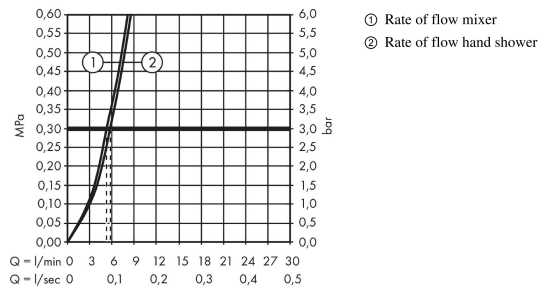

#### product features

- consists of: single lever basin mixer, bidette hand shower, shower holder, shower hose, waste set
- ComfortZone 100
- projection: 93 mm
- spout height: 98 mm
- handle variant: lever handle
- maximum flow rate at 3 bar: 5,7 l/min
- ceramic cartridge
- temperature limitation adjustable
- suitable for continuous flow water heaters
- push-open waste set G 1¼
- material waste set: synthetic
- connection type: G ¾ connections
- connection dimension: DN15
- EU taxonomy: max. 6 l/min - Substantial Contribution (SC) possible

### Scale drawing

**Talis S**

**Single lever basin mixer with bidette hand shower and shower hose 160 cm**

Finish: **Chrome** Article Number: **72290000**

**Flowchart**

**Talis S**

Single lever basin mixer with bidette hand shower and shower hose 160 cm