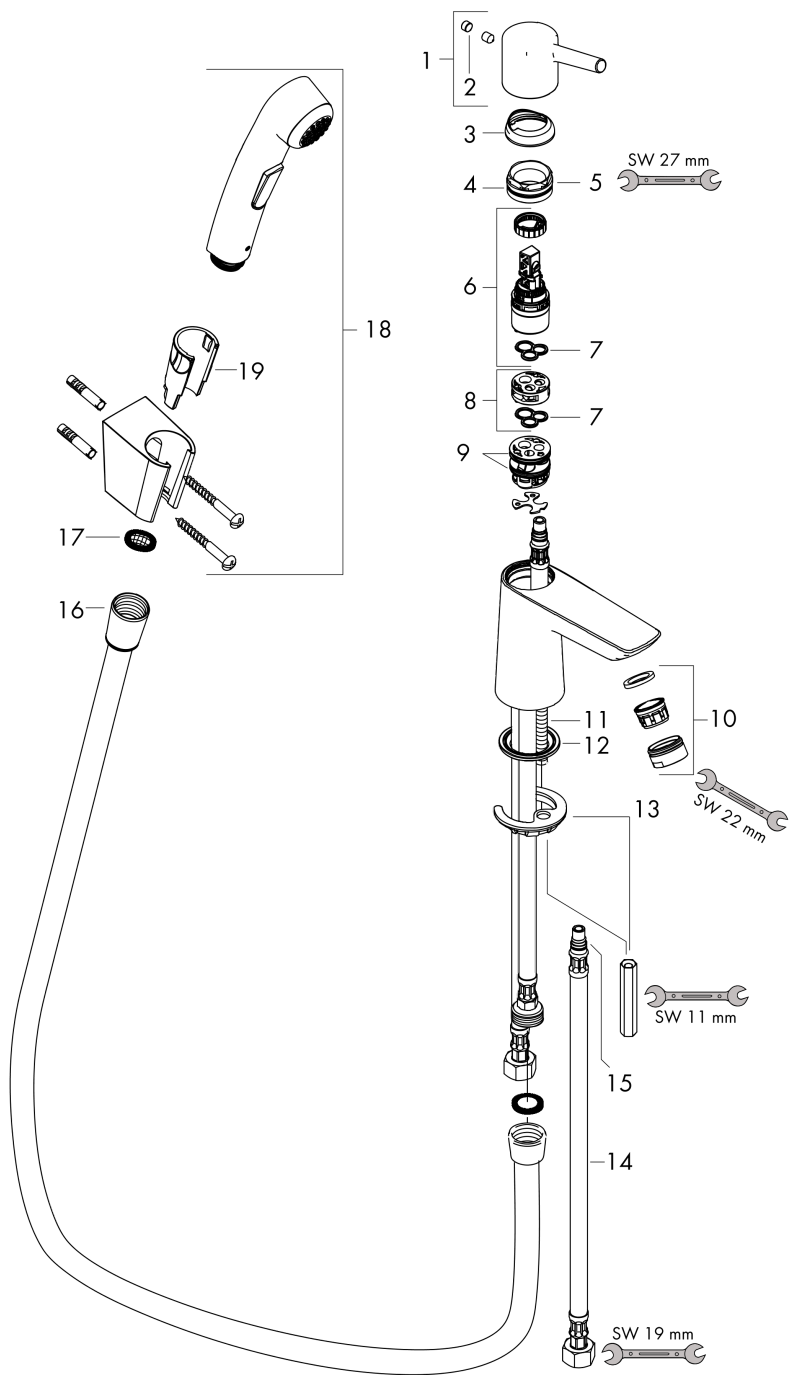

#### product features

- consists of: single lever basin mixer, bidette hand shower, shower holder, shower hose, waste set
- ComfortZone 100
- projection: 93 mm
- spout height: 98 mm
- handle variant: lever handle
- maximum flow rate at 3 bar: 5,7 l/min
- ceramic cartridge
- temperature limitation adjustable
- suitable for continuous flow water heaters
- push-open waste set G 1¼
- material waste set: synthetic
- connection type: G ¾ connections
- connection dimension: DN15
- EU taxonomy: max. 6 l/min - Substantial Contribution (SC) possible

### Scale drawing

**Talis S**

**Single lever basin mixer with bidette hand shower and shower hose 160 cm**

Finish: **Chrome** Article Number: **72290000**

**Flowchart**

**Talis S**

Single lever basin mixer with bidette hand shower and shower hose 160 cm

Finish: **Chrome** Article Number: **72290000**

**Exploded Drawing**

Year of production: >01/16

### Spare part list

Year of production: >01/16

Pos.	Description	Article Number	PC	PU
1	handle	92626000	8	1
2	screw cover	95704000	1	1
3	flange	92625000	8	1
4	nut	92627000	6	1
5	O-ring 27x1,5	92527000	4	1
6	cartridge, assy	97685000	11	1
7	seal	98865000	8	1
8	adapter for cartridge	92628000	6	1
9	O-ring 23x2	98398000	1	1
10	aerator M24x1 (15 l/min)	92510000	4	1
11	screw M8 x 68	97736000	2	1
12	seal Ø 42	98722000	2	1
13	fixing set	96016000	8	1
14	connection hose 600 mm M8x0,75 G3/8	96556000	7	1
15	O-ring 7x1,5	98422000	1	1
16	shower hose Isiflex'B 1,60 m	28276000	99	1
17	filter packing	94246000	1	1
18	handshower	96907000	99	1
19	guide	98918000	1	1
a	push-open waste set	50105000	99	1
b	seal Ø 45	98996000	3	1