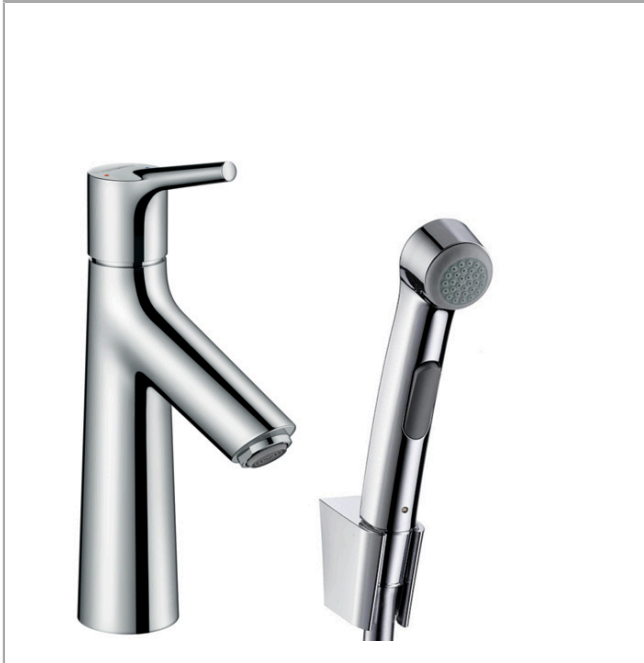

## Talis S

Single lever basin mixer with bidette hand shower and shower hose 160 cm

Finish: **Chrome** Article Number: **72290000**

#### product features

- consists of: single lever basin mixer, bidette hand shower, shower holder, shower hose, waste set
- ComfortZone 100
- projection: 93 mm
- spout height: 98 mm
- handle variant: lever handle
- maximum flow rate at 3 bar: 5,7 l/min
- ceramic cartridge
- temperature limitation adjustable
- suitable for continuous flow water heaters
- push-open waste set G 1¼
- material waste set: synthetic
- connection type: G ¾ connections
- connection dimension: DN15
- EU taxonomy: max. 6 l/min - Substantial Contribution (SC) possible

### Scale drawing

**Talis S**

**Single lever basin mixer with bidette hand shower and shower hose 160 cm**

Finish: **Chrome** Article Number: **72290000**

**Flowchart**

**Talis S**

Single lever basin mixer with bidette hand shower and shower hose 160 cm