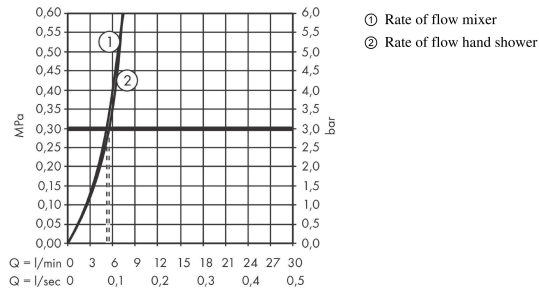

### Scale drawing

**Rebris E**

**Single lever basin mixer 110 with bidé hand shower and shower hose 160 cm without waste set**

Finish: **Chrome** Article Number: **72216000**

**Flowchart**

**Rebris E**

**Single lever basin mixer 110 with bidé hand shower and shower hose 160 cm without waste set**