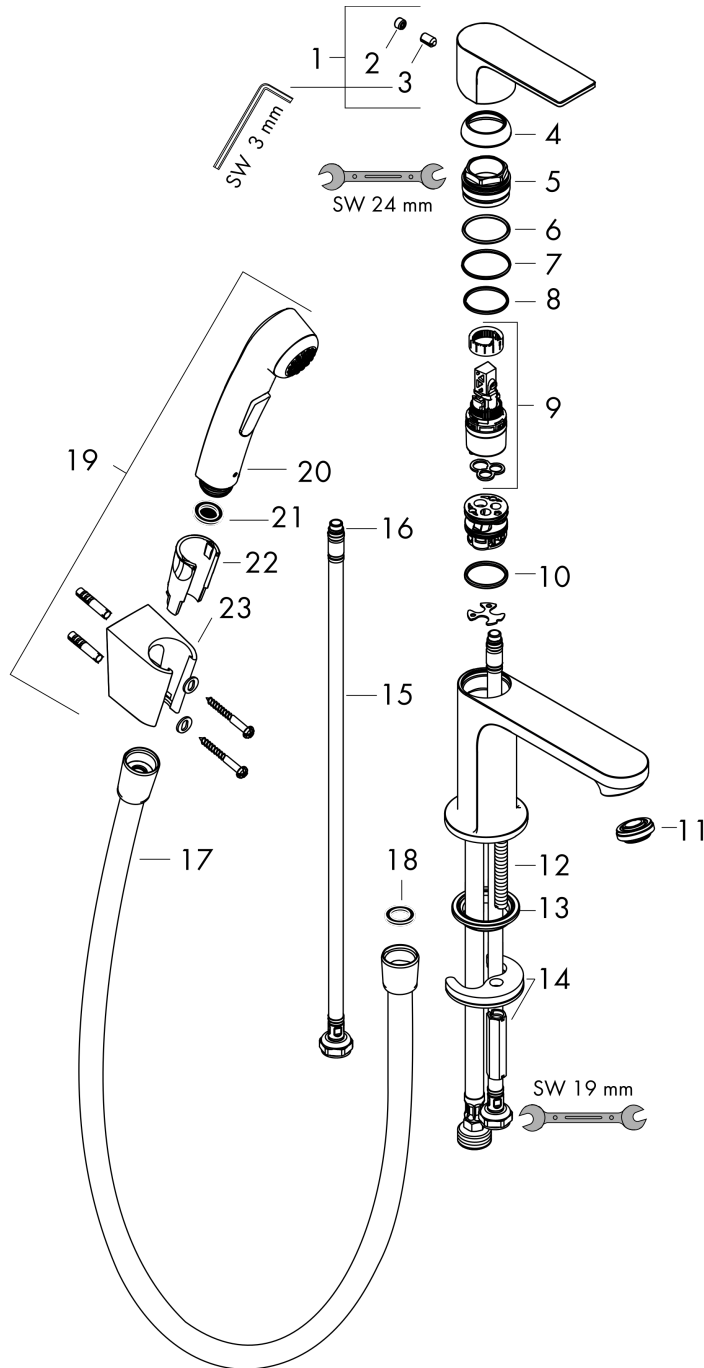

#### product features

- consists of: single lever basin mixer, bidette hand shower, shower holder, shower hose
- ComfortZone 110
- projection: 133 mm
- spout height: 109 mm
- handle variant: lever handle
- spray type: normal spray
- maximum flow rate at 3 bar: 4,7 l/min
- ceramic cartridge
- temperature limitation adjustable
- suitable for continuous flow water heaters
- connection type: G 3/8 connections
- connection dimension: DN15
- aerator can be easily removed with the help of a coin and without tools
- EU taxonomy: max. 6 l/min - Substantial Contribution (SC) possible

### Scale drawing

**Rebris E**

**Single lever basin mixer 110 with bidé hand shower and shower hose 160 cm without waste set**

Finish: **Chrome** Article Number: **72216000**

**Flowchart**

**Rebris E**

**Single lever basin mixer 110 with bidé hand shower and shower hose 160 cm without waste set**

Finish: **Chrome** Article Number: **72216000**

**Exploded Drawing**

Year of production: >06/22

### Spare part list

Year of production: >06/22

Pos.	Description	Article Number	PC	PU
1	handle	94643000	10	1
2	screw cover	95704000	1	1
3	hollow set screw M6x10 DIN 916	96029000	1	1
4	flange	98863000	10	1
5	nut	98864000	9	1
6	O-ring 24x2	98388000	1	1
7	O-ring 27x1,5	92527000	4	1
8	O-ring 25x1,5	98146000	1	1
9	cartridge, assy	97685000	11	1
10	O-ring 23x2	98398000	1	1
11	aerator M24x1 (5 l/min)	94364000	3	1
12	screw M8 x 68	97736000	2	1
13	seal Ø 42	98722000	2	1
14	fixing set	96016000	8	1
15	connection hose 450 mm M8x0,75 G3/8	97206000	8	1
16	O-ring 6,6x1,6	93019000	1	1
17	shower hose Isiflex'B 1,60 m	28276000	99	1
18	seal	98058000	1	1
19	handshower	96907000	99	1
20	handshower	28338000	99	1
21	filter packing	94246000	1	1
22	guide	98918000	1	1
23	shower holder	28331000	99	1