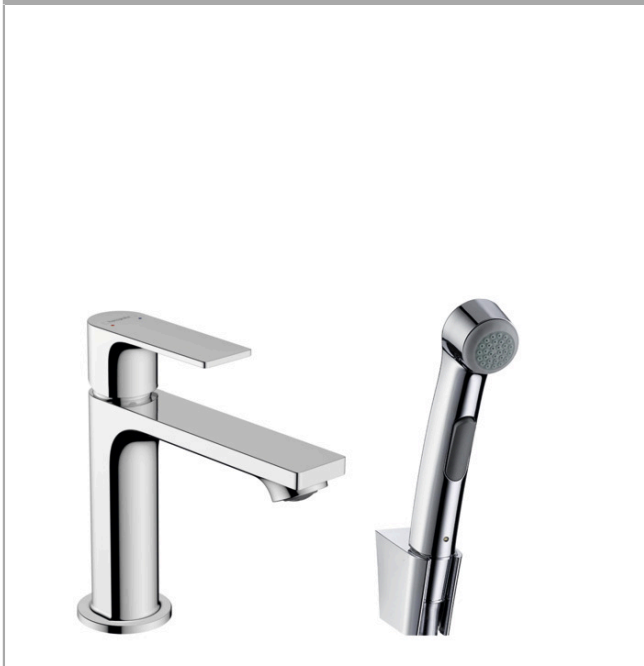

## Rebris E

Single lever basin mixer 110 with bidé hand shower and shower hose 160 cm without waste set

Finish: **Chrome** Article Number: **72216000**

#### product features

- consists of: single lever basin mixer, bidette hand shower, shower holder, shower hose
- ComfortZone 110
- projection: 133 mm
- spout height: 109 mm
- handle variant: lever handle
- spray type: normal spray
- maximum flow rate at 3 bar: 4,7 l/min
- ceramic cartridge
- temperature limitation adjustable
- suitable for continuous flow water heaters
- connection type: G 3/8 connections
- connection dimension: DN15
- aerator can be easily removed with the help of a coin and without tools
- EU taxonomy: max. 6 l/min - Substantial Contribution (SC) possible

### Scale drawing

**Rebris E**

**Single lever basin mixer 110 with bidé hand shower and shower hose 160 cm without waste set**

Finish: **Chrome** Article Number: **72216000**

**Flowchart**

**Rebris E**

**Single lever basin mixer 110 with bidé hand shower and shower hose 160 cm without waste set**