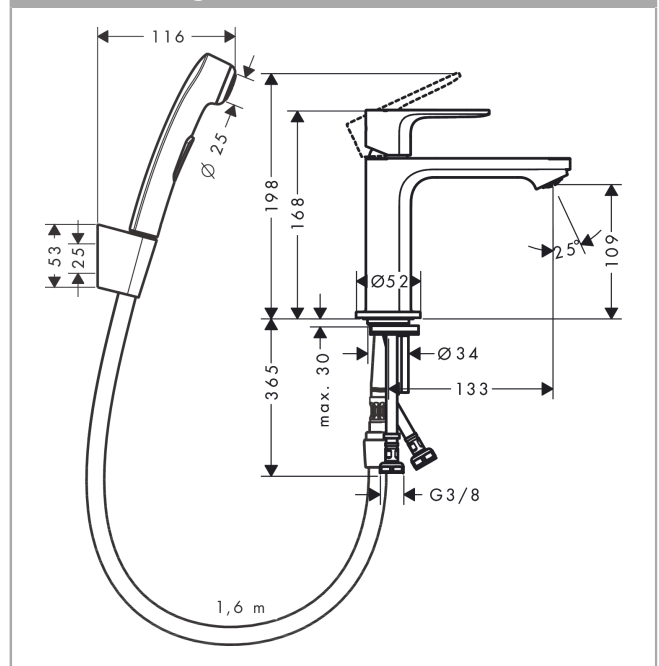

## Rebris E

Single lever basin mixer 110 with bidé hand shower and shower hose 160 cm without waste set

Finish: **Chrome** Article Number: **72216000**

#### product features

- consists of: single lever basin mixer, bidette hand shower, shower holder, shower hose
- ComfortZone 110
- projection: 133 mm
- spout height: 109 mm
- handle variant: lever handle
- spray type: normal spray
- maximum flow rate at 3 bar: 4,7 l/min
- ceramic cartridge
- temperature limitation adjustable
- suitable for continuous flow water heaters
- connection type: G 3/8 connections
- connection dimension: DN15
- aerator can be easily removed with the help of a coin and without tools
- EU taxonomy: max. 6 l/min - Substantial Contribution (SC) possible

### Scale drawing

**Rebris E**

**Single lever basin mixer 110 with bidé hand shower and shower hose 160 cm without waste set**

Finish: **Chrome** Article Number: **72216000**

**Flowchart**

**Rebris E**

**Single lever basin mixer 110 with bidé hand shower and shower hose 160 cm without waste set**

### Spare part list

Year of production: >06/22

Pos.	Description	Article Number	PC	PU
1	handle	94643000	10	1
2	screw cover	95704000	1	1
3	hollow set screw M6x10 DIN 916	96029000	1	1
4	flange	98863000	10	1
5	nut	98864000	9	1
6	O-ring 24x2	98388000	1	1
7	O-ring 27x1,5	92527000	4	1
8	O-ring 25x1,5	98146000	1	1
9	cartridge, assy	97685000	11	1
10	O-ring 23x2	98398000	1	1
11	aerator M24x1 (5 l/min)	94364000	3	1
12	screw M8 x 68	97736000	2	1
13	seal Ø 42	98722000	2	1
14	fixing set	96016000	8	1
15	connection hose 450 mm M8x0,75 G3/8	97206000	8	1
16	O-ring 6,6x1,6	93019000	1	1
17	shower hose Isiflex'B 1,60 m	28276000	99	1
18	seal	98058000	1	1
19	handshower	96907000	99	1
20	handshower	28338000	99	1
21	filter packing	94246000	1	1
22	guide	98918000	1	1
23	shower holder	28331000	99	1