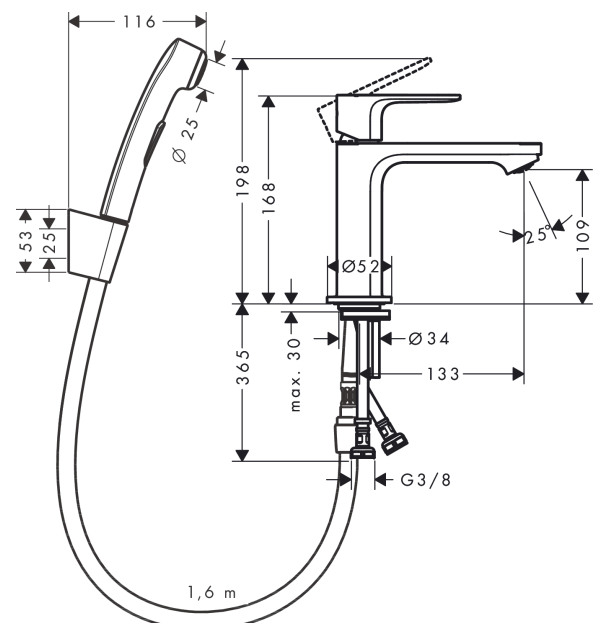

Rebris S

Single lever basin mixer 110 with bidette hand shower and shower hose 160 cm without waste set

Finish: **Matt Black** Article Number: **72215670**

FI

Description

product features

- consists of: single lever basin mixer, bidette hand shower, shower holder, shower hose
- ComfortZone 110
- projection: 133 mm
- spout height: 109 mm
- handle variant: lever handle
- spray type: normal spray
- maximum flow rate at 3 bar: 4,7 l/min
- ceramic cartridge
- temperature limitation adjustable
- suitable for continuous flow water heaters
- connection type: G 3/8 connections
- connection dimension: DN15
- EU taxonomy: max. 6 l/min - Substantial Contribution (SC)

Technology

Design awards

reddot winner 2022

Product image

Scale drawing

Rebris S
Single lever basin mixer 110 with bidette hand shower and shower hose 160 cm without waste set

Finish: **Matt Black** Article Number: **72215670**

Flowchart