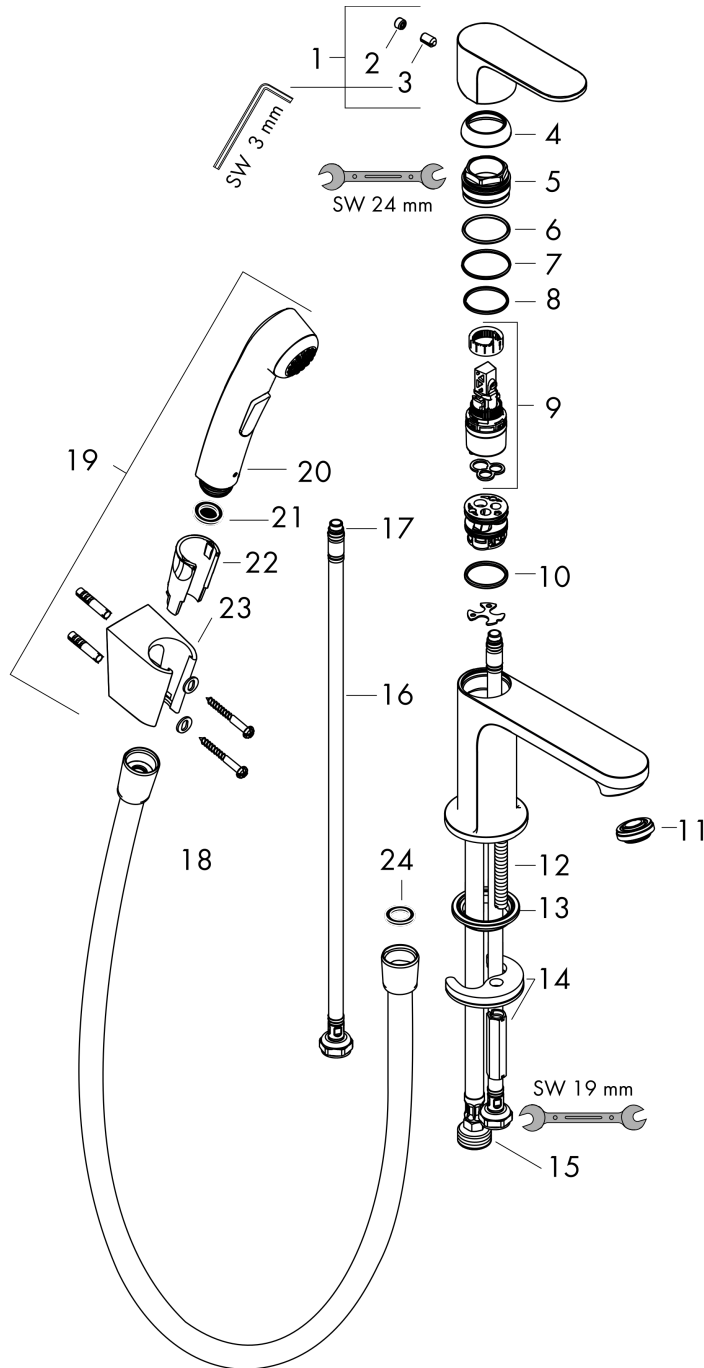

#### product features

- consists of: single lever basin mixer, bidette hand shower, shower holder, shower hose
- ComfortZone 110
- projection: 133 mm
- spout height: 109 mm
- handle variant: lever handle
- spray type: normal spray
- maximum flow rate at 3 bar: 4,7 l/min
- ceramic cartridge
- temperature limitation adjustable
- suitable for continuous flow water heaters
- connection type: G 3/8 connections
- connection dimension: DN15
- aerator can be easily removed with the help of a coin and without tools
- EU taxonomy: max. 6 l/min - Substantial Contribution (SC) possible

### Scale drawing

**Rebris S**

**Single lever basin mixer 110 with bidé hand shower and shower hose 160 cm without waste set**

Finish: **Chrome** Article Number: **72215000**

**Flowchart**

**Rebris S**

**Single lever basin mixer 110 with bidé hand shower and shower hose 160 cm without waste set**

Finish: **Chrome** Article Number: **72215000**

**Exploded Drawing**

Year of production: >06/22

### Spare part list

Year of production: >06/22

Pos.	Description	Article Number	PC	PU
1	handle	94642000	10	1
2	screw cover	95704000	1	1
3	hollow set screw M6x10 DIN 916	96029000	1	1
4	flange	98863000	10	1
5	nut	98864000	9	1
6	O-ring 24x2	98388000	1	1
7	O-ring 27x1,5	92527000	4	1
8	O-ring 25x1,5	98146000	1	1
9	cartridge, assy	97685000	11	1
10	O-ring 23x2	98398000	1	1
11	aerator M24x1 (5 l/min)	94364000	3	1
12	screw M8 x 68	97736000	2	1
13	seal Ø 42	98722000	2	1
14	fixing set	96016000	8	1
15	connection hose 450 mm M8x0,75 G3/8	97206000	8	1
16	O-ring 6,6x1,6	93019000	1	1
17	shower hose Isiflex'B 1,60 m	28276000	99	1
18	seal	98058000	1	1
19	handshower	96907000	99	1
20	handshower	28338000	99	1
21	filter packing	94246000	1	1
22	guide	98918000	1	1
23	shower holder	28331000	99	1