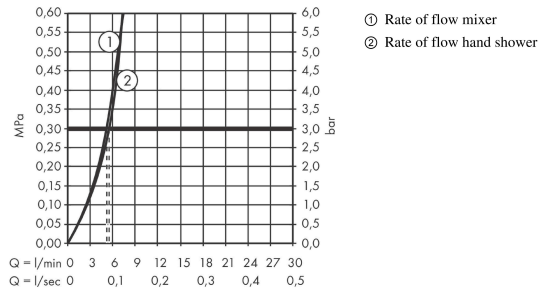

### Scale drawing

**Rebris S**

**Single lever basin mixer 110 with bidé hand shower and shower hose 160 cm without waste set**

Finish: **Chrome** Article Number: **72215000**

**Flowchart**

**Rebris S**

**Single lever basin mixer 110 with bidé hand shower and shower hose 160 cm without waste set**