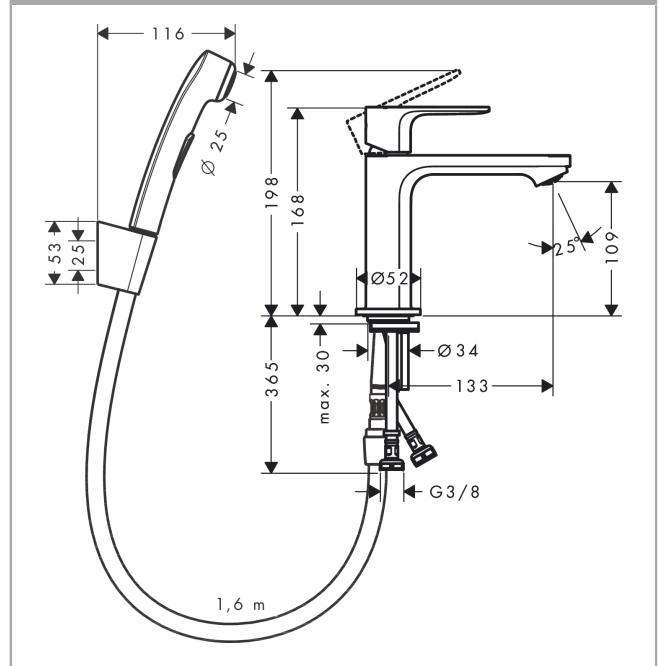

## Rebris S

Single lever basin mixer 110 with bidé hand shower and shower hose 160 cm without waste set

Finish: **Chrome** Article Number: **72215000**

#### product features

- consists of: single lever basin mixer, bidette hand shower, shower holder, shower hose
- ComfortZone 110
- projection: 133 mm
- spout height: 109 mm
- handle variant: lever handle
- spray type: normal spray
- maximum flow rate at 3 bar: 4,7 l/min
- ceramic cartridge
- temperature limitation adjustable
- suitable for continuous flow water heaters
- connection type: G 3/8 connections
- connection dimension: DN15
- aerator can be easily removed with the help of a coin and without tools
- EU taxonomy: max. 6 l/min - Substantial Contribution (SC) possible

### Scale drawing

**Rebris S**

**Single lever basin mixer 110 with bidé hand shower and shower hose 160 cm without waste set**

Finish: **Chrome** Article Number: **72215000**

**Flowchart**

**Rebris S**

**Single lever basin mixer 110 with bidé hand shower and shower hose 160 cm without waste set**

### Spare part list

Year of production: >06/22

Pos.	Description	Article Number	PC	PU
1	handle	94642000	10	1
2	screw cover	95704000	1	1
3	hollow set screw M6x10 DIN 916	96029000	1	1
4	flange	98863000	10	1
5	nut	98864000	9	1
6	O-ring 24x2	98388000	1	1
7	O-ring 27x1,5	92527000	4	1
8	O-ring 25x1,5	98146000	1	1
9	cartridge, assy	97685000	11	1
10	O-ring 23x2	98398000	1	1
11	aerator M24x1 (5 l/min)	94364000	3	1
12	screw M8 x 68	97736000	2	1
13	seal Ø 42	98722000	2	1
14	fixing set	96016000	8	1
15	connection hose 450 mm M8x0,75 G3/8	97206000	8	1
16	O-ring 6,6x1,6	93019000	1	1
17	shower hose Isiflex'B 1,60 m	28276000	99	1
18	seal	98058000	1	1
19	handshower	96907000	99	1
20	handshower	28338000	99	1
21	filter packing	94246000	1	1
22	guide	98918000	1	1
23	shower holder	28331000	99	1