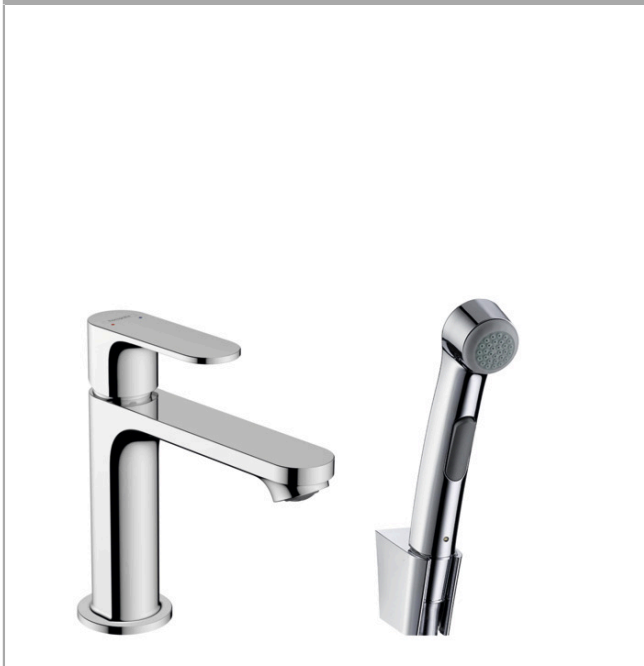

## Rebris S

Single lever basin mixer 110 with bidé hand shower and shower hose 160 cm without waste set

Finish: **Chrome** Article Number: **72215000**

#### product features

- consists of: single lever basin mixer, bidette hand shower, shower holder, shower hose
- ComfortZone 110
- projection: 133 mm
- spout height: 109 mm
- handle variant: lever handle
- spray type: normal spray
- maximum flow rate at 3 bar: 4,7 l/min
- ceramic cartridge
- temperature limitation adjustable
- suitable for continuous flow water heaters
- connection type: G 3/8 connections
- connection dimension: DN15
- aerator can be easily removed with the help of a coin and without tools
- EU taxonomy: max. 6 l/min - Substantial Contribution (SC) possible

### Scale drawing

**Rebris S**

**Single lever basin mixer 110 with bidé hand shower and shower hose 160 cm without waste set**

Finish: **Chrome** Article Number: **72215000**

**Flowchart**

**Rebris S**

**Single lever basin mixer 110 with bidé hand shower and shower hose 160 cm without waste set**