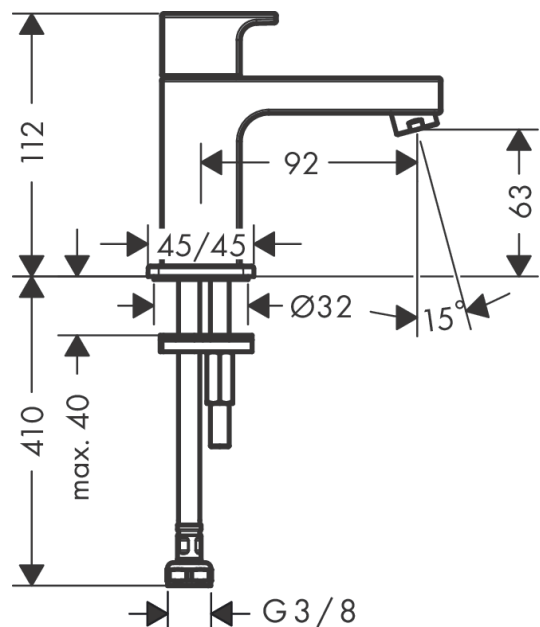

Vernis Shape

Pillar tap 70 with lever handle for cold water or pre-adjusted water without waste set

Finish: **Matt Black** Article Number: **71592670**

Description

product features

- ComfortZone 70
- projection: 92 mm
- spout height: 63 mm
- handle variant: lever handle
- spray type: normal spray
- maximum flow rate at 3 bar: 5 l/min
- ceramic cartridge
- for cold water connection
- connection type: G 3/8 connections
- connection dimension: DN15
- EU taxonomy: max. 6 l/min - Substantial Contribution (SC)

Technology

Product image

Scale drawing

Flowchart

Vernis Shape

Pillar tap 70 with lever handle for cold water or pre-adjusted water without waste set

Finish: **Matt Black** Article Number: **71592670**

Exploded Drawing

Year of production: >04/21

Vernis Shape

Pillar tap 70 with lever handle for cold water or pre-adjusted water without waste set

Finish: **Matt Black** Article Number: **71592670**

Spare part list

Year of production: >04/21

Pos.	Description	Article Number	PC	PU
1	handle	93901670	58	1
2	handle fixing set	94184000	2	1
3	shut off unit right closing	93839000	10	1
4	aerator cpl.	93900000	4	1
5	fixing set	96016000	8	1
6	connection hose 450 mm M8x0,75 G3/8	97206000	8	1
7	O-ring 7x1,5	98422000	1	1