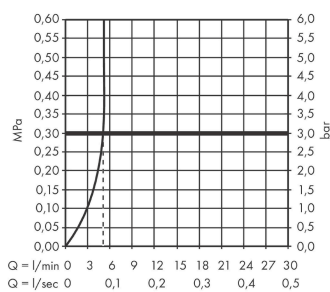

Vernis Shape

Pillar tap 70 with lever handle for cold water or pre-adjusted water without waste set

Finish: **Matt Black** Article Number: **71592670**

Description

product features

- ComfortZone 70
- projection: 92 mm
- spout height: 63 mm
- handle variant: lever handle
- spray type: normal spray
- maximum flow rate at 3 bar: 5 l/min
- ceramic cartridge
- for cold water connection
- connection type: G 3/8 connections
- connection dimension: DN15
- EU taxonomy: max. 6 l/min - Substantial Contribution (SC)

Technology

Product image

Scale drawing

Flowchart

Vernis Shape

Pillar tap 70 with lever handle for cold water or pre-adjusted water without waste set

Finish: **Matt Black** Article Number: **71592670**

Exploded Drawing

Year of production: >04/21

Vernis Shape

Pillar tap 70 with lever handle for cold water or pre-adjusted water without waste set

Finish: **Matt Black** Article Number: **71592670**

Spare part list

Year of production: >04/21