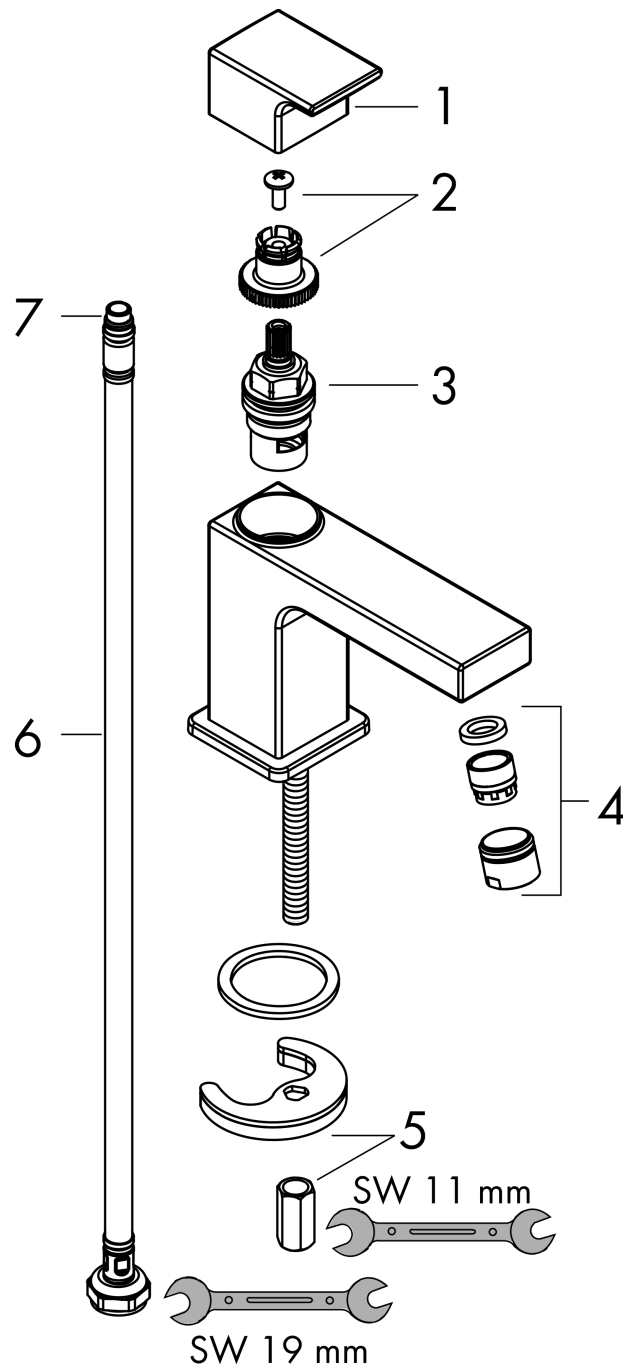

Vernis Shape

Pillar tap 70 with lever handle for cold water or pre-adjusted water without waste set

Finish: **Matt Black** Article Number: **71592670**

Description

product features

- ComfortZone 70
- projection: 92 mm
- spout height: 63 mm
- handle variant: lever handle
- spray type: normal spray
- maximum flow rate at 3 bar: 5 l/min
- ceramic cartridge
- for cold water connection
- connection type: G 3/8 connections
- connection dimension: DN15
- EU taxonomy: max. 6 l/min - Substantial Contribution (SC)

Technology

Product image

Scale drawing

Flowchart

Vernis Shape

Pillar tap 70 with lever handle for cold water or pre-adjusted water without waste set

Finish: **Matt Black** Article Number: **71592670**

Exploded Drawing

Year of production: >04/21

Vernis Shape

Pillar tap 70 with lever handle for cold water or pre-adjusted water without waste set

Finish: **Matt Black** Article Number: **71592670**

Spare part list

Year of production: >04/21

Pos.	Description	Article Number	PC	PU
1	handle	93901670	58	1
2	handle fixing set	94184000	2	1
3	shut off unit right closing	93839000	10	1
4	aerator cpl.	93900000	4	1
5	fixing set	96016000	8	1
6	connection hose 450 mm M8x0,75 G3/8	97206000	8	1
7	O-ring 7x1,5	98422000	1	1