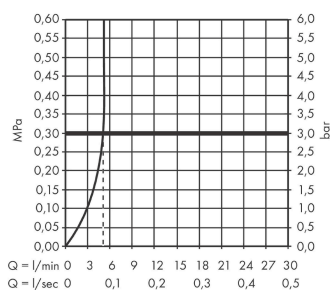

Vernis Shape

Pillar tap 70 with lever handle for cold water or pre-adjusted water without waste set

Finish: **Chrome** Article Number: **71592000**

Description

product features

- ComfortZone 70
- projection: 92 mm
- spout height: 63 mm
- handle variant: lever handle
- spray type: normal spray
- maximum flow rate at 3 bar: 5 l/min
- ceramic cartridge
- for cold water connection
- connection type: G 3/8 connections
- connection dimension: DN15
- EU taxonomy: max. 6 l/min - Substantial Contribution (SC)

Technology

Certificates / Sustainability

Product image

Scale drawing

Flowchart