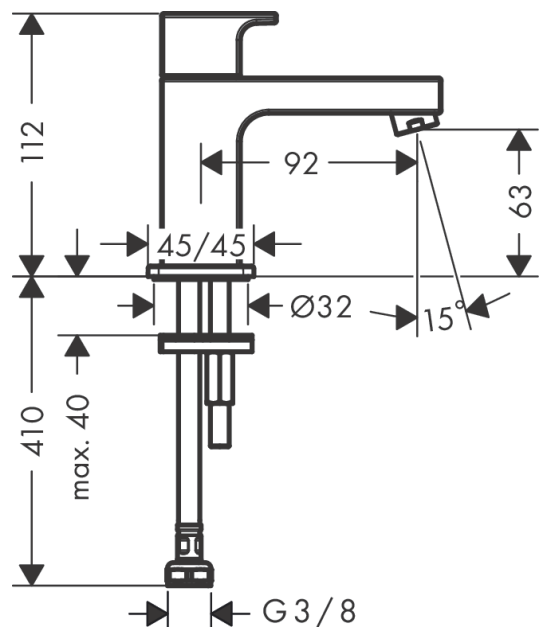

## Vernis Shape

Pillar tap 70 with lever handle for cold water or pre-adjusted water without waste set

Finish: **Chrome** Article Number: **71592000**

#### product features

- ComfortZone 70
- projection: 92 mm
- spout height: 63 mm
- handle variant: lever handle
- spray type: normal spray
- maximum flow rate at 3 bar: 5 l/min
- ceramic cartridge
- for cold water connection
- connection type: G 3/8 connections
- connection dimension: DN15
- EU taxonomy: max. 6 l/min - Substantial Contribution (SC)

### Flowchart

Vernis Shape

Pillar tap 70 with lever handle for cold water or pre-adjusted water without waste set

Finish: **Chrome** Article Number: **71592000**

Exploded Drawing

Year of production: >04/21

**Vernis Shape**

**Pillar tap 70 with lever handle for cold water or pre-adjusted water without waste set**

Finish: **Chrome** Article Number: **71592000**

**Spare part list**

Year of production: >04/21

<b>Pos.</b>	<b>Description</b>	<b>Article Number</b>	<b>PC</b>	<b>PU</b>
1	handle	93901000	8	1
2	handle fixing set	94184000	2	1
3	shut off unit right closing	93839000	10	1
4	aerator cpl.	93900000	4	1
5	fixing set	96016000	8	1
6	connection hose 450 mm M8x0,75 G3/8	97206000	8	1
7	O-ring 7x1,5	98422000	1	1