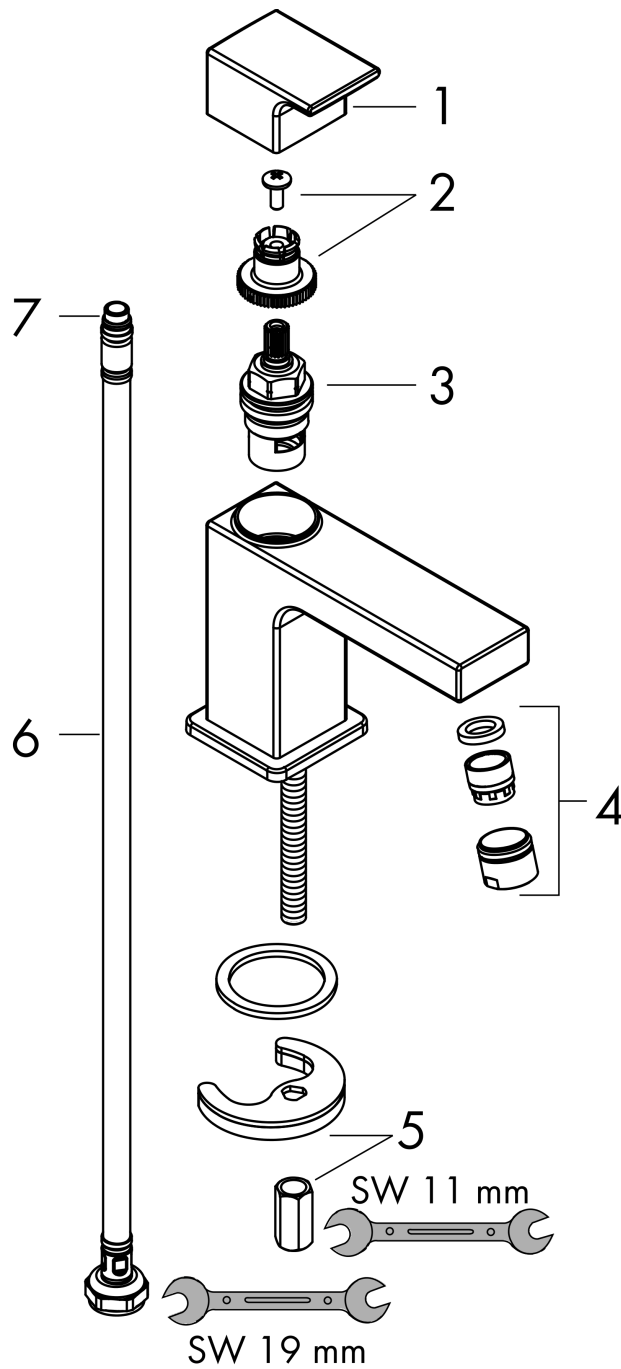

#### product features

- ComfortZone 70
- projection: 92 mm
- spout height: 63 mm
- handle variant: lever handle
- spray type: normal spray
- maximum flow rate at 3 bar: 5 l/min
- ceramic cartridge
- for cold water connection
- connection type: G 3/8 connections
- connection dimension: DN15
- EU taxonomy: max. 6 l/min - Substantial Contribution (SC)

### Scale drawing

### Flowchart

Vernis Shape

Pillar tap 70 with lever handle for cold water or pre-adjusted water without waste set

Finish: **Chrome** Article Number: **71592000**

Exploded Drawing

Year of production: >04/21

**Vernis Shape**

**Pillar tap 70 with lever handle for cold water or pre-adjusted water without waste set**

Finish: **Chrome** Article Number: **71592000**

**Spare part list**

Year of production: >04/21

<b>Pos.</b>	<b>Description</b>	<b>Article Number</b>	<b>PC</b>	<b>PU</b>
1	handle	93901000	8	1
2	handle fixing set	94184000	2	1
3	shut off unit right closing	93839000	10	1
4	aerator cpl.	93900000	4	1
5	fixing set	96016000	8	1
6	connection hose 450 mm M8x0,75 G3/8	97206000	8	1
7	O-ring 7x1,5	98422000	1	1