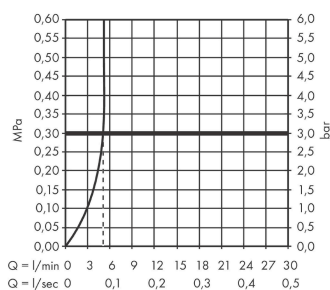

Vernis Blend

Pillar tap 70 with lever handle for cold water or pre-adjusted water without waste set

Finish: **Matt Black** Article Number: **71583670**

Description

product features

- ComfortZone 70
- projection: 93 mm
- spout height: 59 mm
- handle variant: lever handle
- spray type: normal spray
- maximum flow rate at 3 bar: 5 l/min
- ceramic valves 90°
- for cold water connection
- connection type: G 3/8 connections
- connection dimension: DN15
- EU taxonomy: max. 6 l/min - Substantial Contribution (SC)

Technology

Product image

Scale drawing

Flowchart