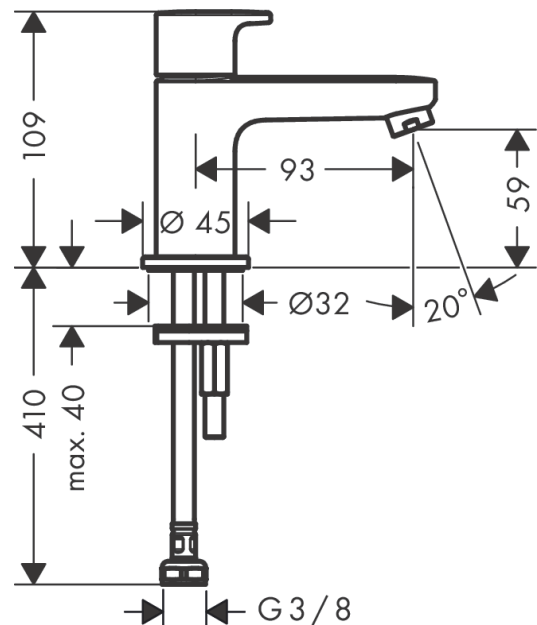

## Vernis Blend

Pillar tap 70 with lever handle for cold water or pre-adjusted water without waste set

Finish: **Matt Black** Article Number: **71583670**

#### product features

- ComfortZone 70
- projection: 93 mm
- spout height: 59 mm
- handle variant: lever handle
- spray type: normal spray
- maximum flow rate at 3 bar: 5 l/min
- ceramic valves 90°
- for cold water connection
- connection type: G 3/8 connections
- connection dimension: DN15
- EU taxonomy: max. 6 l/min - Substantial Contribution (SC)

### Flowchart

**Vernis Blend**

**Pillar tap 70 with lever handle for cold water or pre-adjusted water without waste set**

Finish: **Matt Black** Article Number: **71583670**

**Exploded Drawing**

Year of production: >04/21

**Vernis Blend**

**Pillar tap 70 with lever handle for cold water or pre-adjusted water without waste set**

Finish: **Matt Black** Article Number: **71583670**

**Spare part list**

Year of production: >04/21