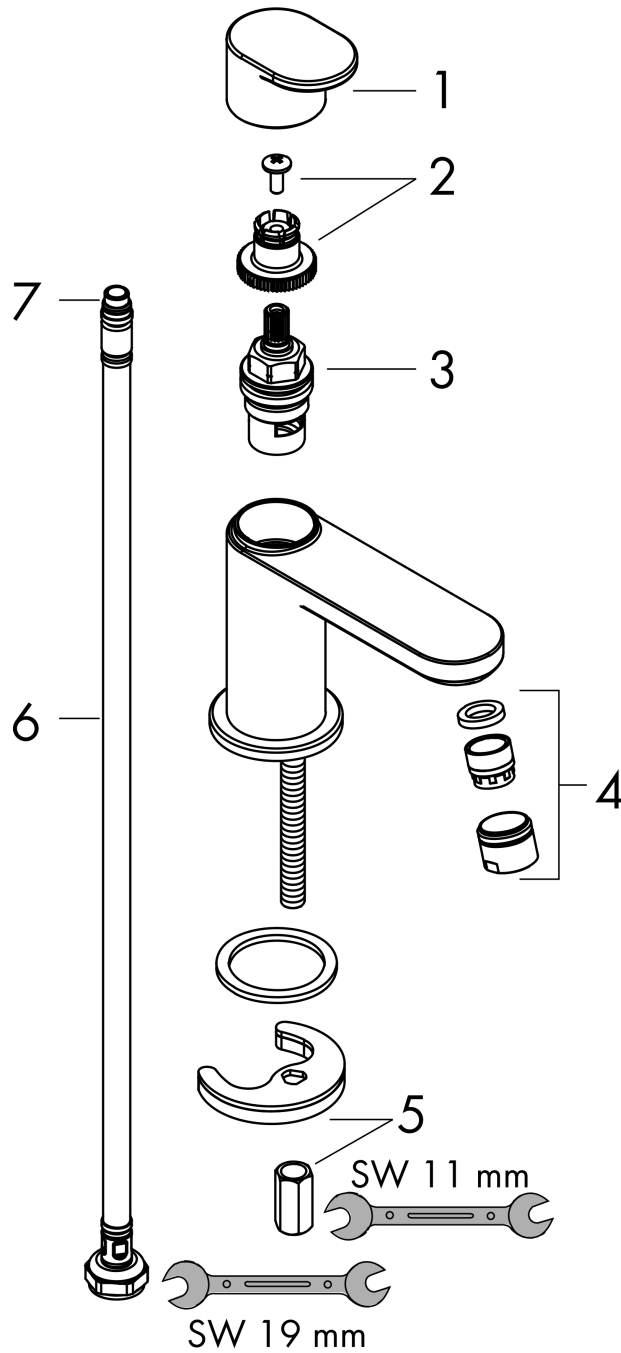

### Scale drawing

### Flowchart

**Vernis Blend**

**Pillar tap 70 with lever handle for cold water or pre-adjusted water without waste set**

Finish: **Matt Black** Article Number: **71583670**

**Exploded Drawing**

Year of production: >04/21

**Vernis Blend**

**Pillar tap 70 with lever handle for cold water or pre-adjusted water without waste set**

Finish: **Matt Black** Article Number: **71583670**

**Spare part list**

Year of production: >04/21

Pos.	Description	Article Number	PC	PU
1	handle	93899670	57	1
2	handle fixing set	94184000	2	1
3	shut off unit right closing	93839000	10	1
4	aerator cpl.	93900670	54	1
5	fixing set	96016000	8	1
6	connection hose 450 mm M8x0,75 G3/8	97206000	8	1
7	O-ring 7x1,5	98422000	1	1