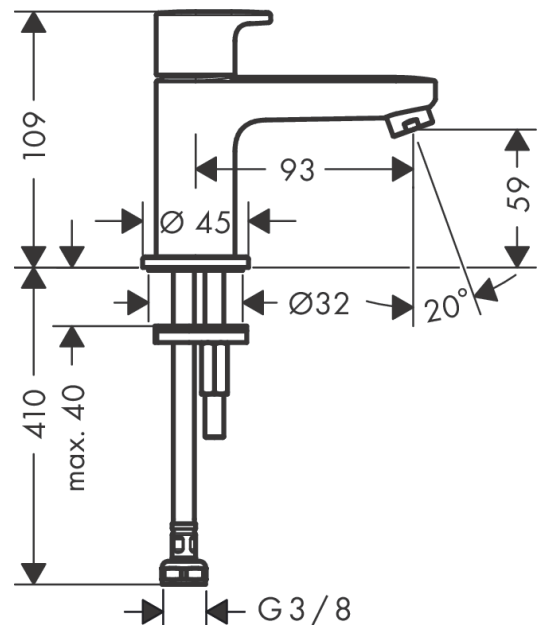

Vernis Blend

Pillar tap 70 with lever handle for cold water or pre-adjusted water without waste set

Finish: **Chrome** Article Number: **71583000**

Description

product features

- ComfortZone 70
- projection: 93 mm
- spout height: 59 mm
- handle variant: lever handle
- spray type: normal spray
- maximum flow rate at 3 bar: 5 l/min
- ceramic valves 90°
- for cold water connection
- connection type: G 3/8 connections
- connection dimension: DN15
- EU taxonomy: max. 6 l/min - Substantial Contribution (SC)

Technology

Certificates / Sustainability

Product image

Scale drawing

Flowchart

Vernis Blend

Pillar tap 70 with lever handle for cold water or pre-adjusted water without waste set

Finish: **Chrome** Article Number: **71583000**

Exploded Drawing

Year of production: >04/21

Vernis Blend

Pillar tap 70 with lever handle for cold water or pre-adjusted water without waste set

Finish: **Chrome** Article Number: **71583000**

Spare part list

Year of production: >04/21

Pos.	Description	Article Number	PC	PU
1	handle	93899000	7	1
2	handle fixing set	94184000	2	1
3	shut off unit right closing	93839000	10	1
4	aerator cpl.	93900000	4	1
5	fixing set	96016000	8	1
6	connection hose 450 mm M8x0,75 G3/8	97206000	8	1
7	O-ring 7x1,5	98422000	1	1