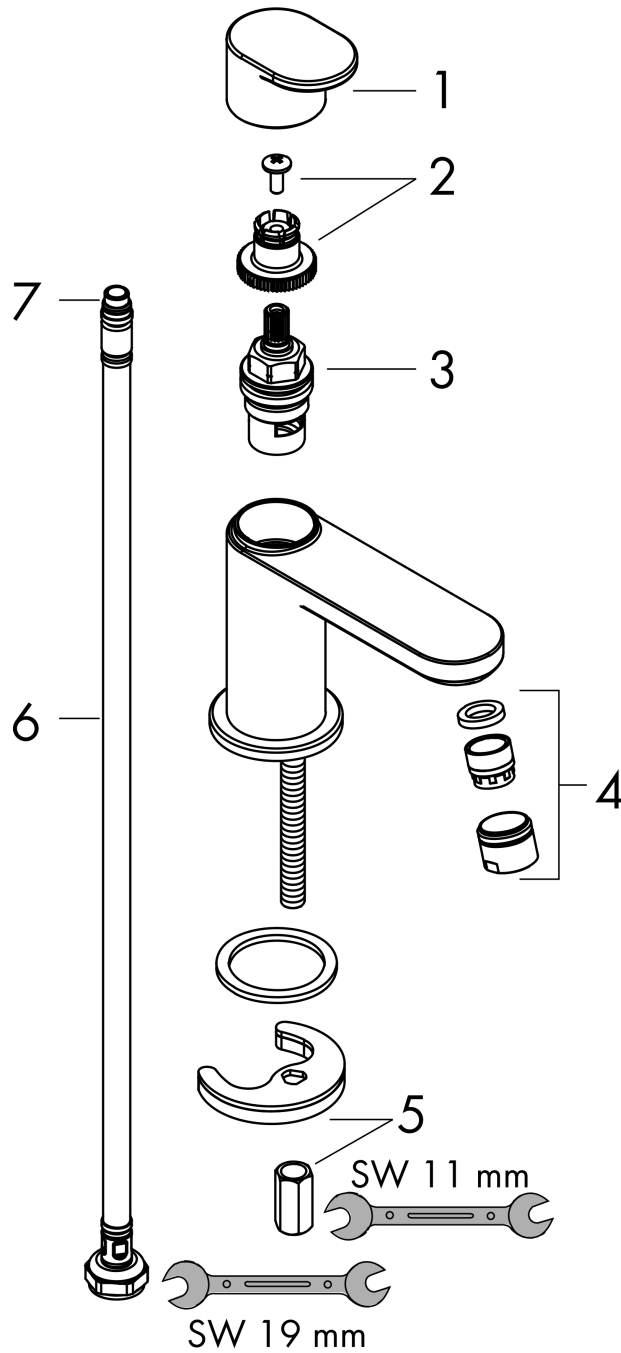

Vernis Blend

Pillar tap 70 with lever handle for cold water or pre-adjusted water without waste set

Finish: **Chrome** Article Number: **71583000**

Description

product features

- ComfortZone 70
- projection: 93 mm
- spout height: 59 mm
- handle variant: lever handle
- spray type: normal spray
- maximum flow rate at 3 bar: 5 l/min
- ceramic valves 90°
- for cold water connection
- connection type: G 3/8 connections
- connection dimension: DN15
- EU taxonomy: max. 6 l/min - Substantial Contribution (SC)

Technology

Certificates / Sustainability

Product image

Scale drawing

Flowchart

Vernis Blend

Pillar tap 70 with lever handle for cold water or pre-adjusted water without waste set

Finish: **Chrome** Article Number: **71583000**

Exploded Drawing

Year of production: >04/21

Vernis Blend

Pillar tap 70 with lever handle for cold water or pre-adjusted water without waste set

Finish: **Chrome** Article Number: **71583000**

Spare part list

Year of production: >04/21

Pos.	Description	Article Number	PC	PU
1	handle	93899000	7	1
2	handle fixing set	94184000	2	1
3	shut off unit right closing	93839000	10	1
4	aerator cpl.	93900000	4	1
5	fixing set	96016000	8	1
6	connection hose 450 mm M8x0,75 G3/8	97206000	8	1
7	O-ring 7x1,5	98422000	1	1