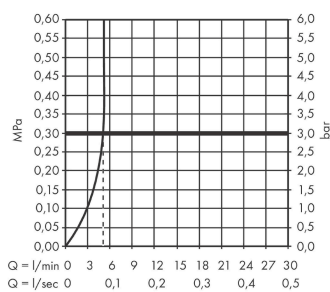

Vernis Blend

Pillar tap 70 with lever handle for cold water or pre-adjusted water without waste set

Finish: **Chrome** Article Number: **71583000**

Description

product features

- ComfortZone 70
- projection: 93 mm
- spout height: 59 mm
- handle variant: lever handle
- spray type: normal spray
- maximum flow rate at 3 bar: 5 l/min
- ceramic valves 90°
- for cold water connection
- connection type: G 3/8 connections
- connection dimension: DN15
- EU taxonomy: max. 6 l/min - Substantial Contribution (SC)

Technology

Certificates / Sustainability

Product image

Scale drawing

Flowchart

Vernis Blend

Pillar tap 70 with lever handle for cold water or pre-adjusted water without waste set

Finish: **Chrome** Article Number: **71583000**

Exploded Drawing

Year of production: >04/21

Vernis Blend

Pillar tap 70 with lever handle for cold water or pre-adjusted water without waste set

Finish: **Chrome** Article Number: **71583000**

Spare part list