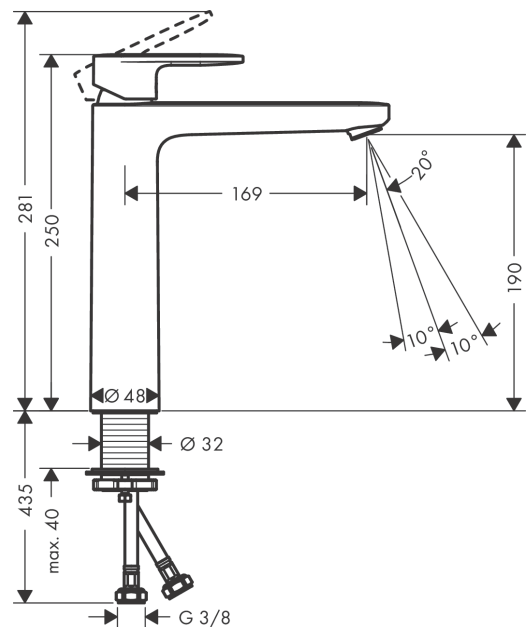

Vernis Blend
Single lever basin mixer 190 without waste set
 Finish: **Matt Black** Article Number: **71582670**

Description

product features

- ComfortZone 190
- projection: 169 mm
- spout height: 190 mm
- handle variant: lever handle
- spray type: normal spray
- swiveling spray former
- maximum flow rate at 3 bar: 5 l/min
- ceramic cartridge
- suitable for continuous flow water heaters
- connection type: G 3/8 connections
- connection dimension: DN15
- EU taxonomy: max. 6 l/min - Substantial Contribution (SC) possible

Technology

Product image

Scale drawing

Flowchart

Vernis Blend
Single lever basin mixer 190 without waste set
 Finish: **Matt Black** Article Number: **71582670**

Exploded Drawing

Year of production: >07/21

Vernis Blend
Single lever basin mixer 190 without waste set
 Finish: **Matt Black** Article Number: **71582670**

Spare part list

Year of production: >07/21

| Pos. | Description | Article Number | PC | PU |
|------|-------------------------------------|----------------|----|----|
| 1 | handle | 93678670 | 58 | 1 |
| 2 | screw cover | 96338610 | 51 | 1 |
| 3 | flange | 93680670 | 53 | 1 |
| 4 | nut | 93681000 | 6 | 1 |
| 5 | O-ring 24x1,5 | 98434000 | 1 | 1 |
| 6 | cartridge, assy | 97685000 | 11 | 1 |
| 7 | locking screw for handle | 95140000 | 2 | 1 |
| 8 | seal | 98865000 | 8 | 1 |
| 9 | adapter for cartridge | 98866000 | 8 | 1 |
| 10 | O-ring 23x2 | 98398000 | 1 | 1 |
| 11 | aerator swivelling M24x1 (5 l/min) | 93834670 | 56 | 1 |
| 12 | seal | 93687000 | 1 | 1 |
| 13 | fixing set (Ø 32) | 13961000 | 7 | 1 |
| 14 | lever collar | 97548000 | 1 | 1 |
| 15 | connection hose 600 mm M8x0,75 G3/8 | 96556000 | 7 | 1 |
| 16 | O-ring 7x1,5 | 98422000 | 1 | 1 |
| a | fixation extension 35 mm | 13898000 | 12 | 1 |