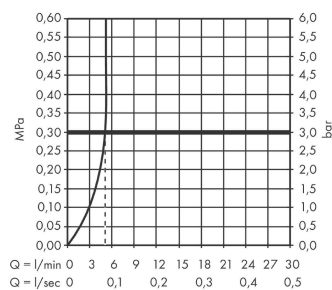

Vernis Blend
Single lever basin mixer 190 without waste set
 Finish: **Matt Black** Article Number: **71582670**

Description

product features

- ComfortZone 190
- projection: 169 mm
- spout height: 190 mm
- handle variant: lever handle
- spray type: normal spray
- swiveling spray former
- maximum flow rate at 3 bar: 5 l/min
- ceramic cartridge
- suitable for continuous flow water heaters
- connection type: G 3/8 connections
- connection dimension: DN15
- EU taxonomy: max. 6 l/min - Substantial Contribution (SC) possible

Technology

Product image

Scale drawing

Flowchart

Vernis Blend
Single lever basin mixer 190 without waste set
 Finish: **Matt Black** Article Number: **71582670**

Exploded Drawing

Year of production: >07/21

Vernis Blend
Single lever basin mixer 190 without waste set
 Finish: **Matt Black** Article Number: **71582670**