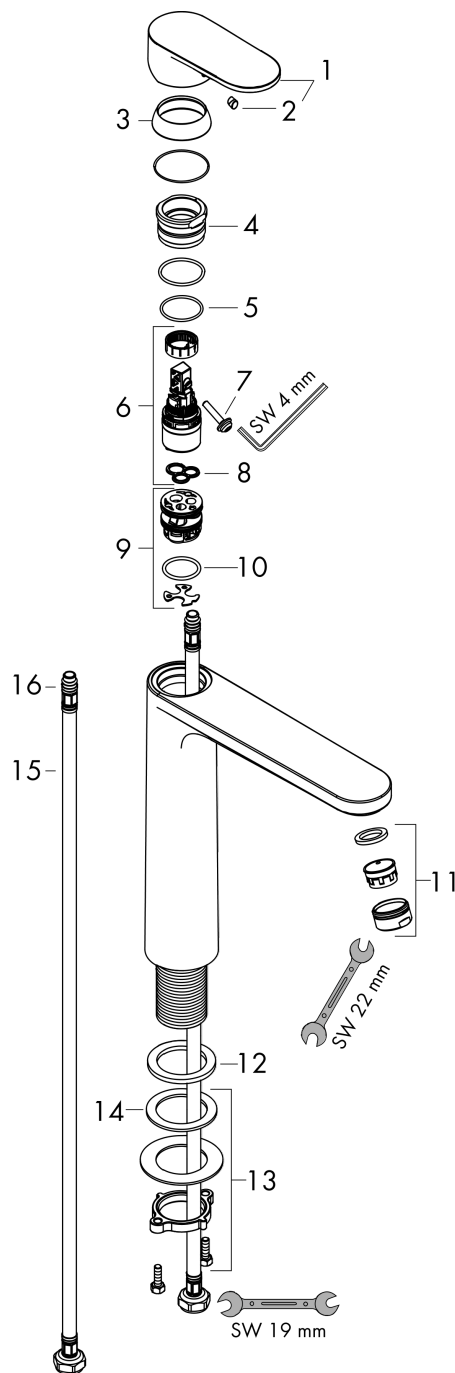

Vernis Blend
Single lever basin mixer 190 without waste set
 Finish: **Matt Black** Article Number: **71582670**

Description

product features

- ComfortZone 190
- projection: 169 mm
- spout height: 190 mm
- handle variant: lever handle
- spray type: normal spray
- swiveling spray former
- maximum flow rate at 3 bar: 5 l/min
- ceramic cartridge
- suitable for continuous flow water heaters
- connection type: G 3/8 connections
- connection dimension: DN15
- EU taxonomy: max. 6 l/min - Substantial Contribution (SC) possible

Technology

Product image

Scale drawing

Flowchart

Vernis Blend
Single lever basin mixer 190 without waste set
 Finish: **Matt Black** Article Number: **71582670**

Exploded Drawing

Year of production: >07/21

Vernis Blend
Single lever basin mixer 190 without waste set
 Finish: **Matt Black** Article Number: **71582670**

Spare part list

Year of production: >07/21

| Pos. | Description | Article Number | PC | PU |
|------|-------------------------------------|----------------|----|----|
| 1 | handle | 93678670 | 58 | 1 |
| 2 | screw cover | 96338610 | 51 | 1 |
| 3 | flange | 93680670 | 53 | 1 |
| 4 | nut | 93681000 | 6 | 1 |
| 5 | O-ring 24x1,5 | 98434000 | 1 | 1 |
| 6 | cartridge, assy | 97685000 | 11 | 1 |
| 7 | locking screw for handle | 95140000 | 2 | 1 |
| 8 | seal | 98865000 | 8 | 1 |
| 9 | adapter for cartridge | 98866000 | 8 | 1 |
| 10 | O-ring 23x2 | 98398000 | 1 | 1 |
| 11 | aerator swivelling M24x1 (5 l/min) | 93834670 | 56 | 1 |
| 12 | seal | 93687000 | 1 | 1 |
| 13 | fixing set (Ø 32) | 13961000 | 7 | 1 |
| 14 | lever collar | 97548000 | 1 | 1 |
| 15 | connection hose 600 mm M8x0,75 G3/8 | 96556000 | 7 | 1 |
| 16 | O-ring 7x1,5 | 98422000 | 1 | 1 |
| a | fixation extension 35 mm | 13898000 | 12 | 1 |