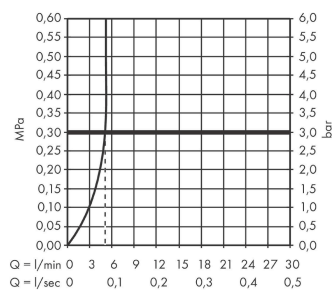

Vernis Blend
Single lever basin mixer 190 without waste set
Finish: **Chrome** Article Number: **71582000**

Description

product features

- ComfortZone 190
- projection: 169 mm
- spout height: 190 mm
- handle variant: lever handle
- spray type: normal spray
- swiveling spray former
- maximum flow rate at 3 bar: 5 l/min
- ceramic cartridge
- suitable for continuous flow water heaters
- connection type: G 3/8 connections
- connection dimension: DN15
- EU taxonomy: max. 6 l/min - Substantial Contribution (SC) possible

Technology

Product image

Scale drawing

Flowchart