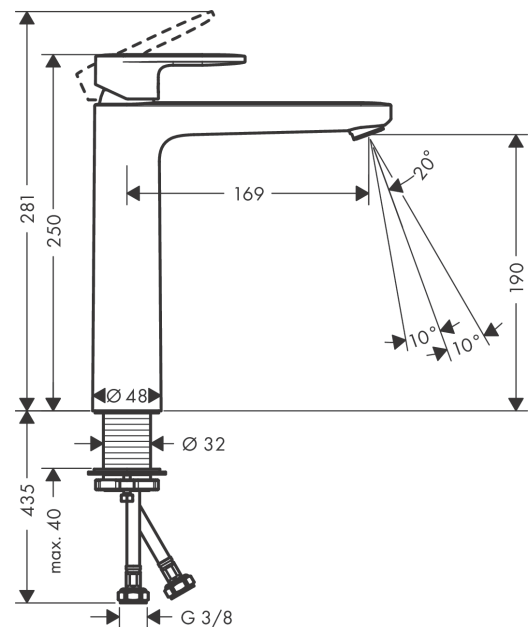

### Description

**product features**

- ComfortZone 190
- projection: 169 mm
- spout height: 190 mm
- handle variant: lever handle
- spray type: normal spray
- swiveling spray former
- maximum flow rate at 3 bar: 5 l/min
- ceramic cartridge
- suitable for continuous flow water heaters
- connection type: G 3/8 connections
- connection dimension: DN15
- EU taxonomy: max. 6 l/min - Substantial Contribution (SC) possible

### Scale drawing