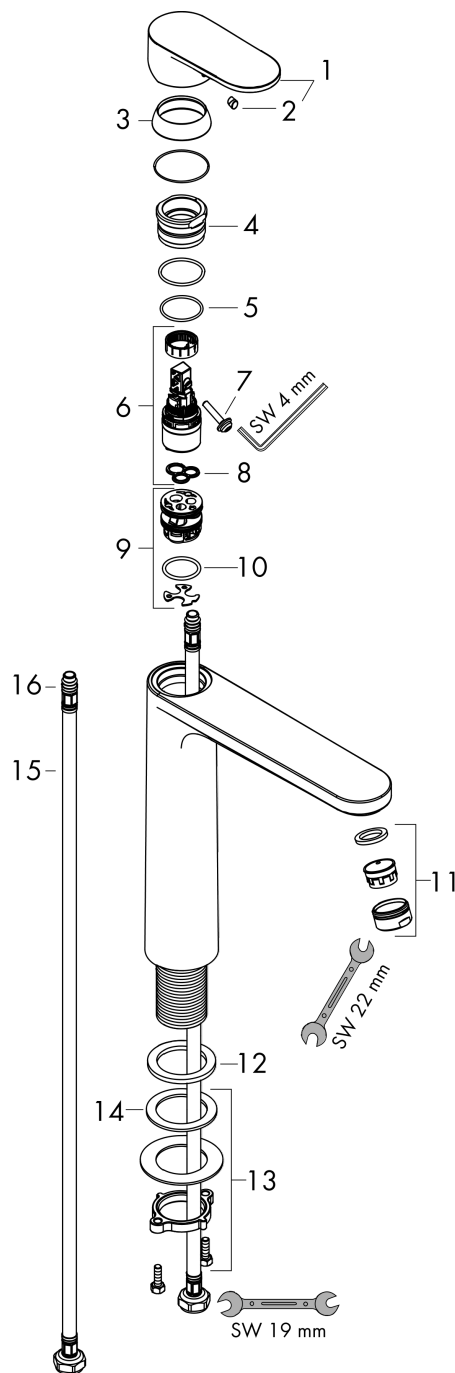

Vernis Blend
Single lever basin mixer 190 without waste set
Finish: **Chrome** Article Number: **71582000**

Exploded Drawing

Year of production: >07/21

Vernis Blend
Single lever basin mixer 190 without waste set
Finish: **Chrome** Article Number: **71582000**

Spare part list

Year of production: >07/21

Pos.	Description	Article Number	PC	PU
1	handle	93678000	8	1
2	screw cover	96338000	1	1
3	flange	93680000	3	1
4	nut	93681000	6	1
5	O-ring 24x1,5	98434000	1	1
6	cartridge, assy	97685000	11	1
7	locking screw for handle	95140000	2	1
8	seal	98865000	8	1
9	adapter for cartridge	98866000	8	1
10	O-ring 23x2	98398000	1	1
11	aerator swivelling M24x1 (5 l/min)	93834000	6	1
12	seal	93687000	1	1
13	fixing set (Ø 32)	13961000	7	1
14	lever collar	97548000	1	1
15	connection hose 600 mm M8x0,75 G3/8	96556000	7	1
16	O-ring 7x1,5	98422000	1	1
a	fixation extension 35 mm	13898000	12	1