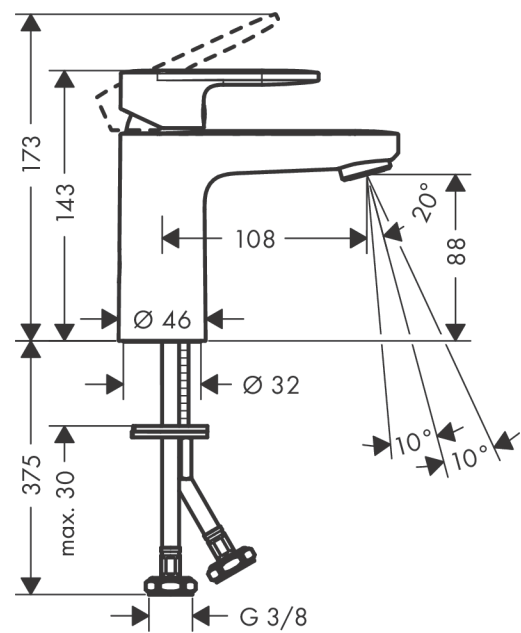

Vernis Blend
Single lever basin mixer 100 without waste set
 Finish: **Chrome** Article Number: **71580000**

Description

product features

- ComfortZone 100
- projection: 108 mm
- spout height: 88 mm
- handle variant: lever handle
- spray type: normal spray
- swiveling spray former
- maximum flow rate at 3 bar: 5 l/min
- ceramic cartridge
- temperature limitation adjustable
- suitable for continuous flow water heaters
- connection type: G 3/8 connections
- connection dimension: DN15
- EU taxonomy: max. 6 l/min - Substantial Contribution (SC) possible

Technology

Certificates / Sustainability

Product image

Scale drawing

Vernis Blend
Single lever basin mixer 100 without waste set
 Finish: **Chrome** Article Number: **71580000**

Flowchart

Vernis Blend
Single lever basin mixer 100 without waste set
 Finish: **Chrome** Article Number: **71580000**

Exploded Drawing

Year of production: >01/21

Vernis Blend
Single lever basin mixer 100 without waste set
 Finish: **Chrome** Article Number: **71580000**

Spare part list

Year of production: >01/21

Pos.	Description	Article Number	PC	PU
1	handle	93678000	8	1
2	screw cover	96338000	1	1
3	flange	93680000	3	1
4	nut	93681000	6	1
5	O-ring 24x1,5	98434000	1	1
6	cartridge, assy	97685000	11	1
7	locking screw for handle	95140000	2	1
8	seal	98865000	8	1
9	adapter for cartridge	98866000	8	1
10	O-ring 23x2	98398000	1	1
11	aerator swivelling M24x1 (5 l/min)	93834000	6	1
12	seal Ø 42	98722000	2	1
13	fixing set	96016000	8	1
14	connection hose 600 mm M8x0,75 G3/8	96556000	7	1
15	O-ring 7x1,5	98422000	1	1