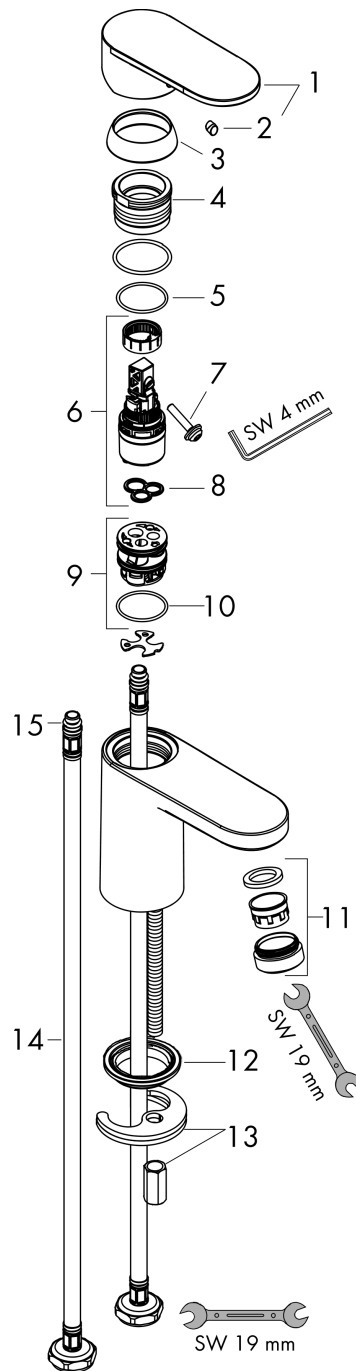

Vernis Blend
Single lever basin mixer 100 without waste set
 Finish: **Chrome** Article Number: **71580000**

Description

product features

- ComfortZone 100
- projection: 108 mm
- spout height: 88 mm
- handle variant: lever handle
- spray type: normal spray
- swiveling spray former
- maximum flow rate at 3 bar: 5 l/min
- ceramic cartridge
- temperature limitation adjustable
- suitable for continuous flow water heaters
- connection type: G 3/8 connections
- connection dimension: DN15
- EU taxonomy: max. 6 l/min - Substantial Contribution (SC) possible

Technology

Certificates / Sustainability

Product image

Scale drawing

Vernis Blend
Single lever basin mixer 100 without waste set
 Finish: **Chrome** Article Number: **71580000**

Flowchart

Vernis Blend
Single lever basin mixer 100 without waste set
 Finish: **Chrome** Article Number: **71580000**

Exploded Drawing

Year of production: >01/21

Vernis Blend
Single lever basin mixer 100 without waste set
 Finish: **Chrome** Article Number: **71580000**

Spare part list

Year of production: >01/21

Pos.	Description	Article Number	PC	PU
1	handle	93678000	8	1
2	screw cover	96338000	1	1
3	flange	93680000	3	1
4	nut	93681000	6	1
5	O-ring 24x1,5	98434000	1	1
6	cartridge, assy	97685000	11	1
7	locking screw for handle	95140000	2	1
8	seal	98865000	8	1
9	adapter for cartridge	98866000	8	1
10	O-ring 23x2	98398000	1	1
11	aerator swivelling M24x1 (5 l/min)	93834000	6	1
12	seal Ø 42	98722000	2	1
13	fixing set	96016000	8	1
14	connection hose 600 mm M8x0,75 G3/8	96556000	7	1
15	O-ring 7x1,5	98422000	1	1