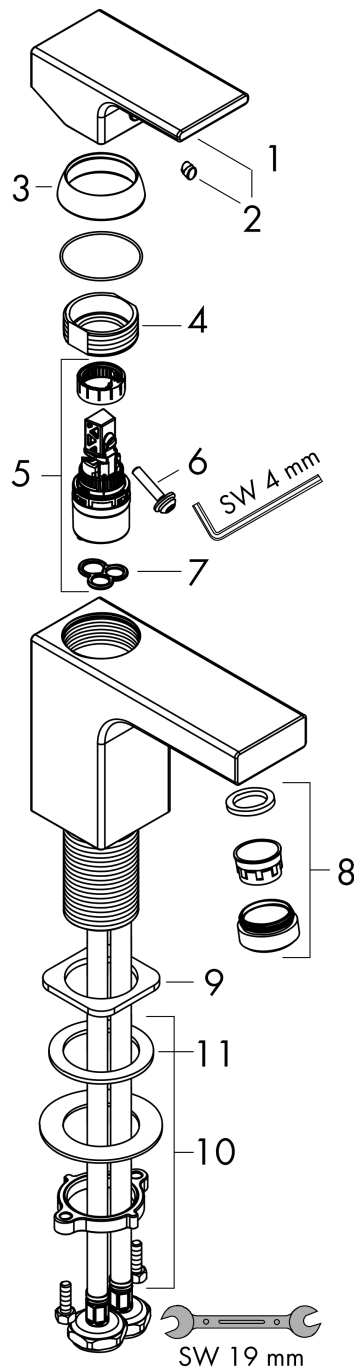

Vernis Shape

Single lever basin mixer 100 with isolated water conduction without waste set

Finish: **Matt Black** Article Number: **71569670**

Description

product features

- ComfortZone 100
- projection: 110 mm
- spout height: 95 mm
- handle variant: lever handle
- spray type: normal spray
- maximum flow rate at 3 bar: 5 l/min
- ceramic cartridge
- temperature limitation adjustable
- with isolated water conduction - without contact with nickel and lead
- suitable for continuous flow water heaters
- connection type: G 3/8 connections
- connection dimension: DN15
- EU taxonomy: max. 6 l/min - Substantial Contribution (SC)

Technology

Product image

Scale drawing

Vernis Shape

Single lever basin mixer 100 with isolated water conduction without waste set

Finish: **Matt Black** Article Number: **71569670**

Flowchart

Vernis Shape

Single lever basin mixer 100 with isolated water conduction without waste set

Finish: **Matt Black** Article Number: **71569670**

Exploded Drawing

Year of production: >04/21

Vernis Shape

Single lever basin mixer 100 with isolated water conduction without waste set

Finish: **Matt Black** Article Number: **71569670**

Spare part list

Year of production: >04/21

Pos.	Description	Article Number	PC	PU
1	handle	93684670	58	1
2	screw cover	96338000	1	1
3	flange	93680670	53	1
4	nut	93686000	7	1
5	cartridge, assy	97685000	11	1
6	locking screw for handle	95140000	2	1
7	seal	98865000	8	1
8	aerator swivelling M24x1 (5 l/min)	93834670	56	1
9	seal	93687000	1	1
10	fixing set (Ø 32)	13961000	7	1
11	lever collar	97548000	1	1
a	fixation extension 35 mm	13898000	12	1