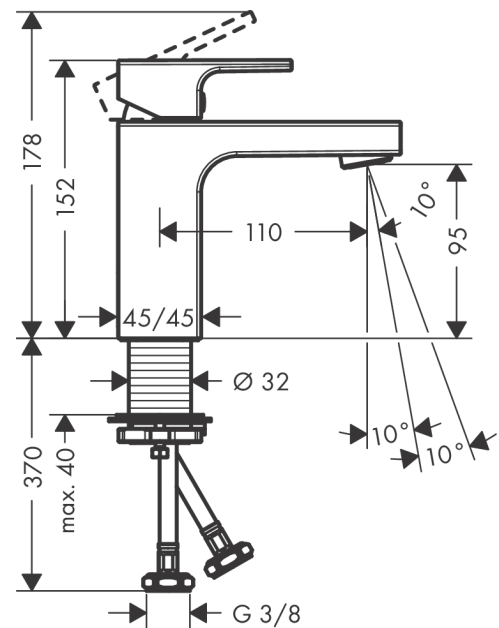

Vernis Shape

Single lever basin mixer 100 with isolated water conduction without waste set

Finish: **Matt Black** Article Number: **71569670**

Description

product features

- ComfortZone 100
- projection: 110 mm
- spout height: 95 mm
- handle variant: lever handle
- spray type: normal spray
- maximum flow rate at 3 bar: 5 l/min
- ceramic cartridge
- temperature limitation adjustable
- with isolated water conduction - without contact with nickel and lead
- suitable for continuous flow water heaters
- connection type: G 3/8 connections
- connection dimension: DN15
- EU taxonomy: max. 6 l/min - Substantial Contribution (SC)

Technology

Product image

Scale drawing

Vernis Shape

Single lever basin mixer 100 with isolated water conduction without waste set

Finish: **Matt Black** Article Number: **71569670**

Flowchart

Vernis Shape

Single lever basin mixer 100 with isolated water conduction without waste set

Finish: **Matt Black** Article Number: **71569670**

Exploded Drawing

Year of production: >04/21

Vernis Shape

Single lever basin mixer 100 with isolated water conduction without waste set

Finish: **Matt Black** Article Number: **71569670**

Spare part list

Year of production: >04/21

Pos.	Description	Article Number	PC	PU
1	handle	93684670	58	1
2	screw cover	96338000	1	1
3	flange	93680670	53	1
4	nut	93686000	7	1
5	cartridge, assy	97685000	11	1
6	locking screw for handle	95140000	2	1
7	seal	98865000	8	1
8	aerator swivelling M24x1 (5 l/min)	93834670	56	1
9	seal	93687000	1	1
10	fixing set (Ø 32)	13961000	7	1
11	lever collar	97548000	1	1
a	fixation extension 35 mm	13898000	12	1