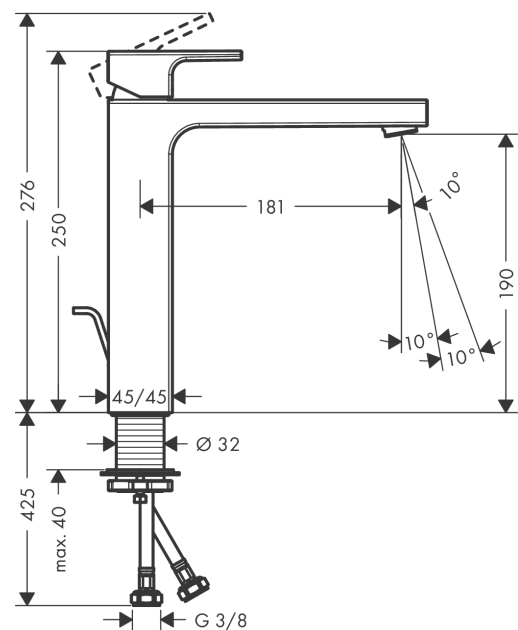

### Single lever basin mixer 190 with isolated water conduction and pop-up waste set

Finish: **Matt Black** Article Number: **71562670**

##### product features

- consists of: single lever basin mixer, waste set
- ComfortZone 190
- projection: 181 mm
- spout height: 190 mm
- handle variant: lever handle
- spray type: normal spray
- swiveling spray former
- maximum flow rate at 3 bar: 5 l/min
- ceramic cartridge
- temperature limitation adjustable
- with isolated water conduction - without contact with nickel and lead
- suitable for continuous flow water heaters
- pop-up waste set G 1¼
- material waste set: synthetic
- connection type: G ¾ connections
- connection dimension: DN15
- EU taxonomy: max. 6 l/min - Substantial Contribution (SC) possible

#### Scale drawing

**Vernis Shape**

**Single lever basin mixer 190 with isolated water conduction and pop-up waste set**

Finish: **Matt Black** Article Number: **71562670**

**Flowchart**

Vernis Shape

Single lever basin mixer 190 with isolated water conduction and pop-up waste set

**Spare part list**

Year of production: >07/21

<b>Pos.</b>	<b>Description</b>	<b>Article Number</b>	<b>PC</b>	<b>PU</b>
1	handle	93684670	58	1
2	screw cover	96338000	1	1
3	flange	93680670	53	1
4	nut	93686000	7	1
5	cartridge, assy	97685000	11	1
6	locking screw for handle	95140000	2	1
7	seal	98865000	8	1
8	aerator swivelling M24x1 (5 l/min)	93834670	56	1
9	seal	93687000	1	1
10	fixing set (Ø 32)	13961000	7	1
11	lever collar	97548000	1	1
12	pull rod	93683670	54	1
a	pop up waste	94139670	64	1
b	fixation extension 35 mm	13898000	12	1
c	lever arm 340mm (ball-Ø12mm)	96324000	7	1