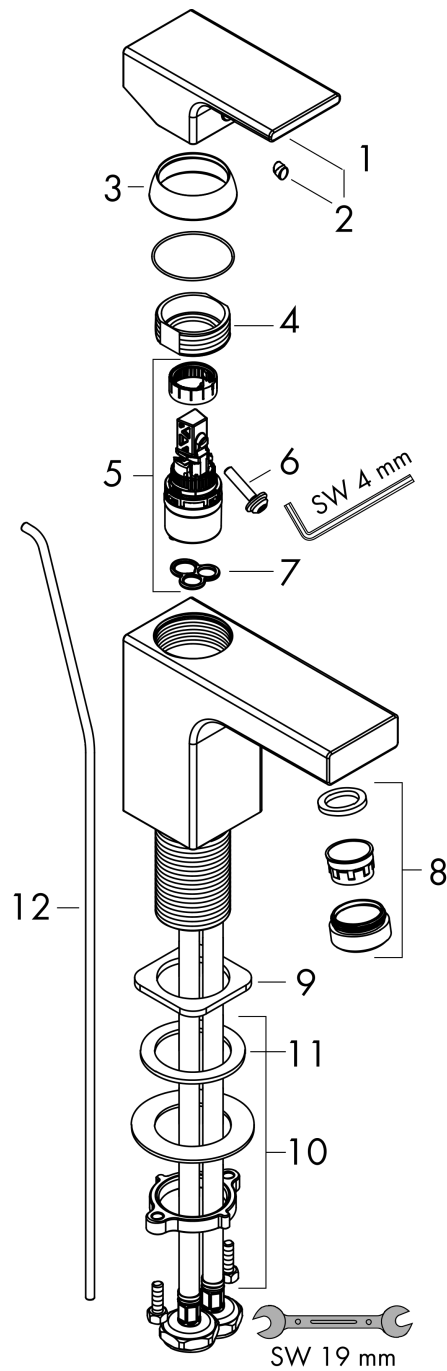

##### product features

- consists of: single lever basin mixer, waste set
- ComfortZone 190
- projection: 181 mm
- spout height: 190 mm
- handle variant: lever handle
- spray type: normal spray
- swiveling spray former
- maximum flow rate at 3 bar: 5 l/min
- ceramic cartridge
- temperature limitation adjustable
- with isolated water conduction - without contact with nickel and lead
- suitable for continuous flow water heaters
- pop-up waste set G 1¼
- material waste set: synthetic
- connection type: G ¾ connections
- connection dimension: DN15
- EU taxonomy: max. 6 l/min - Substantial Contribution (SC) possible

#### Scale drawing

**Vernis Shape**

**Single lever basin mixer 190 with isolated water conduction and pop-up waste set**

Finish: **Matt Black** Article Number: **71562670**

**Flowchart**

Vernis Shape

Single lever basin mixer 190 with isolated water conduction and pop-up waste set

Finish: **Matt Black** Article Number: **71562670**

Exploded Drawing

Year of production: >07/21

**Vernis Shape**

**Single lever basin mixer 190 with isolated water conduction and pop-up waste set**

Finish: **Matt Black** Article Number: **71562670**

**Spare part list**

Year of production: >07/21

<b>Pos.</b>	<b>Description</b>	<b>Article Number</b>	<b>PC</b>	<b>PU</b>
1	handle	93684670	58	1
2	screw cover	96338000	1	1
3	flange	93680670	53	1
4	nut	93686000	7	1
5	cartridge, assy	97685000	11	1
6	locking screw for handle	95140000	2	1
7	seal	98865000	8	1
8	aerator swivelling M24x1 (5 l/min)	93834670	56	1
9	seal	93687000	1	1
10	fixing set (Ø 32)	13961000	7	1
11	lever collar	97548000	1	1
12	pull rod	93683670	54	1
a	pop up waste	94139670	64	1
b	fixation extension 35 mm	13898000	12	1
c	lever arm 340mm (ball-Ø12mm)	96324000	7	1