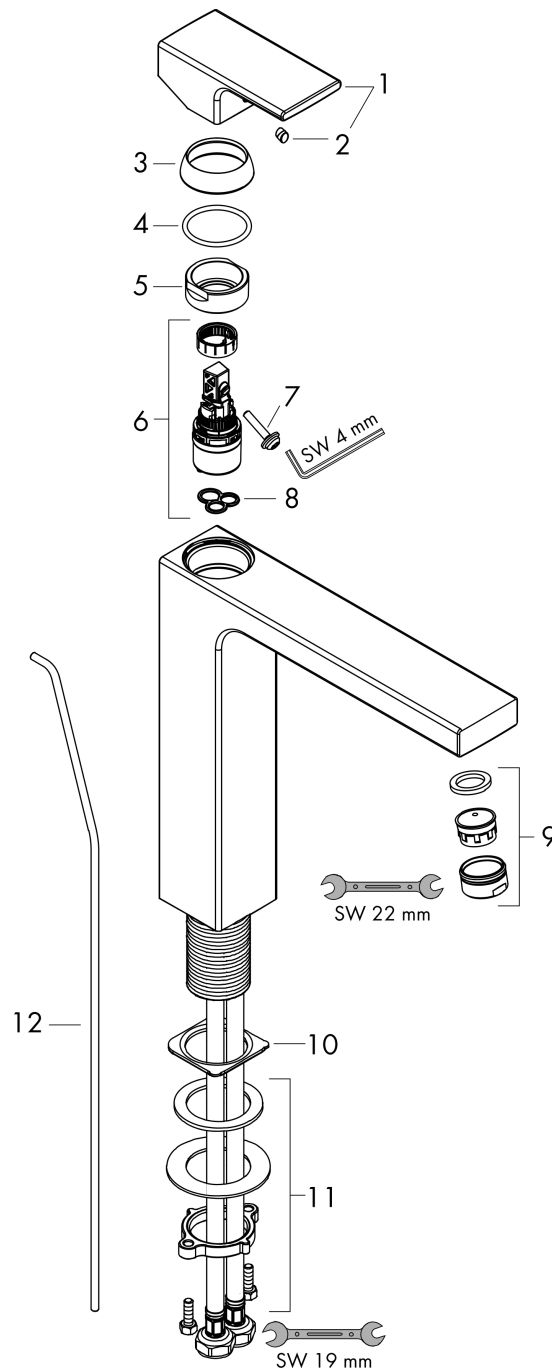

**Vernis Shape**

**Single lever basin mixer 190 with isolated water conduction and pop-up waste set**

Finish: **Chrome** Article Number: **71562000**

**Flowchart**

Vernis Shape

Single lever basin mixer 190 with isolated water conduction and pop-up waste set

Finish: **Chrome** Article Number: **71562000**

Exploded Drawing

Year of production: >07/21

**Vernis Shape**

**Single lever basin mixer 190 with isolated water conduction and pop-up waste set**

Finish: **Chrome** Article Number: **71562000**

**Spare part list**

Year of production: >07/21

<b>Pos.</b>	<b>Description</b>	<b>Article Number</b>	<b>PC</b>	<b>PU</b>
1	handle	93684000	8	1
2	screw cover	96338000	1	1
3	flange	93680000	3	1
4	O-Ring 32x2	98193000	1	1
5	nut	93686000	7	1
6	cartridge, assy	97685000	11	1
7	locking screw for handle	95140000	2	1
8	seal	98865000	8	1
9	aerator swivelling M24x1 (7 l/min)	94443000	0	1
10	seal	93687000	1	1
11	fixing set (Ø 32)	13961000	7	1
12	pull rod	93683000	4	1
a	pop up waste	92168000	9	1
b	fixation extension 35 mm	13898000	12	1
c	lever arm 340mm (ball-Ø12mm)	96324000	7	1