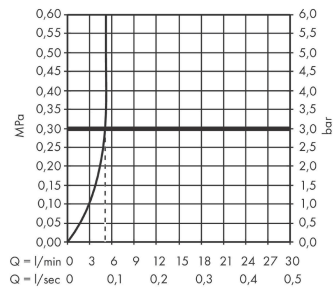

Vernis Blend
Single lever basin mixer 190 with pop-up waste set
 Finish: **Matt Black** Article Number: **71552670**

Description

product features

- consists of: single lever basin mixer, waste set
- ComfortZone 190
- projection: 169 mm
- spout height: 190 mm
- handle variant: lever handle
- spray type: normal spray
- swiveling spray former
- maximum flow rate at 3 bar: 5 l/min
- ceramic cartridge
- temperature limitation adjustable
- suitable for continuous flow water heaters
- pop-up waste set G 1¼
- material waste set: synthetic
- connection type: G ¾ connections
- connection dimension: DN15
- EU taxonomy: max. 6 l/min - Substantial Contribution (SC) possible

Technology

Product image

Scale drawing

Vernis Blend
Single lever basin mixer 190 with pop-up waste set
 Finish: **Matt Black** Article Number: **71552670**

Flowchart

Vernis Blend
Single lever basin mixer 190 with pop-up waste set
 Finish: **Matt Black** Article Number: **71552670**