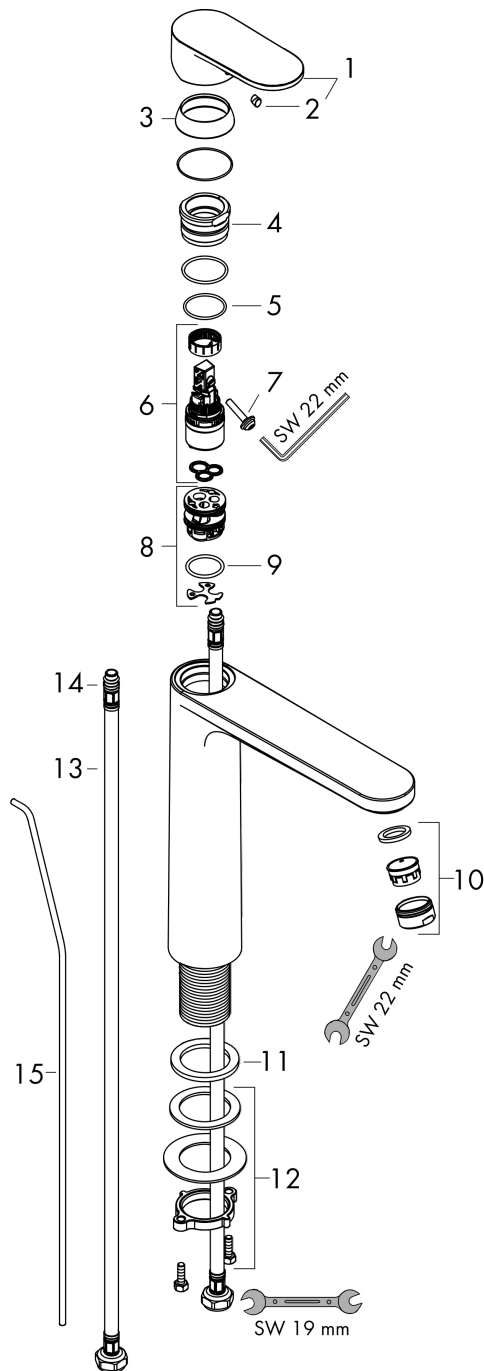

Vernis Blend
Single lever basin mixer 190 with pop-up waste set
 Finish: **Matt Black** Article Number: **71552670**

Description

product features

- consists of: single lever basin mixer, waste set
- ComfortZone 190
- projection: 169 mm
- spout height: 190 mm
- handle variant: lever handle
- spray type: normal spray
- swiveling spray former
- maximum flow rate at 3 bar: 5 l/min
- ceramic cartridge
- temperature limitation adjustable
- suitable for continuous flow water heaters
- pop-up waste set G 1¼
- material waste set: synthetic
- connection type: G ¾ connections
- connection dimension: DN15
- EU taxonomy: max. 6 l/min - Substantial Contribution (SC) possible

Technology

Product image

Scale drawing

Vernis Blend
Single lever basin mixer 190 with pop-up waste set
 Finish: **Matt Black** Article Number: **71552670**

Flowchart

Vernis Blend
Single lever basin mixer 190 with pop-up waste set
 Finish: **Matt Black** Article Number: **71552670**

Exploded Drawing

Year of production: >07/21

Vernis Blend

Single lever basin mixer 190 with pop-up waste set

Finish: **Matt Black** Article Number: **71552670**

Spare part list

Year of production: >07/21

Pos.	Description	Article Number	PC	PU
1	handle	93678670	58	1
2	screw cover	96338000	1	1
3	flange	93680670	53	1
4	nut	93681000	6	1
5	O-ring 24x1,5	98434000	1	1
6	cartridge, assy	97685000	11	1
7	locking screw for handle	95140000	2	1
8	adapter for cartridge	98866000	8	1
9	O-ring 23x2	98398000	1	1
10	aerator swivelling M24x1 (5 l/min)	93834670	56	1
11	seal Ø 42	98722000	2	1
12	fixing set (Ø 32)	13961000	7	1
13	connection hose 600 mm M8x0,75 G3/8	96556000	7	1
14	O-ring 7x1,5	98422000	1	1
15	pull rod	93683000	4	1
a	pop up waste	92168670	59	1