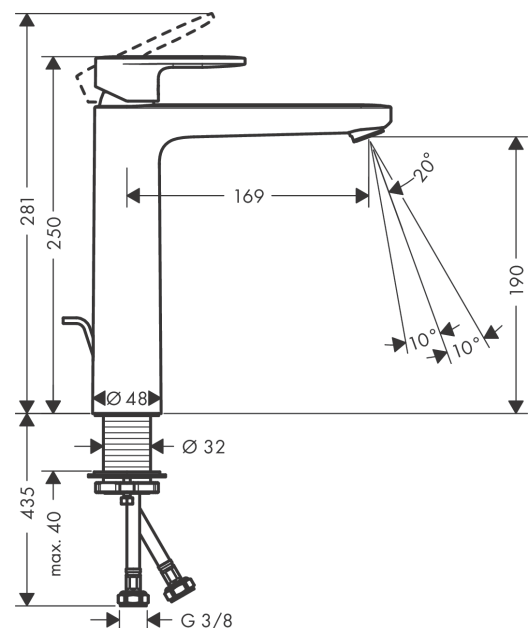

Vernis Blend
Single lever basin mixer 190 with pop-up waste set
 Finish: **Matt Black** Article Number: **71552670**

Description

product features

- consists of: single lever basin mixer, waste set
- ComfortZone 190
- projection: 169 mm
- spout height: 190 mm
- handle variant: lever handle
- spray type: normal spray
- swiveling spray former
- maximum flow rate at 3 bar: 5 l/min
- ceramic cartridge
- temperature limitation adjustable
- suitable for continuous flow water heaters
- pop-up waste set G 1¼
- material waste set: synthetic
- connection type: G ¾ connections
- connection dimension: DN15
- EU taxonomy: max. 6 l/min - Substantial Contribution (SC) possible

Technology

Product image

Scale drawing

Vernis Blend
Single lever basin mixer 190 with pop-up waste set
 Finish: **Matt Black** Article Number: **71552670**

Flowchart

Vernis Blend
Single lever basin mixer 190 with pop-up waste set
 Finish: **Matt Black** Article Number: **71552670**

Exploded Drawing

Year of production: >07/21

Vernis Blend

Single lever basin mixer 190 with pop-up waste set

Finish: **Matt Black** Article Number: **71552670**

Spare part list

Year of production: >07/21

Pos.	Description	Article Number	PC	PU
1	handle	93678670	58	1
2	screw cover	96338000	1	1
3	flange	93680670	53	1
4	nut	93681000	6	1
5	O-ring 24x1,5	98434000	1	1
6	cartridge, assy	97685000	11	1
7	locking screw for handle	95140000	2	1
8	adapter for cartridge	98866000	8	1
9	O-ring 23x2	98398000	1	1
10	aerator swivelling M24x1 (5 l/min)	93834670	56	1
11	seal Ø 42	98722000	2	1
12	fixing set (Ø 32)	13961000	7	1
13	connection hose 600 mm M8x0,75 G3/8	96556000	7	1
14	O-ring 7x1,5	98422000	1	1
15	pull rod	93683000	4	1
a	pop up waste	92168670	59	1