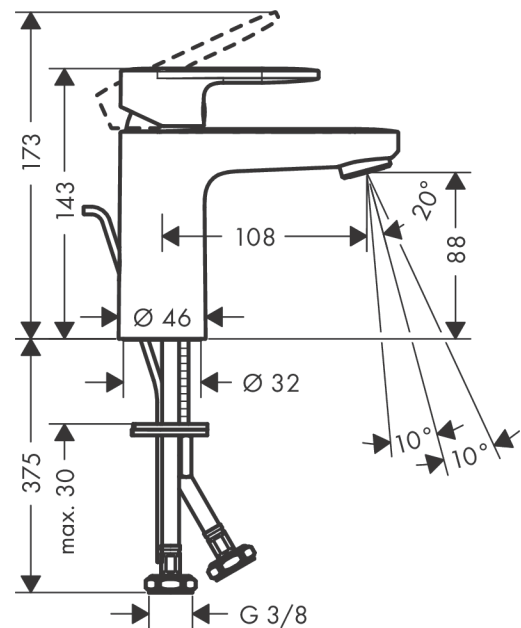

Vernis Blend
Single lever basin mixer 100 with pop-up waste set
 Finish: **Chrome** Article Number: **71551000**

Description

product features

- consists of: single lever basin mixer, waste set
- ComfortZone 100
- projection: 108 mm
- spout height: 88 mm
- handle variant: lever handle
- spray type: normal spray
- swiveling spray former
- maximum flow rate at 3 bar: 5 l/min
- ceramic cartridge
- temperature limitation adjustable
- suitable for continuous flow water heaters
- pop-up waste set G 1¼
- material waste set: synthetic
- connection type: G ¾ connections
- connection dimension: DN15
- EU taxonomy: max. 6 l/min - Substantial Contribution (SC) possible

Technology

Certificates / Sustainability

Product image

Scale drawing

Vernis Blend
Single lever basin mixer 100 with pop-up waste set
 Finish: **Chrome** Article Number: **71551000**

Flowchart

Vernis Blend
Single lever basin mixer 100 with pop-up waste set
 Finish: **Chrome** Article Number: **71551000**

Exploded Drawing

Year of production: >01/21

Vernis Blend

Single lever basin mixer 100 with pop-up waste set

Finish: **Chrome** Article Number: **71551000**

Spare part list

Year of production: >01/21

Pos.	Description	Article Number	PC	PU
1	handle	93678000	8	1
2	screw cover	96338000	1	1
3	flange	93680000	3	1
4	nut	93681000	6	1
5	O-ring 24x1,5	98434000	1	1
6	cartridge, assy	97685000	11	1
7	locking screw for handle	95140000	2	1
8	seal	98865000	8	1
9	adapter for cartridge	98866000	8	1
10	O-ring 23x2	98398000	1	1
11	aerator swivelling M24x1 (5 l/min)	93834000	6	1
12	seal Ø 42	98722000	2	1
13	fixing set	96016000	8	1
14	connection hose 600 mm M8x0,75 G3/8	96556000	7	1
15	O-ring 7x1,5	98422000	1	1
16	pull rod	93683000	4	1
a	pop up waste	92168000	9	1
b	lever arm 340mm (ball-Ø12mm)	96324000	7	1