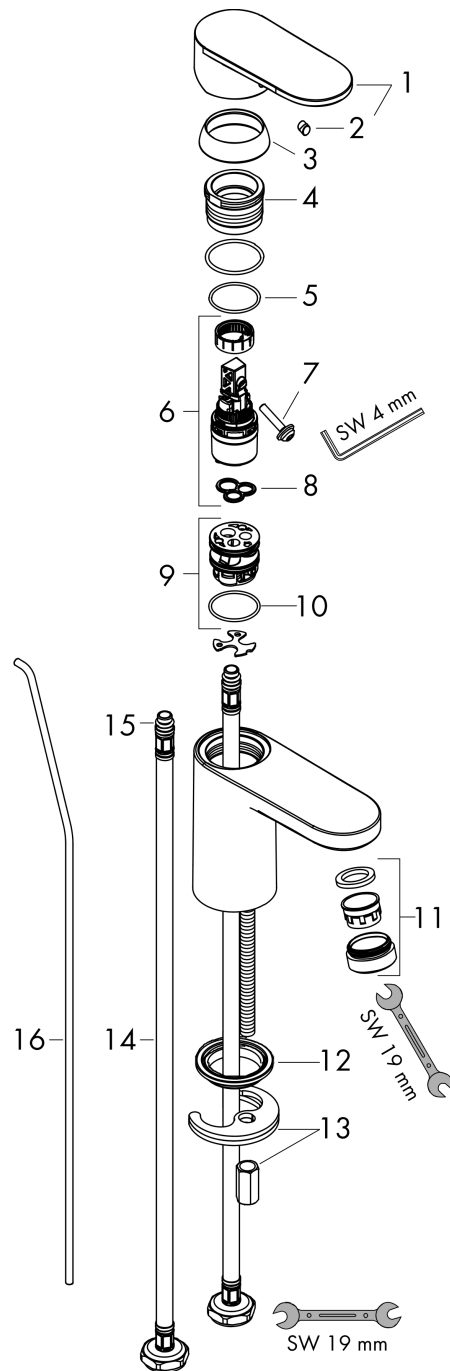

Vernis Blend
Single lever basin mixer 100 with pop-up waste set
 Finish: **Chrome** Article Number: **71551000**

Description

product features

- consists of: single lever basin mixer, waste set
- ComfortZone 100
- projection: 108 mm
- spout height: 88 mm
- handle variant: lever handle
- spray type: normal spray
- swiveling spray former
- maximum flow rate at 3 bar: 5 l/min
- ceramic cartridge
- temperature limitation adjustable
- suitable for continuous flow water heaters
- pop-up waste set G 1¼
- material waste set: synthetic
- connection type: G ¾ connections
- connection dimension: DN15
- EU taxonomy: max. 6 l/min - Substantial Contribution (SC) possible

Technology

Certificates / Sustainability

Product image

Scale drawing

Vernis Blend
Single lever basin mixer 100 with pop-up waste set
 Finish: **Chrome** Article Number: **71551000**

Flowchart

Vernis Blend
Single lever basin mixer 100 with pop-up waste set
 Finish: **Chrome** Article Number: **71551000**

Exploded Drawing

Year of production: >01/21

Vernis Blend

Single lever basin mixer 100 with pop-up waste set

Finish: **Chrome** Article Number: **71551000**

Spare part list

Year of production: >01/21

Pos.	Description	Article Number	PC	PU
1	handle	93678000	8	1
2	screw cover	96338000	1	1
3	flange	93680000	3	1
4	nut	93681000	6	1
5	O-ring 24x1,5	98434000	1	1
6	cartridge, assy	97685000	11	1
7	locking screw for handle	95140000	2	1
8	seal	98865000	8	1
9	adapter for cartridge	98866000	8	1
10	O-ring 23x2	98398000	1	1
11	aerator swivelling M24x1 (5 l/min)	93834000	6	1
12	seal Ø 42	98722000	2	1
13	fixing set	96016000	8	1
14	connection hose 600 mm M8x0,75 G3/8	96556000	7	1
15	O-ring 7x1,5	98422000	1	1
16	pull rod	93683000	4	1
a	pop up waste	92168000	9	1
b	lever arm 340mm (ball-Ø12mm)	96324000	7	1