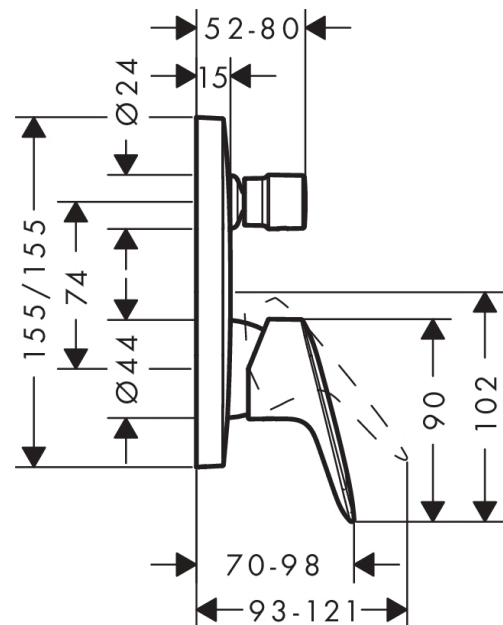

Logis

Single lever bath mixer for concealed installation for iBox universal

Finish: **Matt Black** Article Number: **71405670**

Description

product features

- 2 functions
- flow rate upper outlet: 21 l/min
- flow rate lower outlet: 29 l/min
- maximum flow rate at 3 bar: 29 l/min
- M35
- temperature limitation adjustable
- diverter with automatic resetting
- connection type: basic set
- wall-mounted
- min. operating pressure: 1 bar
- max. operating pressure: 10 bar

Product image

Scale drawing

Flowchart