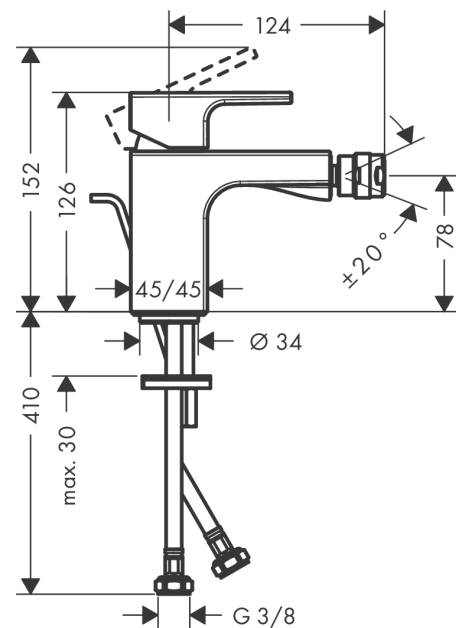

Vernis Shape
Single lever bidet mixer with metal pop-up waste set
 Finish: **Chrome** Article Number: **71219000**

Description

product features

- consists of: single lever bidet mixer, waste set
- projection: 124 mm
- spout height: 78 mm
- aerator with ball pivot
- spray type: normal spray
- maximum flow rate at 3 bar: 4,8 l/min
- ceramic cartridge
- suitable for continuous flow water heaters
- pop-up waste set G 1¼
- material waste set: metal
- connection type: G ¾ connections
- connection dimension: DN15

Technology

Product image

Scale drawing

Flowchart