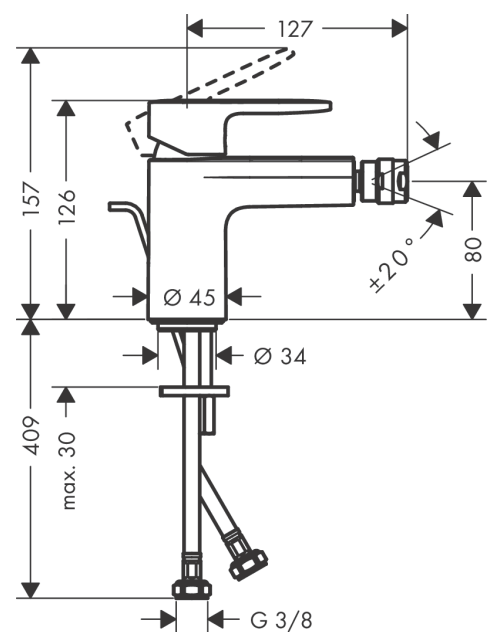

Vernis Blend
Single lever bidet mixer with pop-up waste set
 Finish: **Matt Black** Article Number: **71210670**

Description

product features

- consists of: single lever bidet mixer, waste set
- projection: 127 mm
- spout height: 80 mm
- aerator with ball pivot
- spray type: normal spray
- maximum flow rate at 3 bar: 5 l/min
- ceramic cartridge
- suitable for continuous flow water heaters
- pop-up waste set G 1¼
- material waste set: synthetic
- connection type: G ¾ connections
- connection dimension: DN15
- EU taxonomy: max. 6 l/min - Substantial Contribution (SC) possible

Technology

Product image

Scale drawing

Vernis Blend
Single lever bidet mixer with pop-up waste set
 Finish: **Matt Black** Article Number: **71210670**

Flowchart

Vernis Blend
Single lever bidet mixer with pop-up waste set
 Finish: **Matt Black** Article Number: **71210670**

Exploded Drawing

Year of production: >04/21

Vernis Blend**Single lever bidet mixer with pop-up waste set**Finish: **Matt Black** Article Number: **71210670****Spare part list**

Year of production: >04/21

Pos.	Description	Article Number	PC	PU
1	handle	93678670	58	1
2	screw cover	96338000	1	1
3	flange	93680670	53	1
4	nut	93681000	6	1
5	O-ring 24x1,5	98434000	1	1
6	cartridge, assy	97685000	11	1
7	locking screw for handle	95140000	2	1
8	seal	98865000	8	1
9	adapter for cartridge	98866000	8	1
10	O-ring 23x2	98398000	1	1
11	ball joint	96050670	59	1
12	aerator M24x1 (5 l/min)	13185670	56	1
13	seal Ø 42	98722000	2	1
14	fixing set	96016000	8	1
15	pull rod	93683670	54	1
a	pop up waste	94139670	64	1
b	lever arm 340mm (ball-Ø12mm)	96324000	7	1