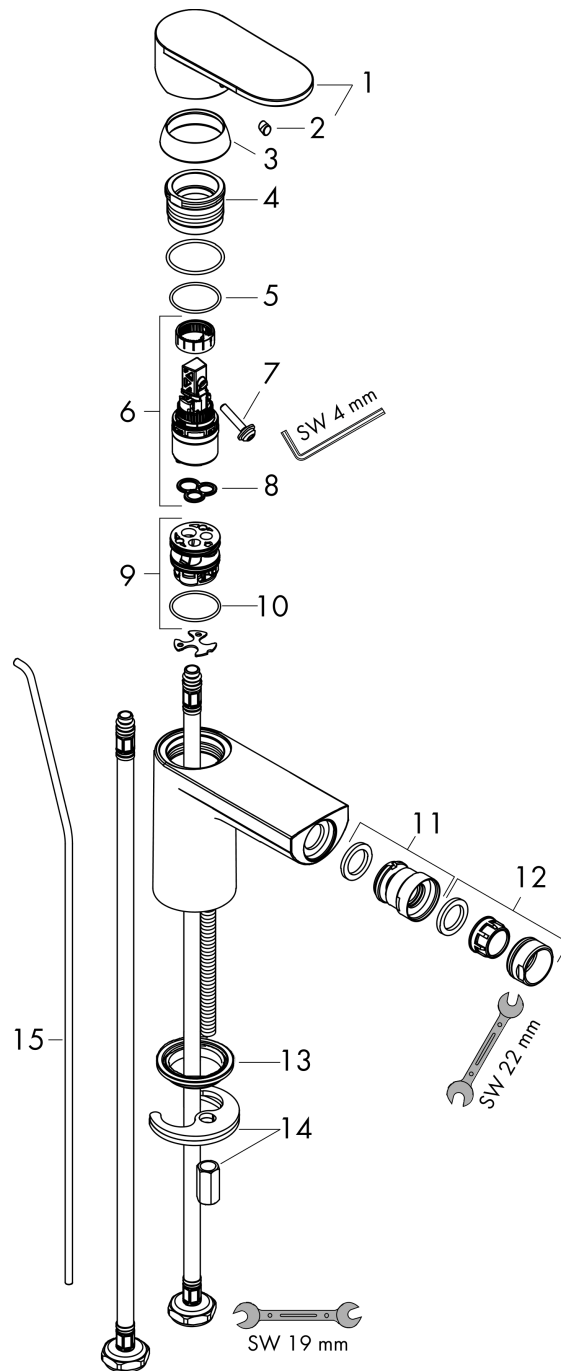

Vernis Blend
Single lever bidet mixer with pop-up waste set
 Finish: **Matt Black** Article Number: **71210670**

Description

product features

- consists of: single lever bidet mixer, waste set
- projection: 127 mm
- spout height: 80 mm
- aerator with ball pivot
- spray type: normal spray
- maximum flow rate at 3 bar: 5 l/min
- ceramic cartridge
- suitable for continuous flow water heaters
- pop-up waste set G 1¼
- material waste set: synthetic
- connection type: G ¾ connections
- connection dimension: DN15
- EU taxonomy: max. 6 l/min - Substantial Contribution (SC) possible

Technology

Product image

Scale drawing

Vernis Blend
Single lever bidet mixer with pop-up waste set
 Finish: **Matt Black** Article Number: **71210670**

Flowchart

Vernis Blend
Single lever bidet mixer with pop-up waste set
 Finish: **Matt Black** Article Number: **71210670**

Exploded Drawing

Year of production: >04/21

Vernis Blend**Single lever bidet mixer with pop-up waste set**Finish: **Matt Black** Article Number: **71210670****Spare part list**

Year of production: >04/21

Pos.	Description	Article Number	PC	PU
1	handle	93678670	58	1
2	screw cover	96338000	1	1
3	flange	93680670	53	1
4	nut	93681000	6	1
5	O-ring 24x1,5	98434000	1	1
6	cartridge, assy	97685000	11	1
7	locking screw for handle	95140000	2	1
8	seal	98865000	8	1
9	adapter for cartridge	98866000	8	1
10	O-ring 23x2	98398000	1	1
11	ball joint	96050670	59	1
12	aerator M24x1 (5 l/min)	13185670	56	1
13	seal Ø 42	98722000	2	1
14	fixing set	96016000	8	1
15	pull rod	93683670	54	1
a	pop up waste	94139670	64	1
b	lever arm 340mm (ball-Ø12mm)	96324000	7	1